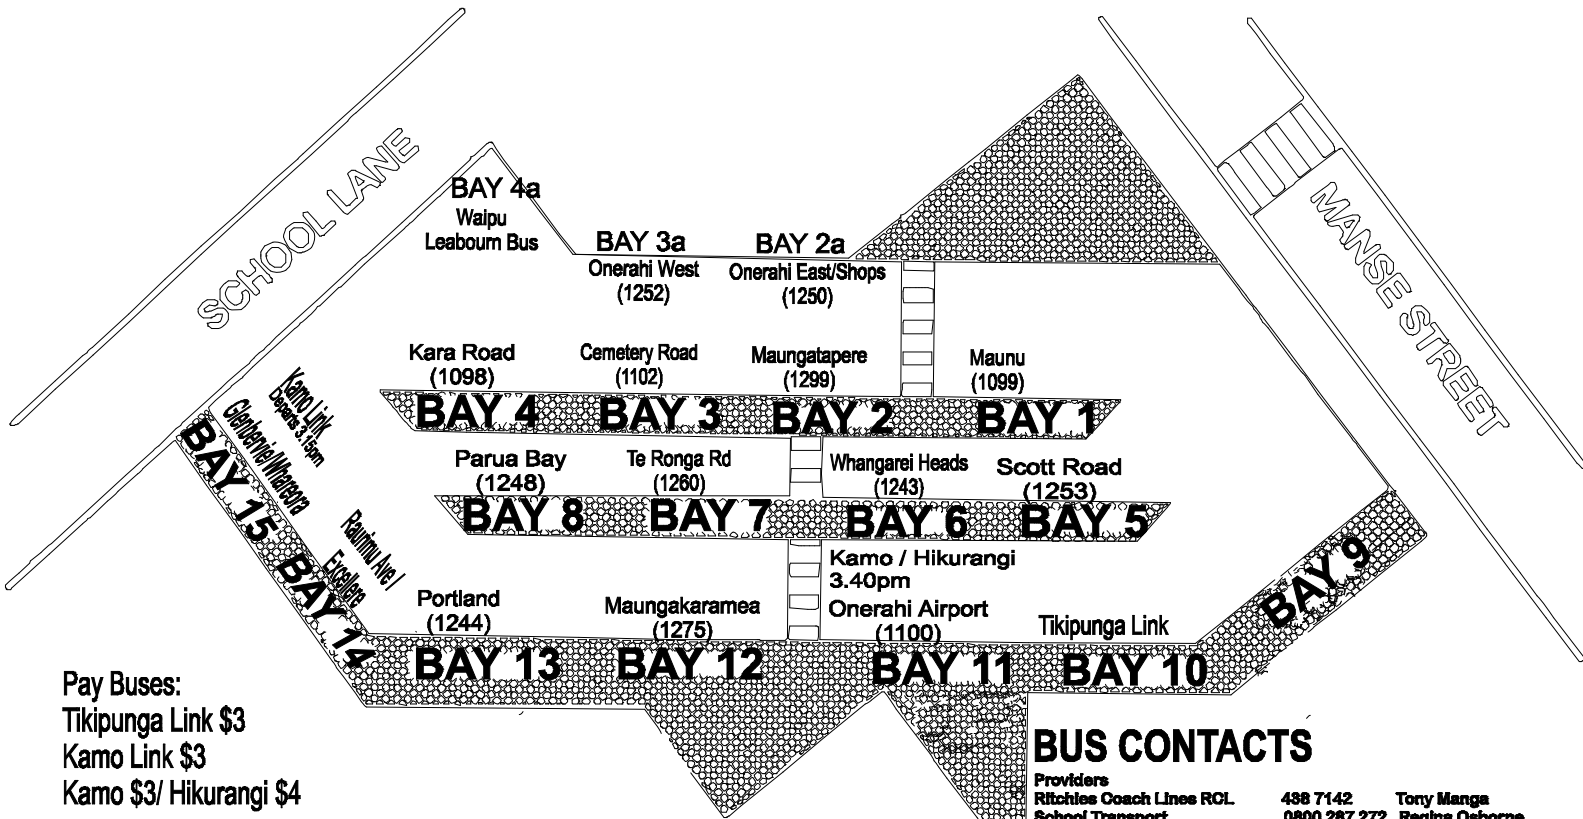

WHANGAREI BOYS & GIRLS HIGH SCHOOLS' BUS BAY PLAN

Pay Buses:
 Tikipunga Link \$3
 Kamo Link \$3
 Kamo \$3/ Hikurangi \$4

Other:
 Waipu - contact Leabourn Passenger Services

BUS CONTACTS

Providers			
Ritchies Coach Lines RCL	498 7142	Tony Manga	
School Transport	0800 287 272	Regina Osborne	
Leabourn Passenger Services	0800 994 404		
School Bus Controllers			
WBHS	490 4170	Lisa Ross	
WGHS	490 4460	Kevin Dean	
KHS	495 1688	Alan Bayley	
Tikipunga High School	437 3298	Valerie Severinson	