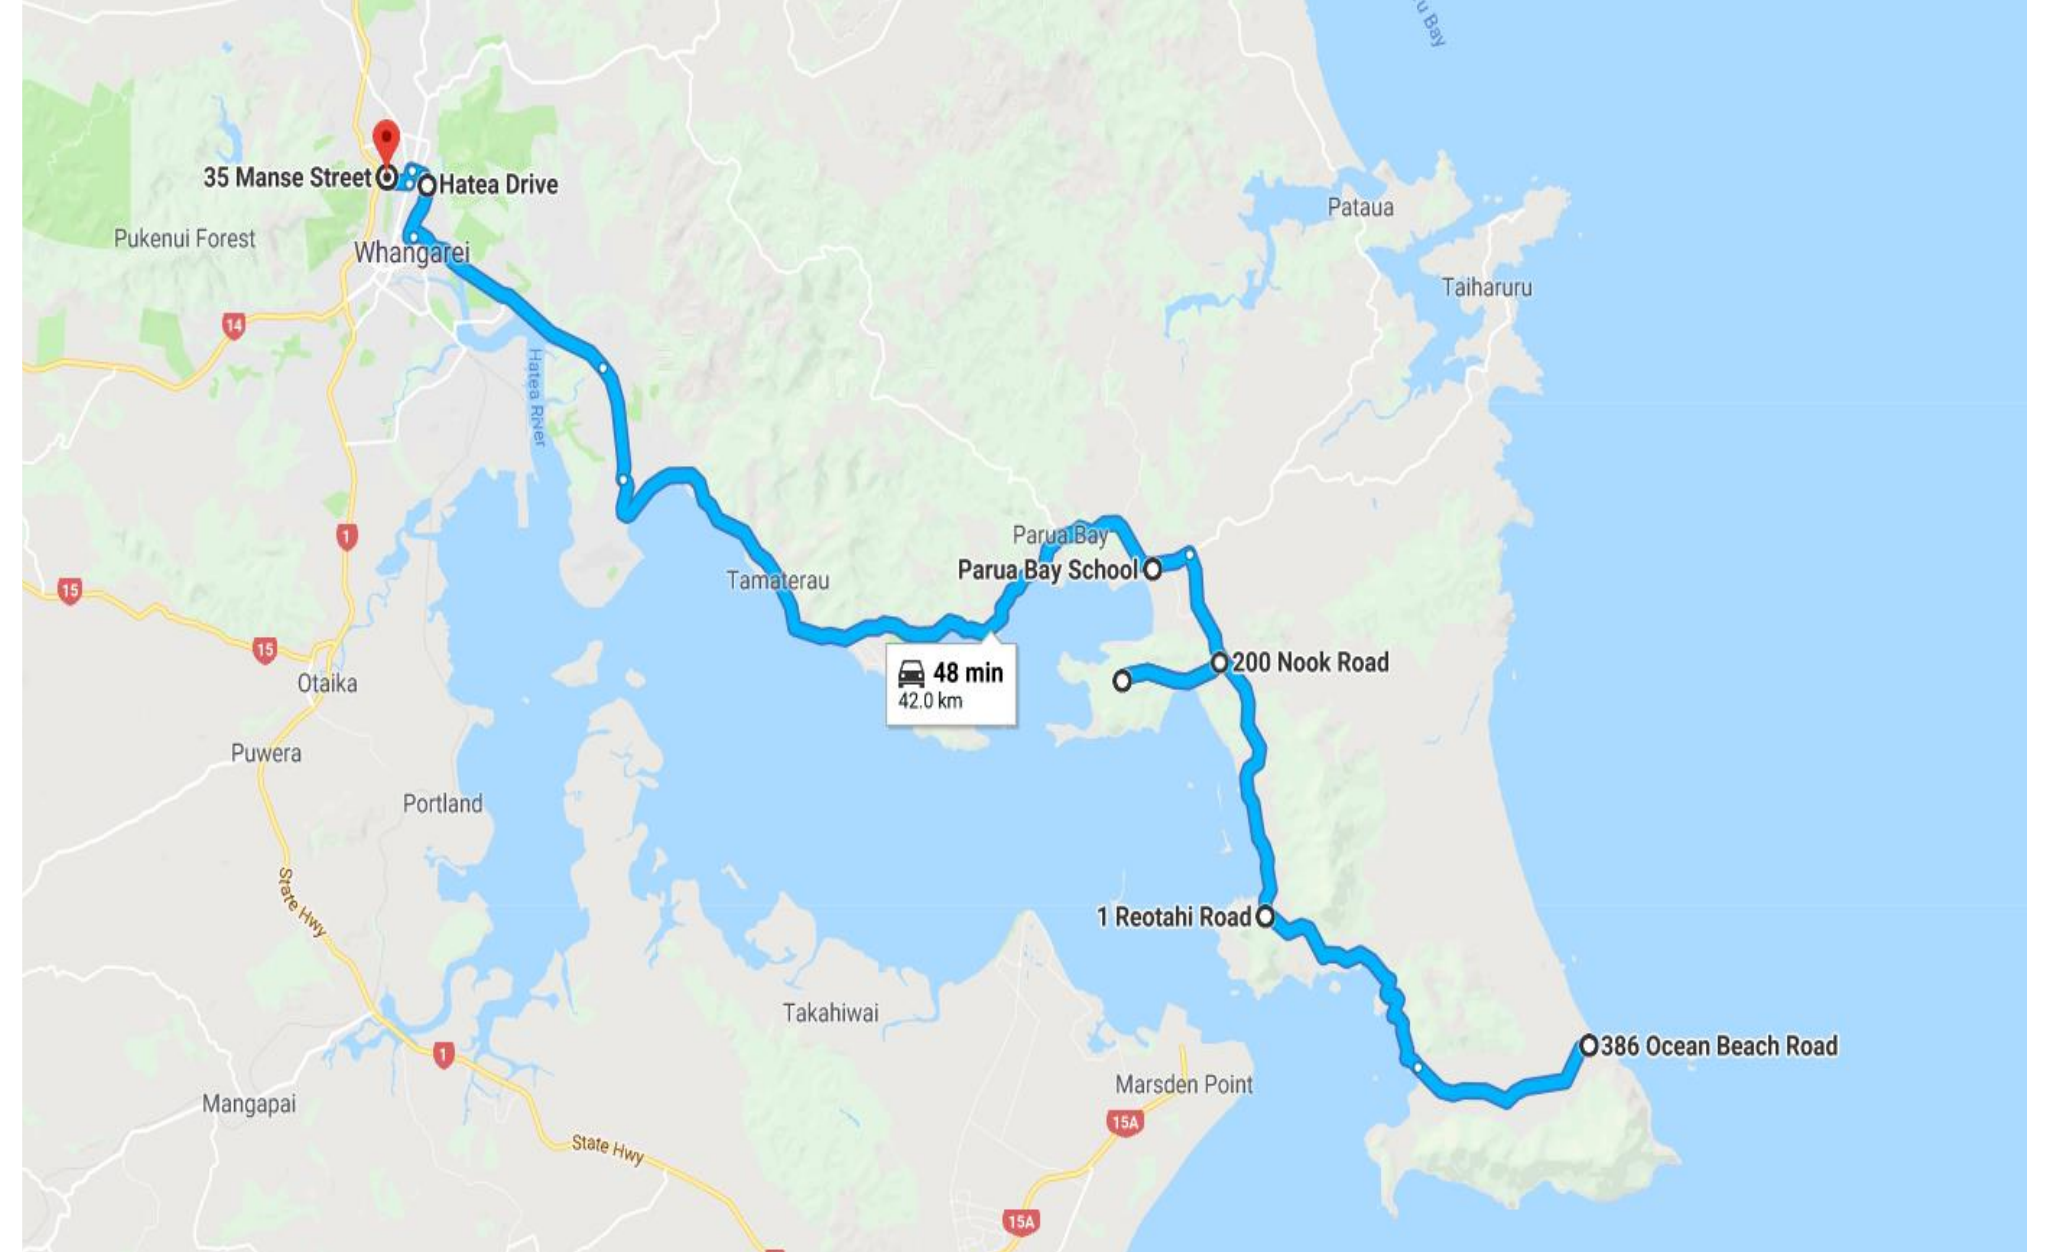

Cemetery Road

Glenbervie / Whareora Road

Kamo / Hikurangi

Tikipunga Link

Kara Road

Owhiwa Road – Linked Whangarei Heads

Pataua – Linked Whangarei Heads

Taiharuru – Linked Whangarei Heads

Taiharuru – Linked Whangarei Heads PM

Maungakaramea

Maungatapere

Maunu

Onerahi Airport

Onerahi West

Onerahi East / Shops

Parua Bay – McGregors AM

Parua Bay – McGregors PM

Portland

Raurimu / Excellere

Scott Road

Te Rongo Road – Parua Bay Express AM

Te Rongo Road – Parua Bay Express PM

Waipu - Leabourn

Whangarei Heads

Sandys Bay – Linked Tikipunga

Kaiatea – Linked Tikipunga