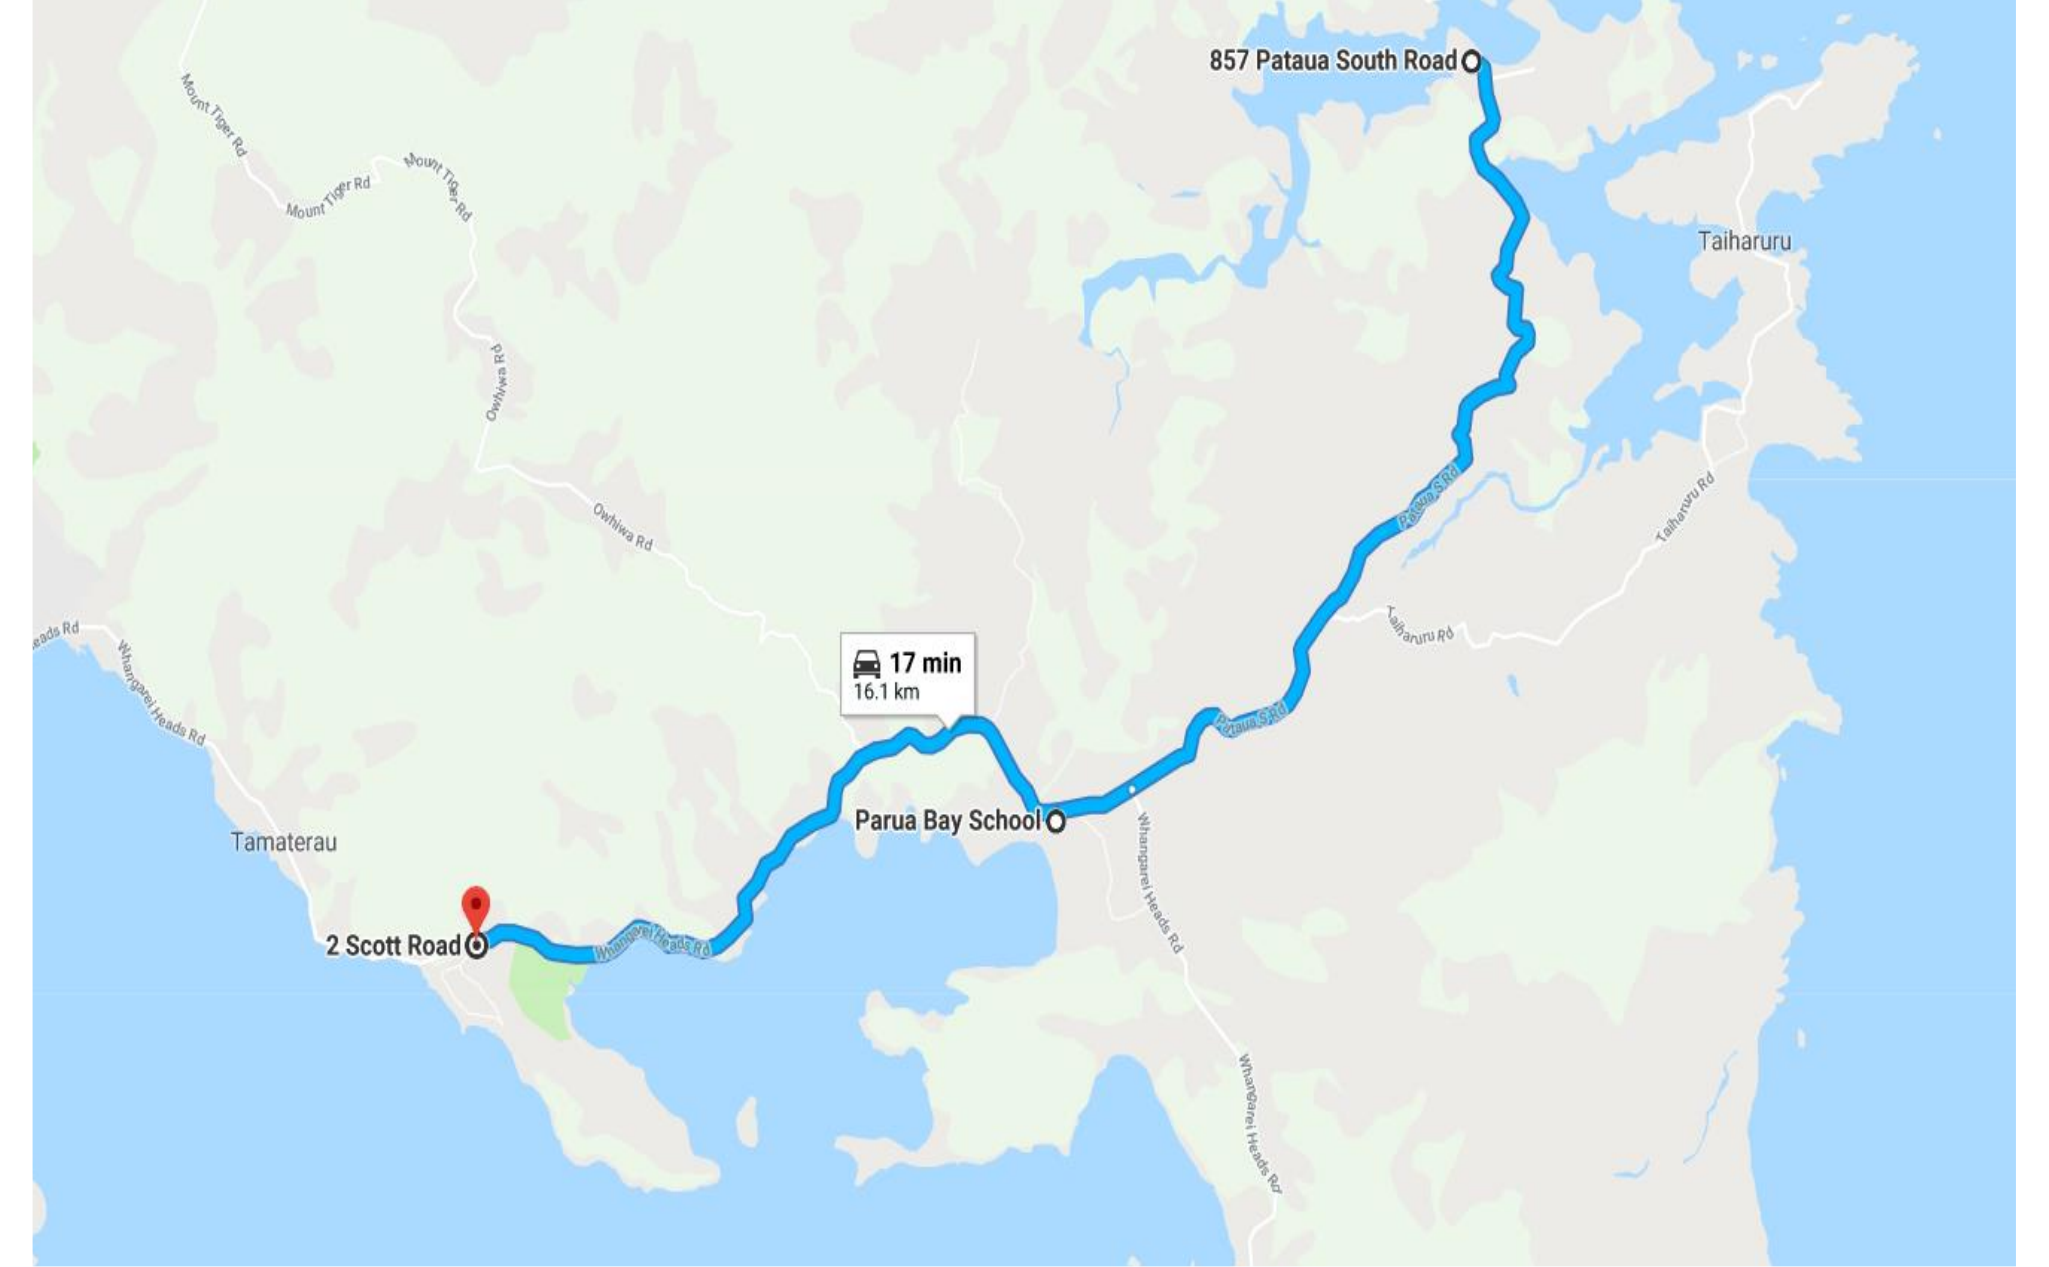

Cemetery Road

Glenbervie / Whareora Road

Kamo / Hikurangi

Tikipunga Link

Kara Road

Owhiwa Road – Linked Whangarei Heads

Pataua – Linked Whangarei Heads

Taiharuru – Linked Whangarei Heads

Taiharuru – Linked Whangarei Heads PM

Maungakaramea

Maungatapere

Maunu

Onerahi Airport

Onerahi West

Onerahi East / Shops

Parua Bay – McGregors AM

Parua Bay – McGregors PM

Portland

Raurimu / Excellere

Scott Road

Te Rongo Road – Parua Bay Express AM

Te Rongo Road – Parua Bay Express PM

Waipu - Leabourn

Whangarei Heads

Sandys Bay – Linked Tikipunga

Kaiatea – Linked Tikipunga