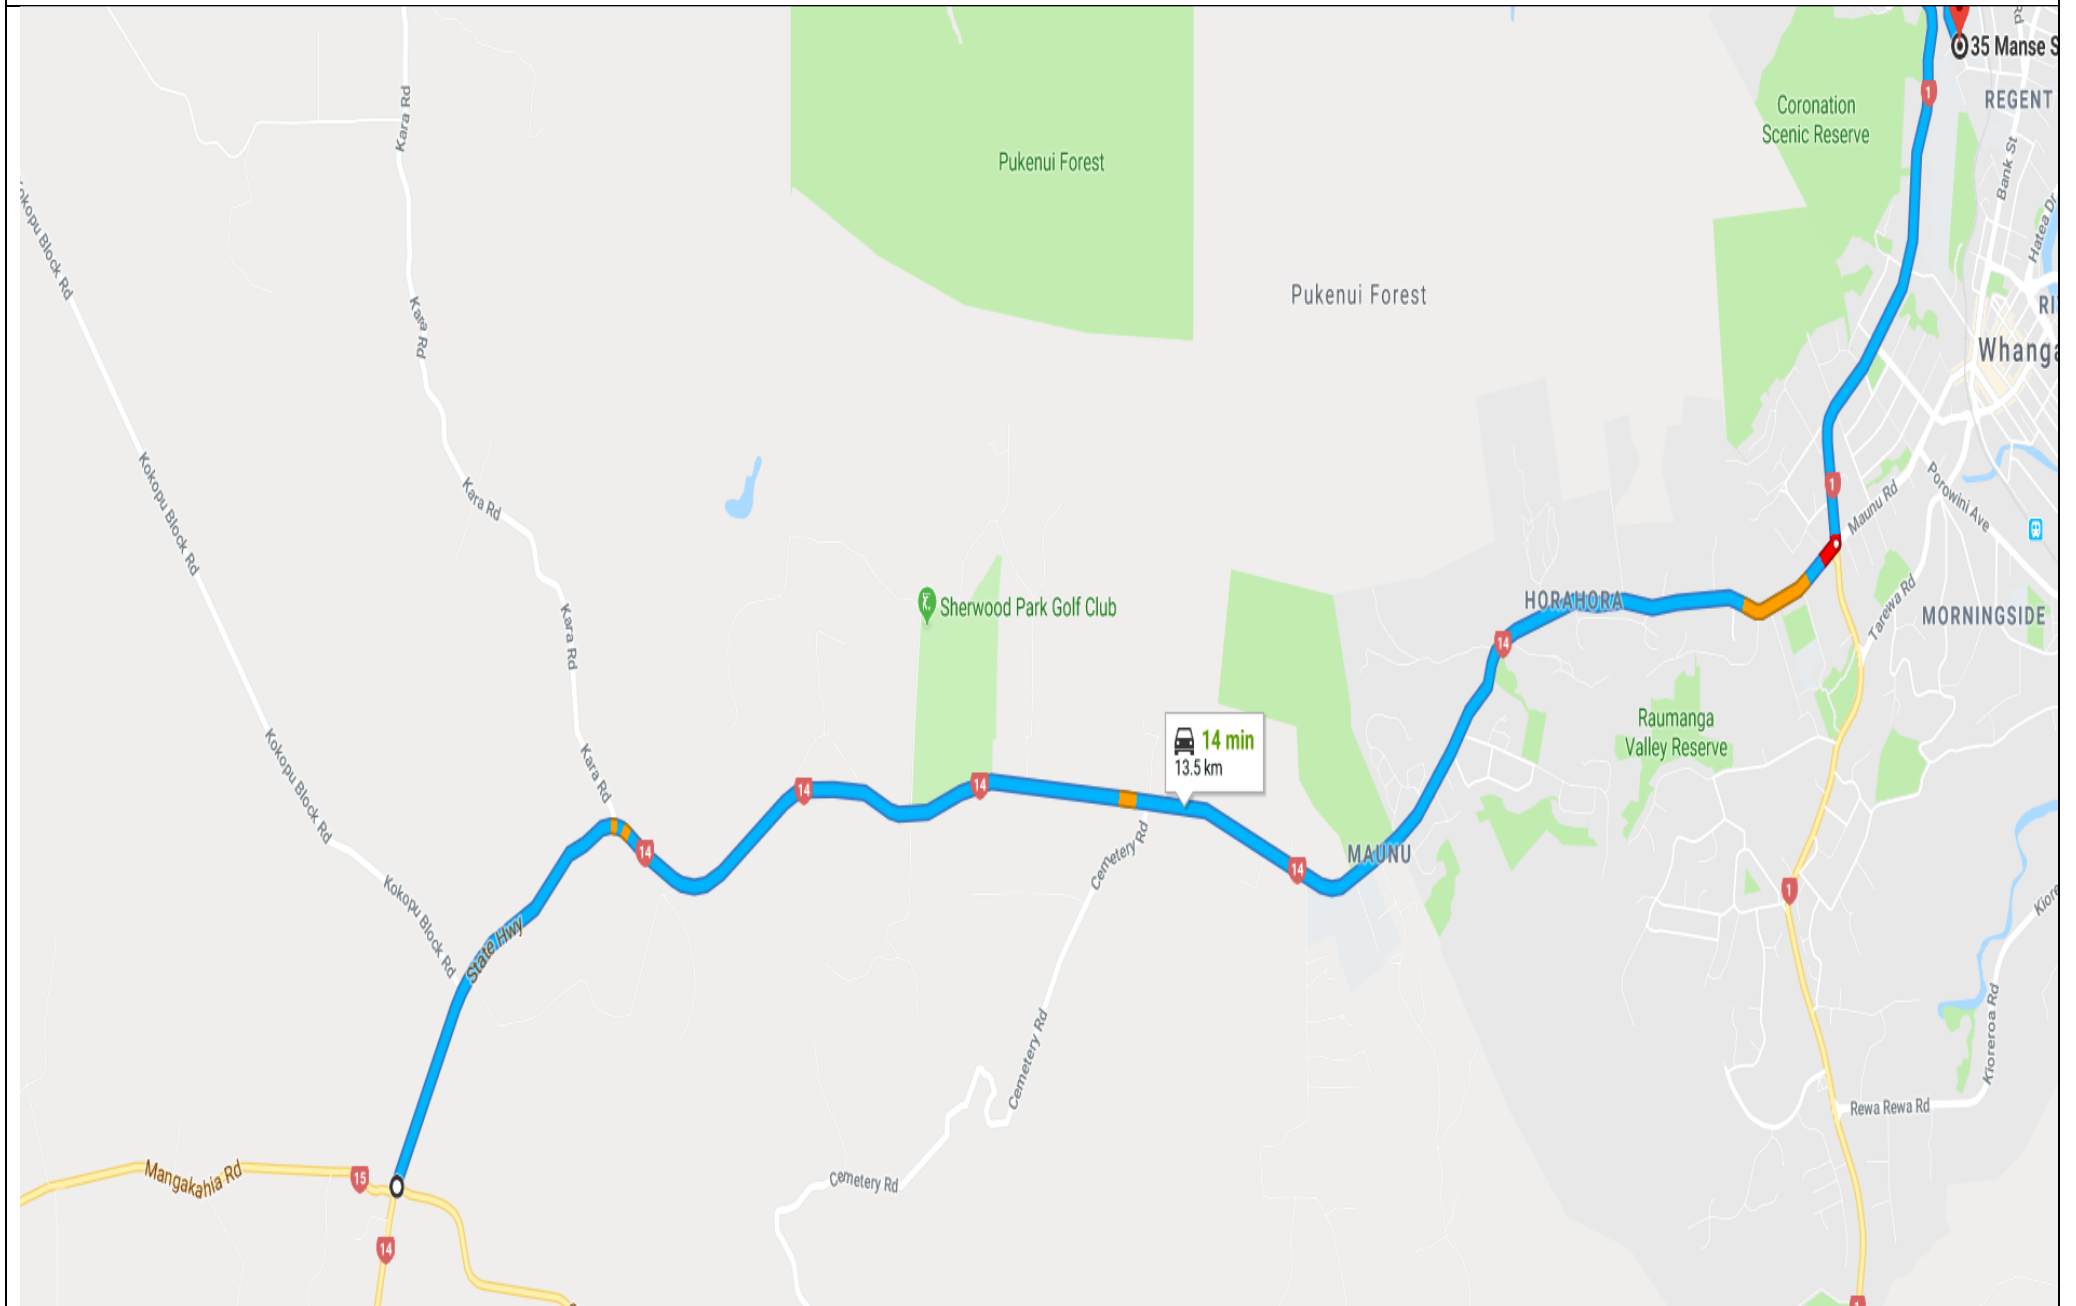

Cemetery Road

Glenbervie / Whareora Road

Kamo / Hikurangi

Tikipunga Link

Kara Road

Owhiwa Road – Linked Whangarei Heads

Pataua – Linked Whangarei Heads

Taiharuru – Linked Whangarei Heads

Taiharuru – Linked Whangarei Heads PM

Maungakaramea

Maungatapere

Maunu

Onerahi Airport

Onerahi West

Onerahi East / Shops

Parua Bay – McGregors AM

Parua Bay – McGregors PM

Portland

Raurimu / Excellere

Scott Road

Te Rongo Road – Parua Bay Express AM

Te Rongo Road – Parua Bay Express PM

Waipu - Leabourn

Whangarei Heads

Sandys Bay – Linked Tikipunga

Kaiatea – Linked Tikipunga