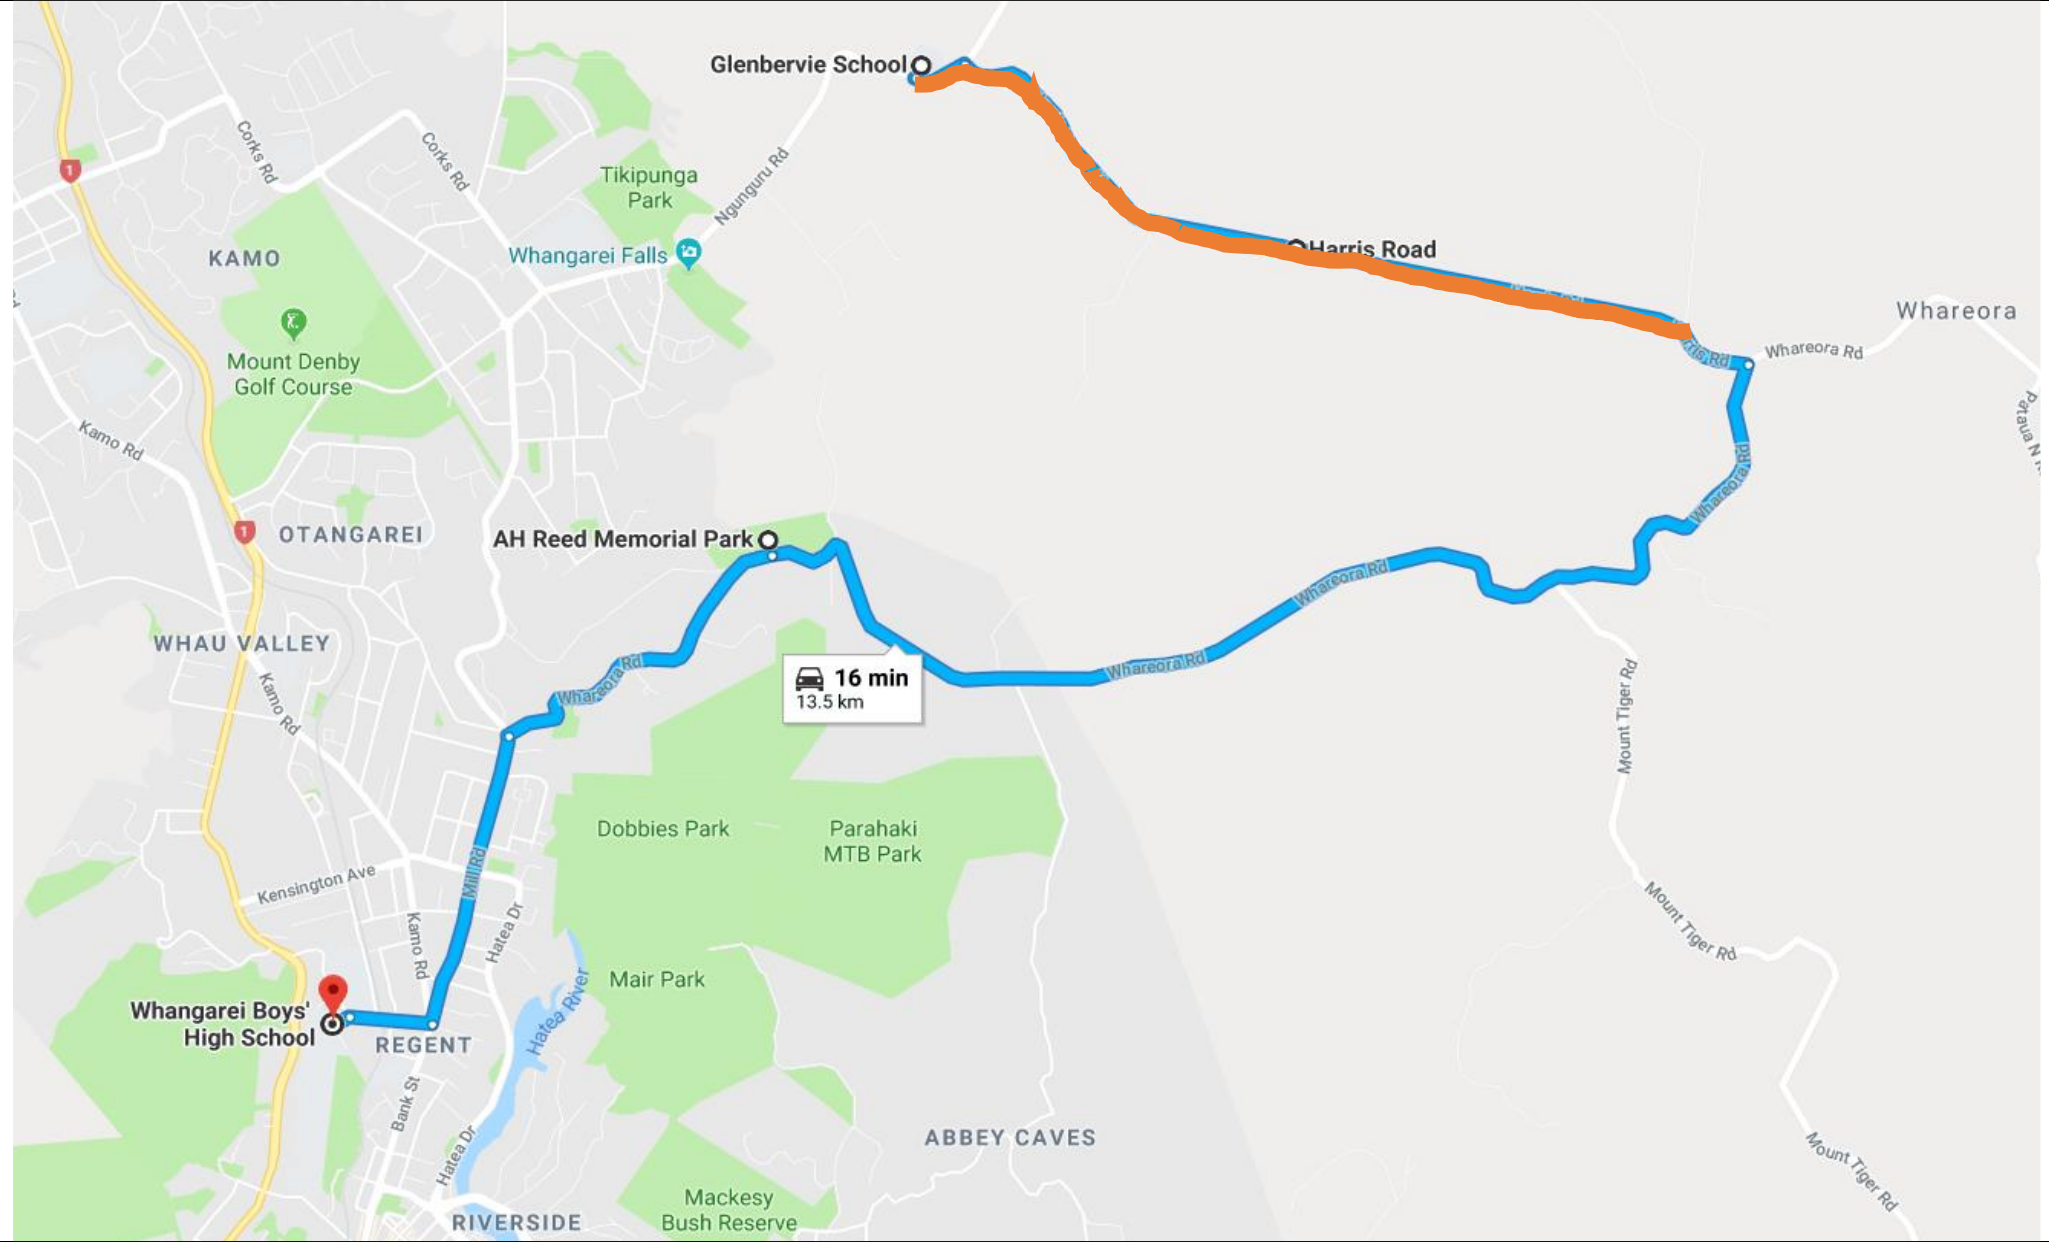

Cemetery Road

Glenbervie / Whareora Road

Kamo / Hikurangi

Tikipunga Link

Kara Road

Owhiwa Road – Linked Whangarei Heads

Pataua – Linked Whangarei Heads

Taiharuru – Linked Whangarei Heads

Taiharuru – Linked Whangarei Heads PM

Maungakaramea

Maungatapere

Maunu

Onerahi Airport

Onerahi West

Onerahi East / Shops

Parua Bay – McGregors AM

Parua Bay – McGregors PM

Portland

Raurimu / Excellere

Scott Road

Te Rongo Road – Parua Bay Express AM

Te Rongo Road – Parua Bay Express PM

Waipu - Leabourn

Whangarei Heads

Sandys Bay – Linked Tikipunga

Kaiatea – Linked Tikipunga