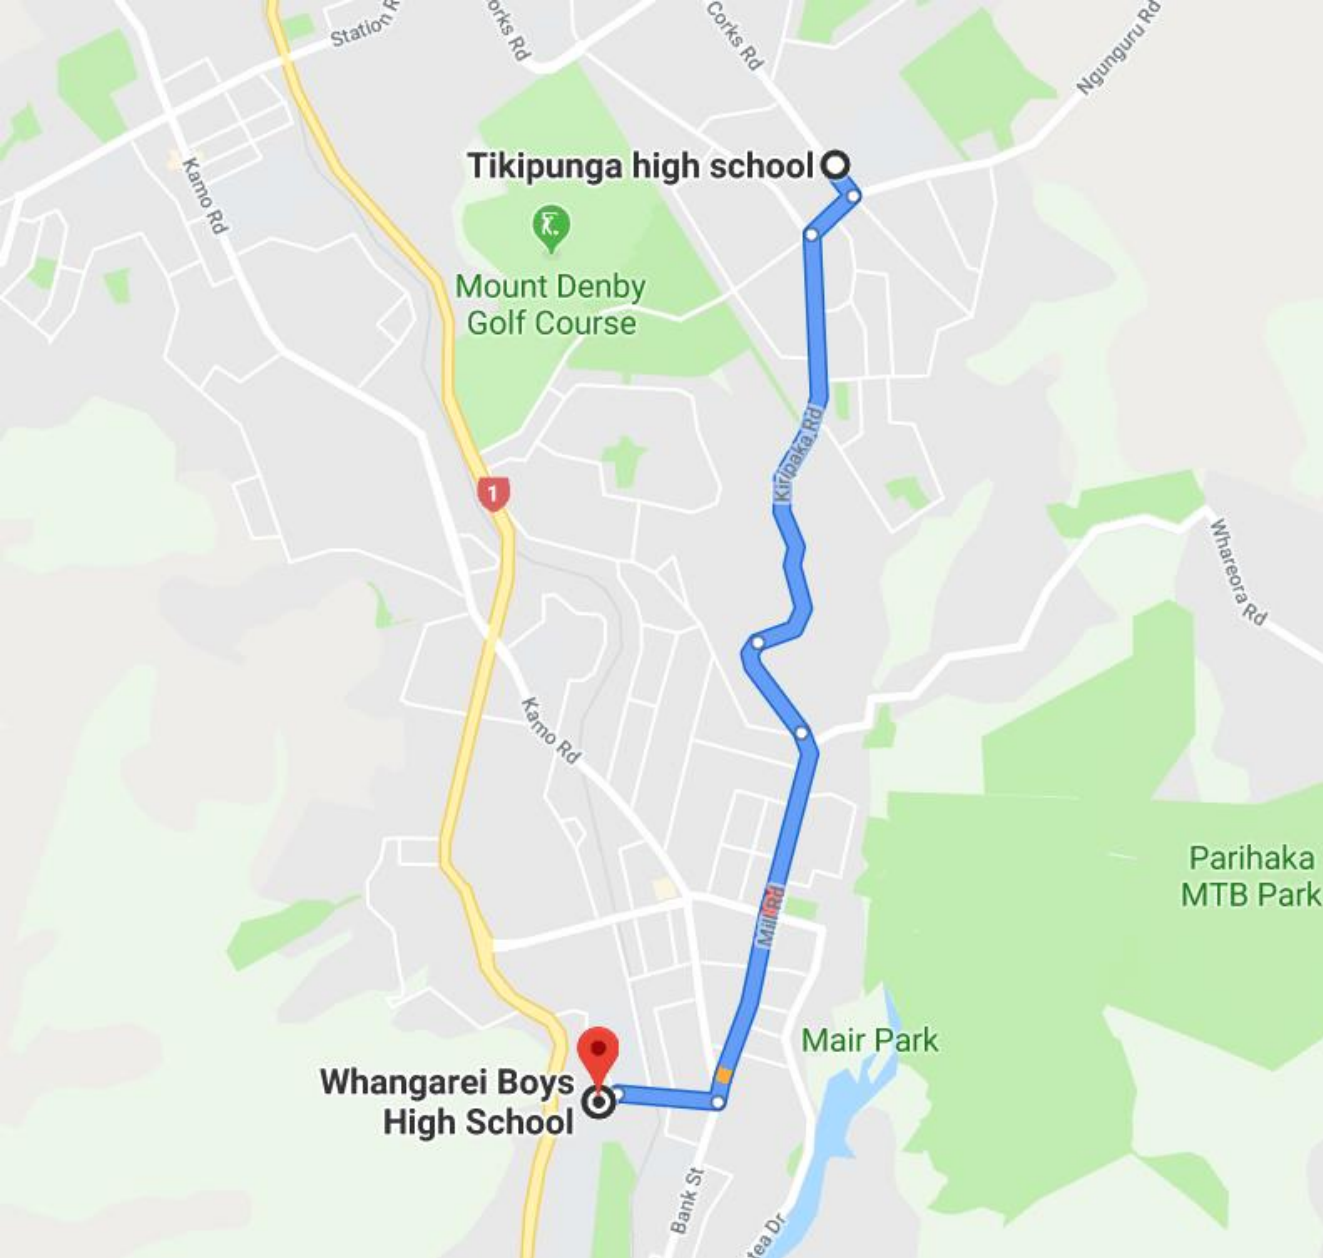

Cemetery Road

Glenbervie / Whareora Road

Kamo / Hikurangi

Tikipunga Link

Kara Road

Owhiwa Road – Linked Whangarei Heads

Pataua – Linked Whangarei Heads

Taiharuru – Linked Whangarei Heads

Taiharuru – Linked Whangarei Heads PM

Maungakaramea

Maungatapere

Maunu

Onerahi Airport

Onerahi West

Onerahi East / Shops

Parua Bay – McGregors AM

Parua Bay – McGregors PM

Portland

Raurimu / Excellere

Scott Road

Te Rongo Road – Parua Bay Express AM

Te Rongo Road – Parua Bay Express PM

Waipu - Leabourn

Whangarei Heads

Sandys Bay – Linked Tikipunga

Kaiatea – Linked Tikipunga