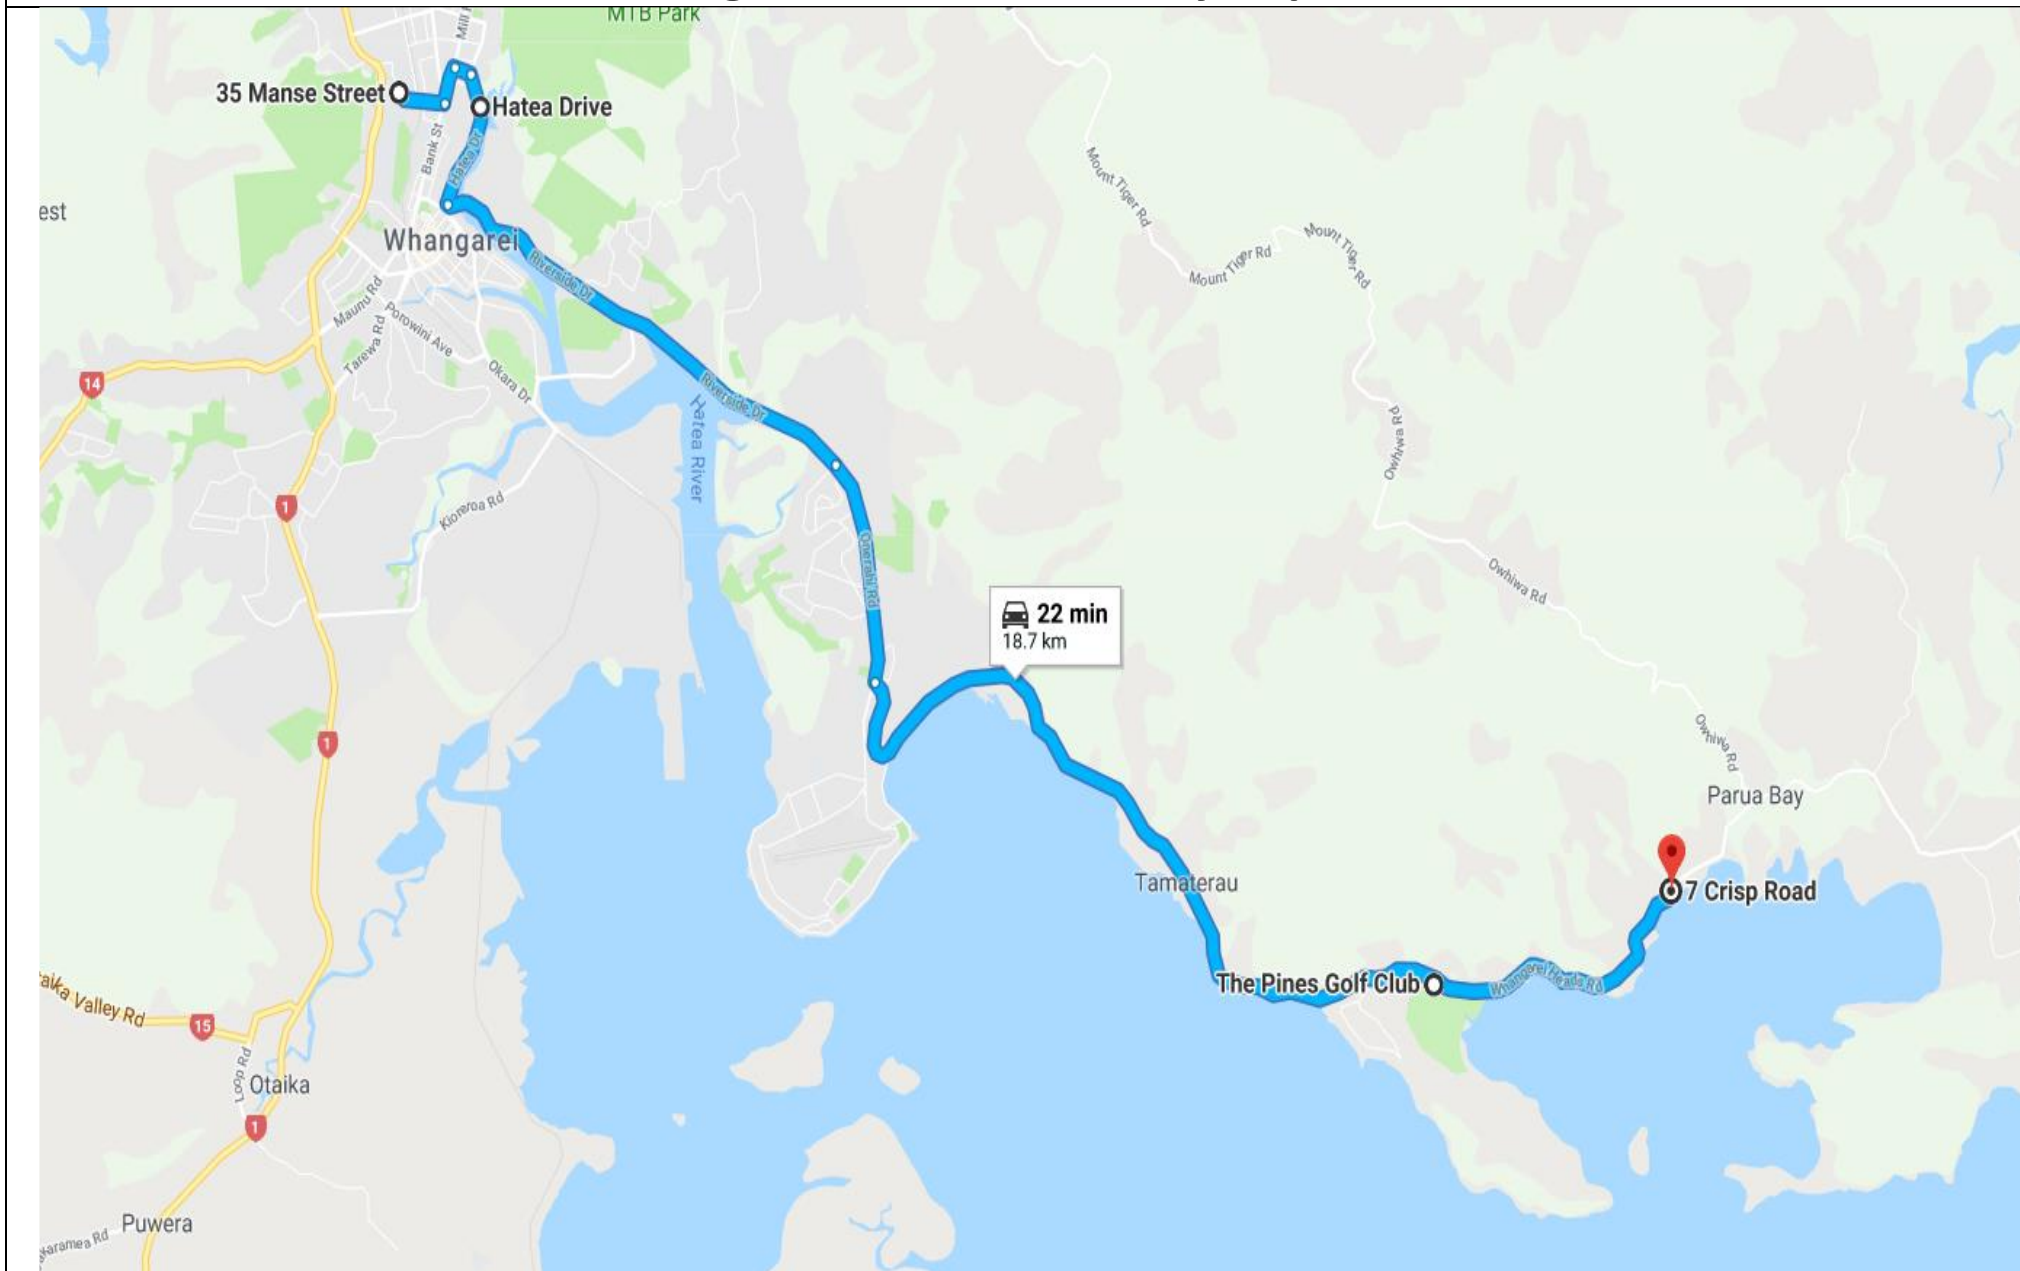

Cemetery Road

Glenbervie / Whareora Road

Kamo / Hikurangi

Tikipunga Link

Kara Road

Owhiwa Road – Linked Whangarei Heads

Pataua – Linked Whangarei Heads

Taiharuru – Linked Whangarei Heads

Taiharuru – Linked Whangarei Heads PM

Maungakaramea

Maungatapere

Maunu

Onerahi Airport

Onerahi West

Onerahi East / Shops

Parua Bay – McGregors AM

Parua Bay – McGregors PM

Portland

Raurimu / Excellere

Scott Road

Te Rongo Road – Parua Bay Express AM

Te Rongo Road – Parua Bay Express PM

Waipu - Leabourn

Whangarei Heads

Sandys Bay – Linked Tikipunga

Kaiatea – Linked Tikipunga