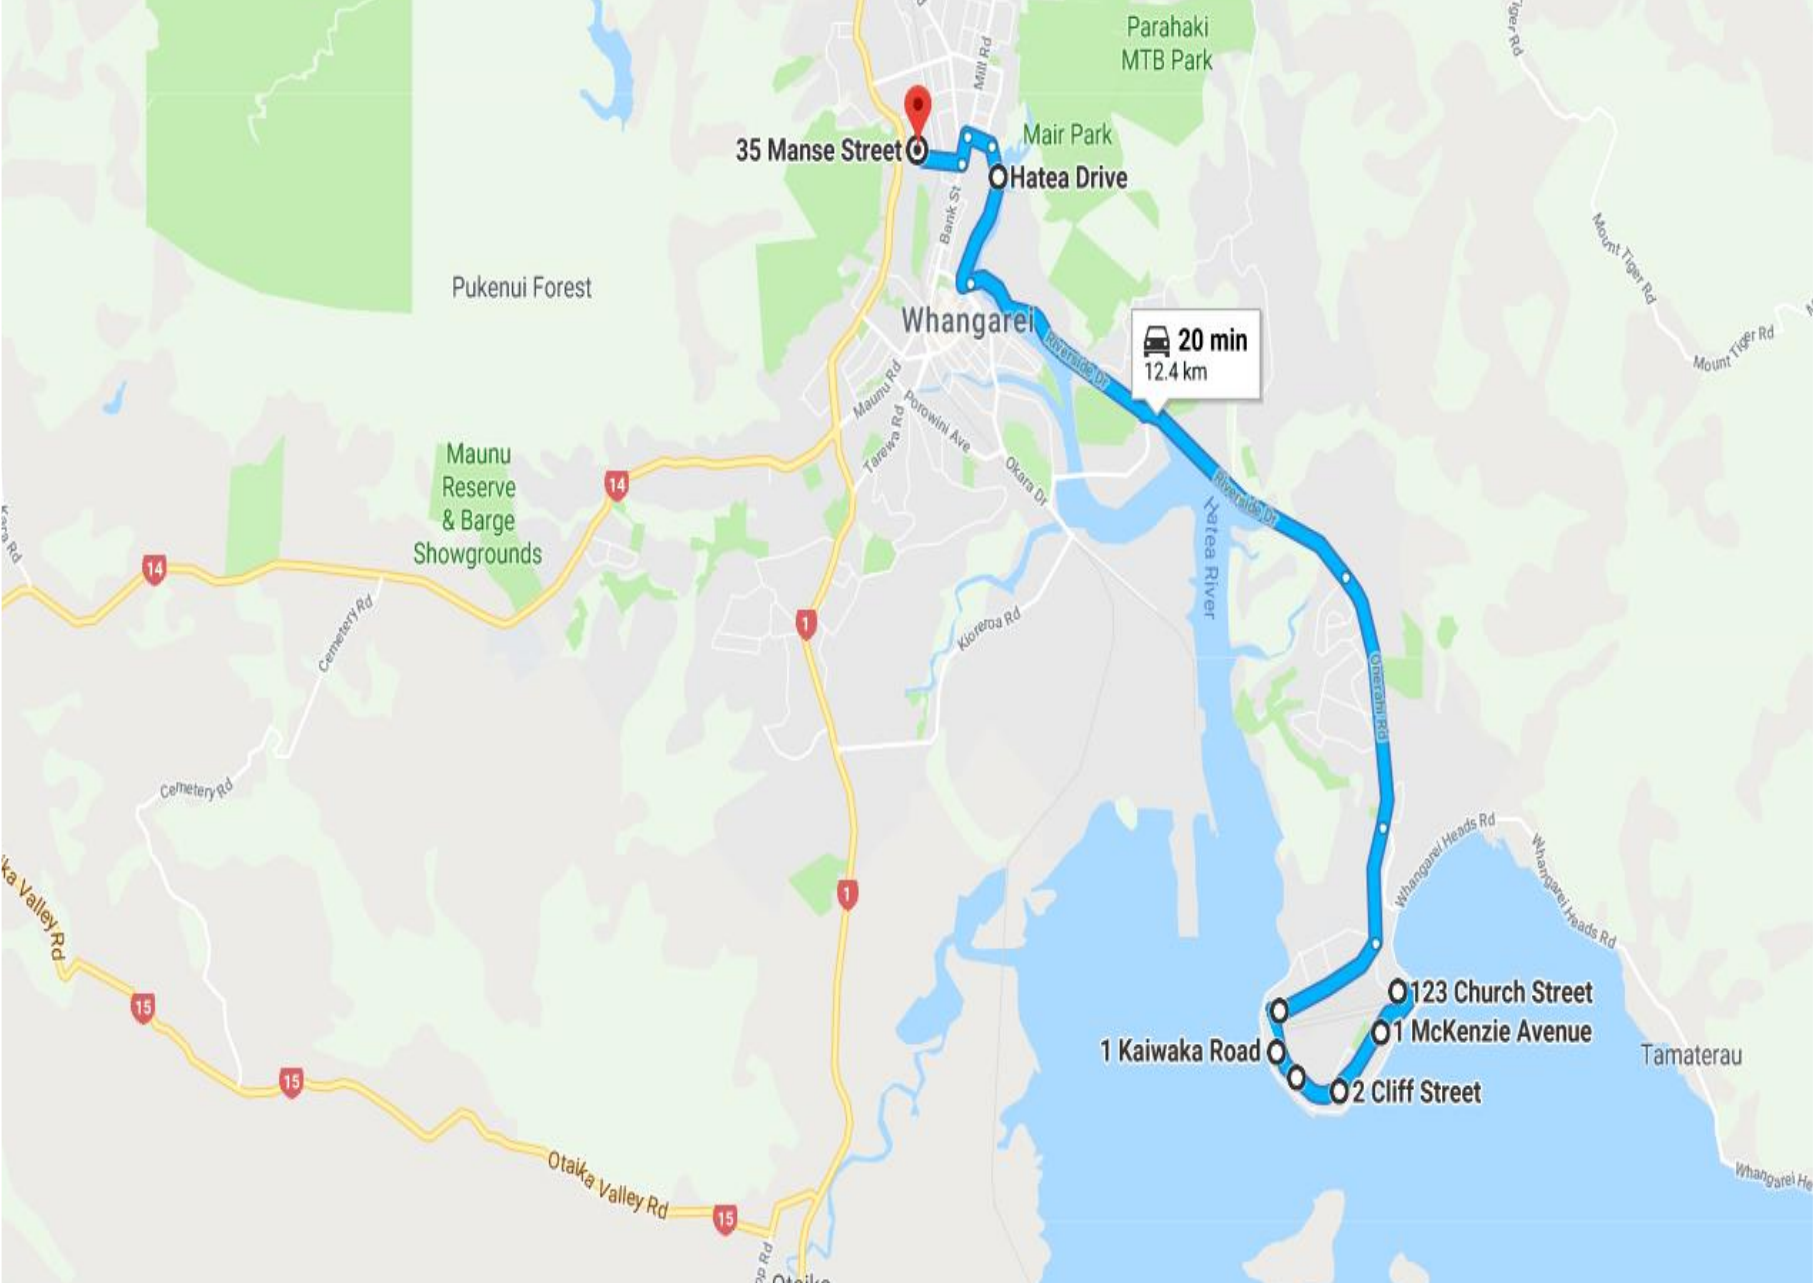

Cemetery Road

Glenbervie / Whareora Road

Kamo / Hikurangi

Tikipunga Link

Kara Road

Owhiwa Road – Linked Whangarei Heads

Pataua – Linked Whangarei Heads

Taiharuru – Linked Whangarei Heads

Taiharuru – Linked Whangarei Heads PM

Maungakaramea

Maungatapere

Maunu

Onerahi Airport

Onerahi West

Onerahi East / Shops

Parua Bay – McGregors AM

Parua Bay – McGregors PM

Portland

Raurimu / Excellere

Scott Road

Te Rongo Road – Parua Bay Express AM

Te Rongo Road – Parua Bay Express PM

Waipu - Leabourn

Whangarei Heads

Sandys Bay – Linked Tikipunga

Kaiatea – Linked Tikipunga