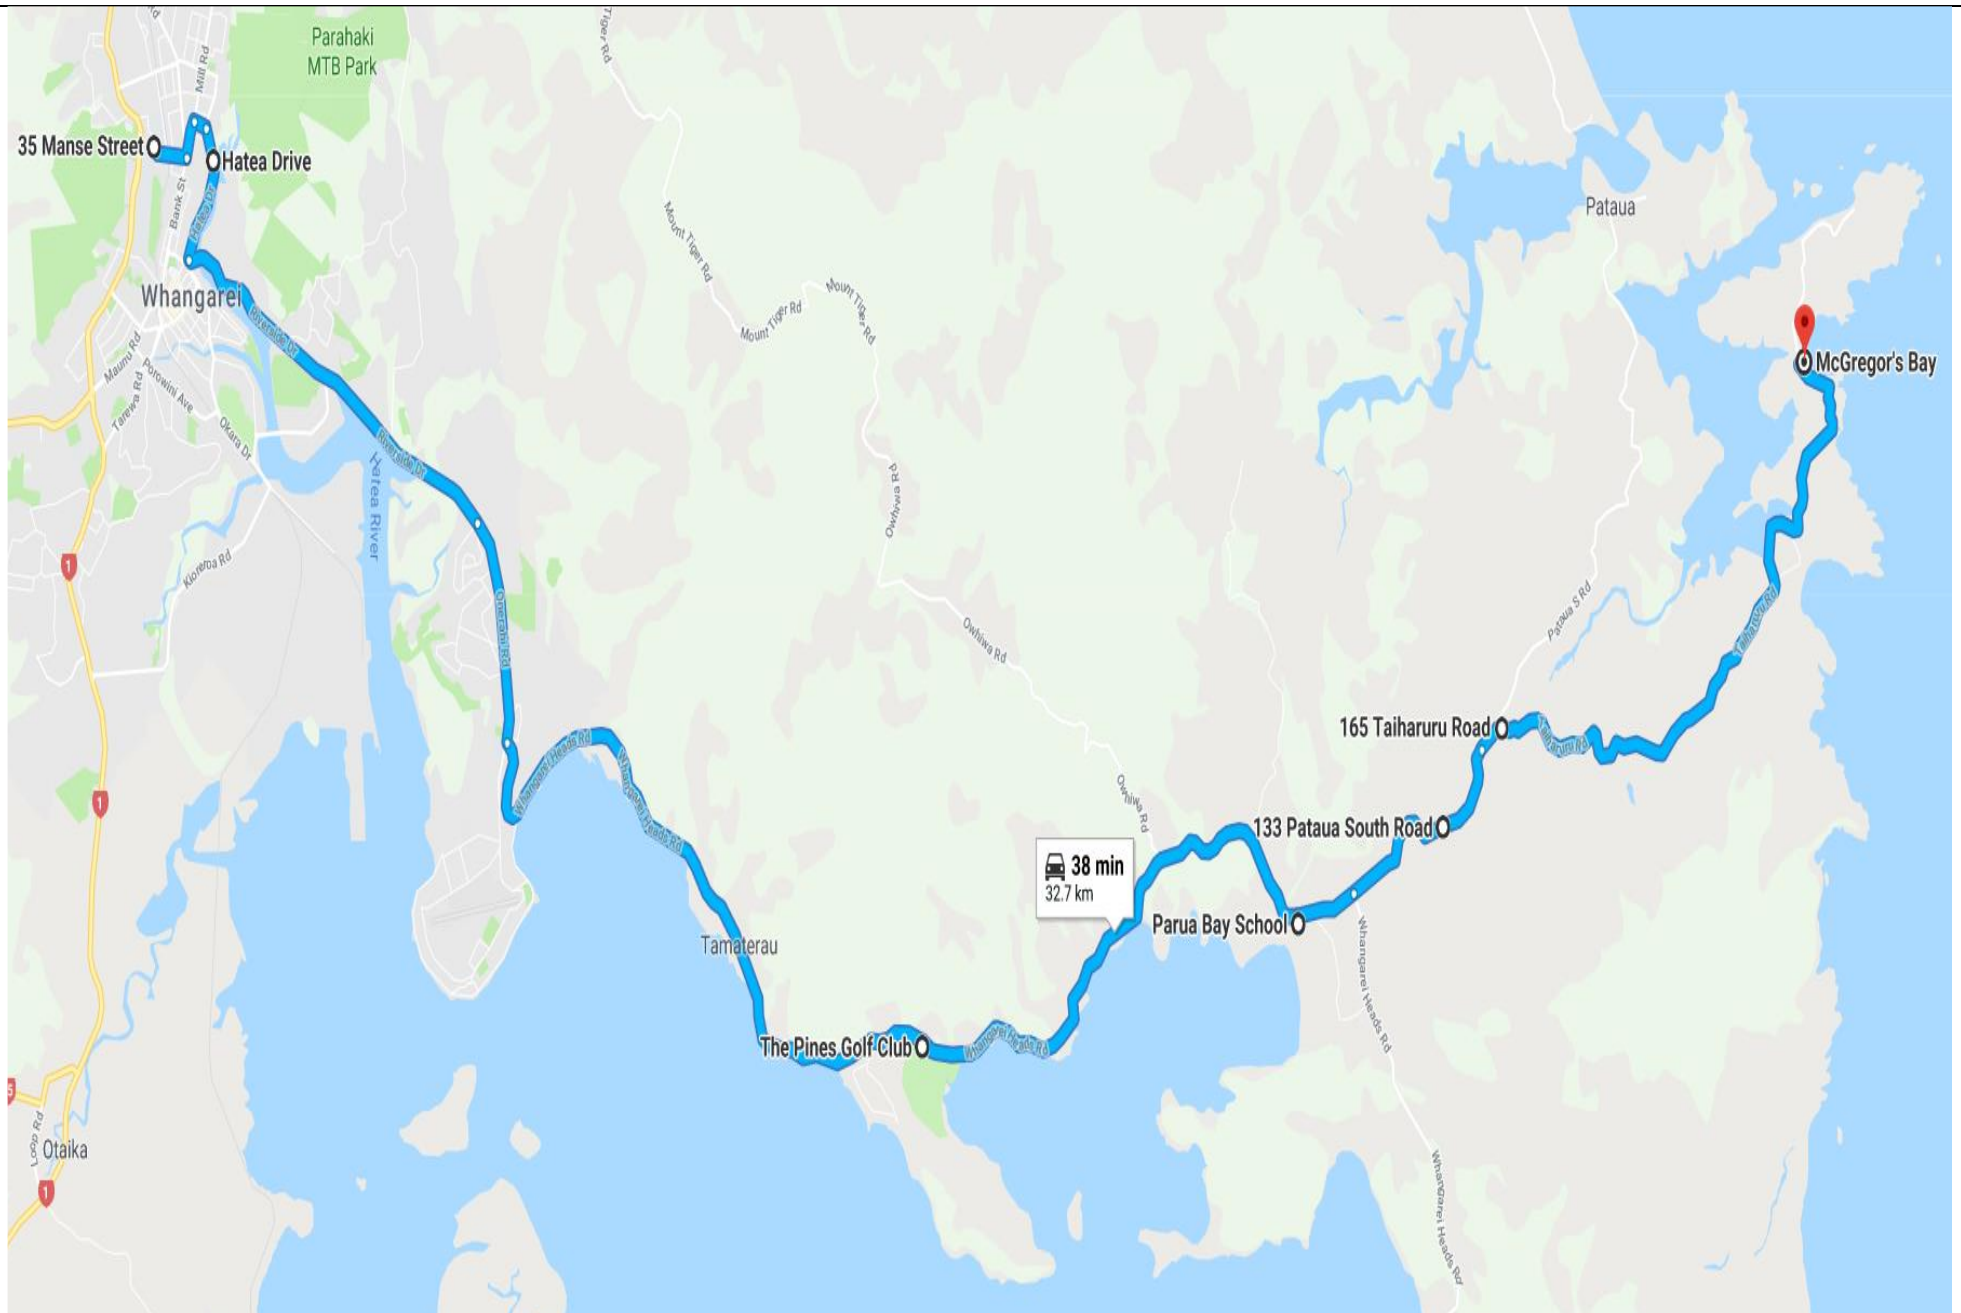

Cemetery Road

Glenbervie / Whareora Road

Kamo / Hikurangi

Tikipunga Link

Kara Road

Owhiwa Road – Linked Whangarei Heads

Pataua – Linked Whangarei Heads

Taiharuru – Linked Whangarei Heads

Taiharuru – Linked Whangarei Heads PM

Maungakaramea

Maungatapere

Maunu

Onerahi Airport

Onerahi West

Onerahi East / Shops

Parua Bay – McGregors AM

Parua Bay – McGregors PM

Portland

Raurimu / Excellere

Scott Road

Te Rongo Road – Parua Bay Express AM

Te Rongo Road – Parua Bay Express PM

Waipu - Leabourn

Whangarei Heads

Sandys Bay – Linked Tikipunga

Kaiatea – Linked Tikipunga