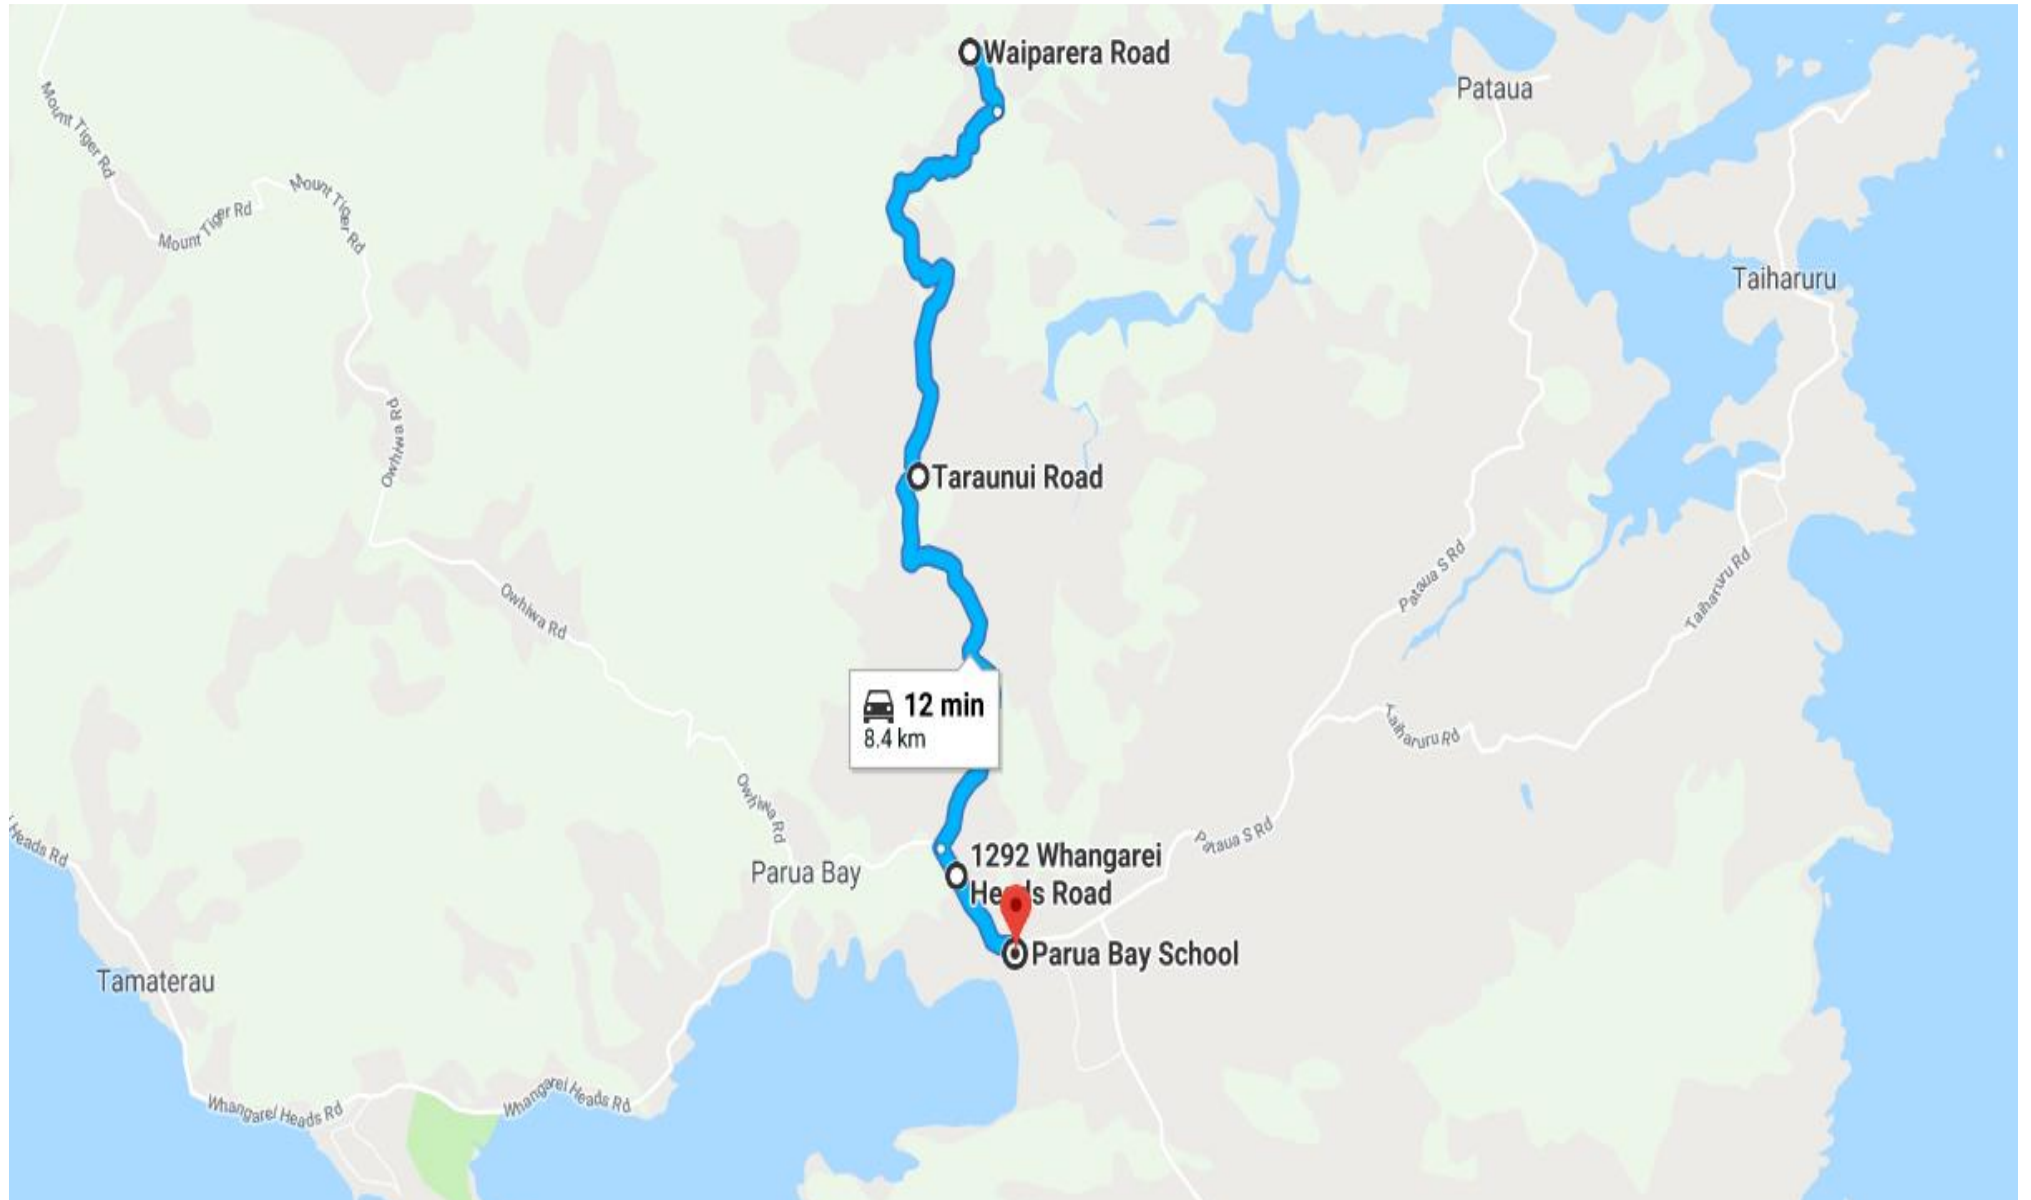

Cemetery Road

Glenbervie / Whareora Road

Kamo / Hikurangi

Tikipunga Link

Kara Road

Owhiwa Road – Linked Whangarei Heads

Pataua – Linked Whangarei Heads

Taiharuru – Linked Whangarei Heads

Taiharuru – Linked Whangarei Heads PM

Maungakaramea

Maungatapere

Maunu

Onerahi Airport

Onerahi West

Onerahi East / Shops

Parua Bay – McGregors AM

Parua Bay – McGregors PM

Portland

Raurimu / Excellere

Scott Road

Te Rongo Road – Parua Bay Express AM

Te Rongo Road – Parua Bay Express PM

Waipu - Leabourn

Whangarei Heads

Sandys Bay – Linked Tikipunga

Kaiatea – Linked Tikipunga