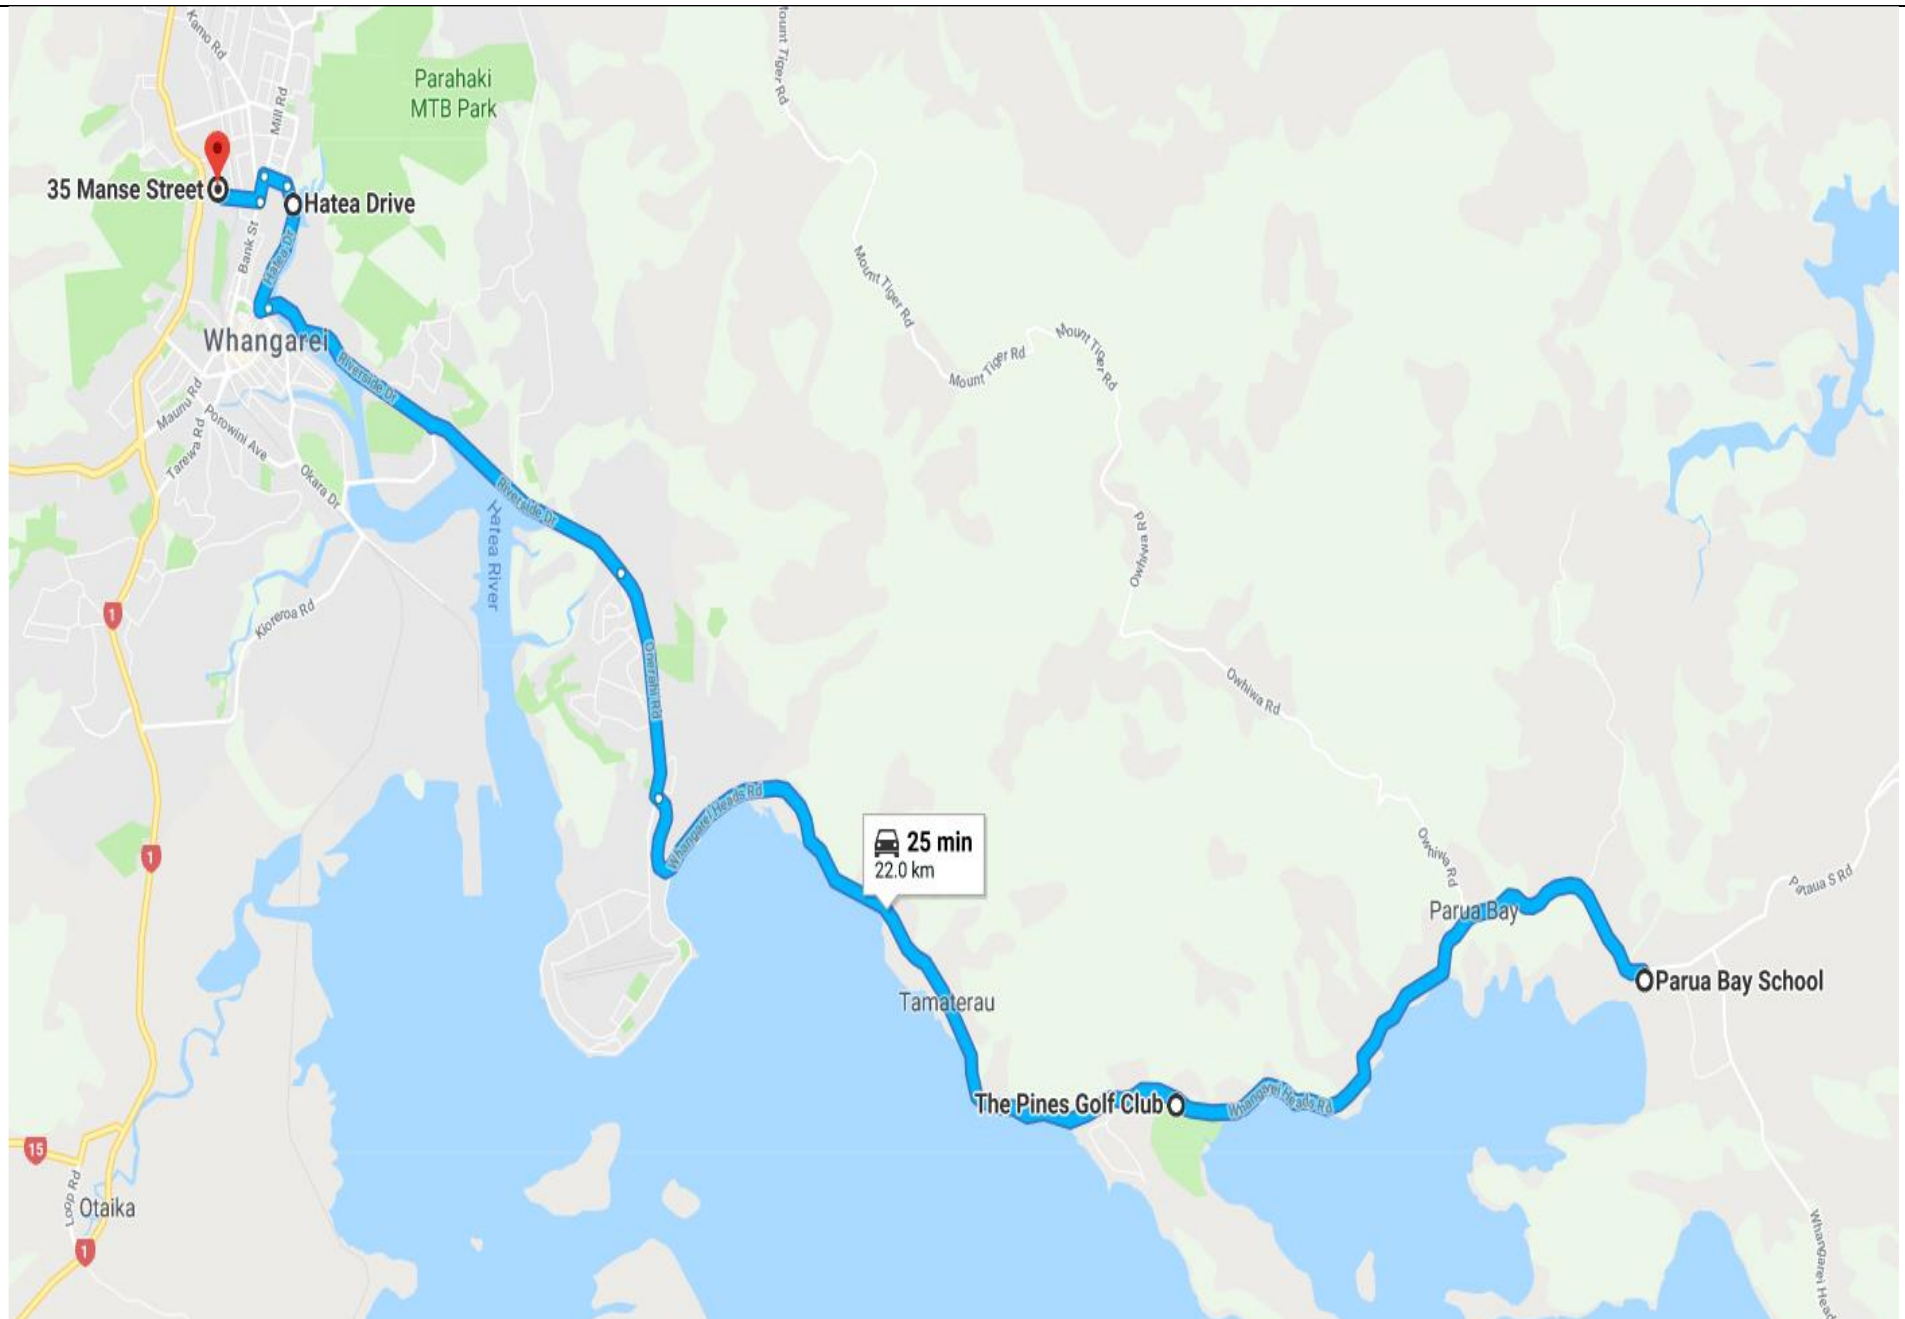

Cemetery Road

Glenbervie / Whareora Road

Kamo / Hikurangi

Tikipunga Link

Kara Road

Owhiwa Road – Linked Whangarei Heads

Pataua – Linked Whangarei Heads

Taiharuru – Linked Whangarei Heads

Taiharuru – Linked Whangarei Heads PM

Maungakaramea

Maungatapere

Maunu

Onerahi Airport

Onerahi West

Onerahi East / Shops

Parua Bay – McGregors AM

Parua Bay – McGregors PM

Portland

Raurimu / Excellere

Scott Road

Te Rongo Road – Parua Bay Express AM

Te Rongo Road – Parua Bay Express PM

Waipu - Leabourn

Whangarei Heads

Sandys Bay – Linked Tikipunga

Kaiatea – Linked Tikipunga