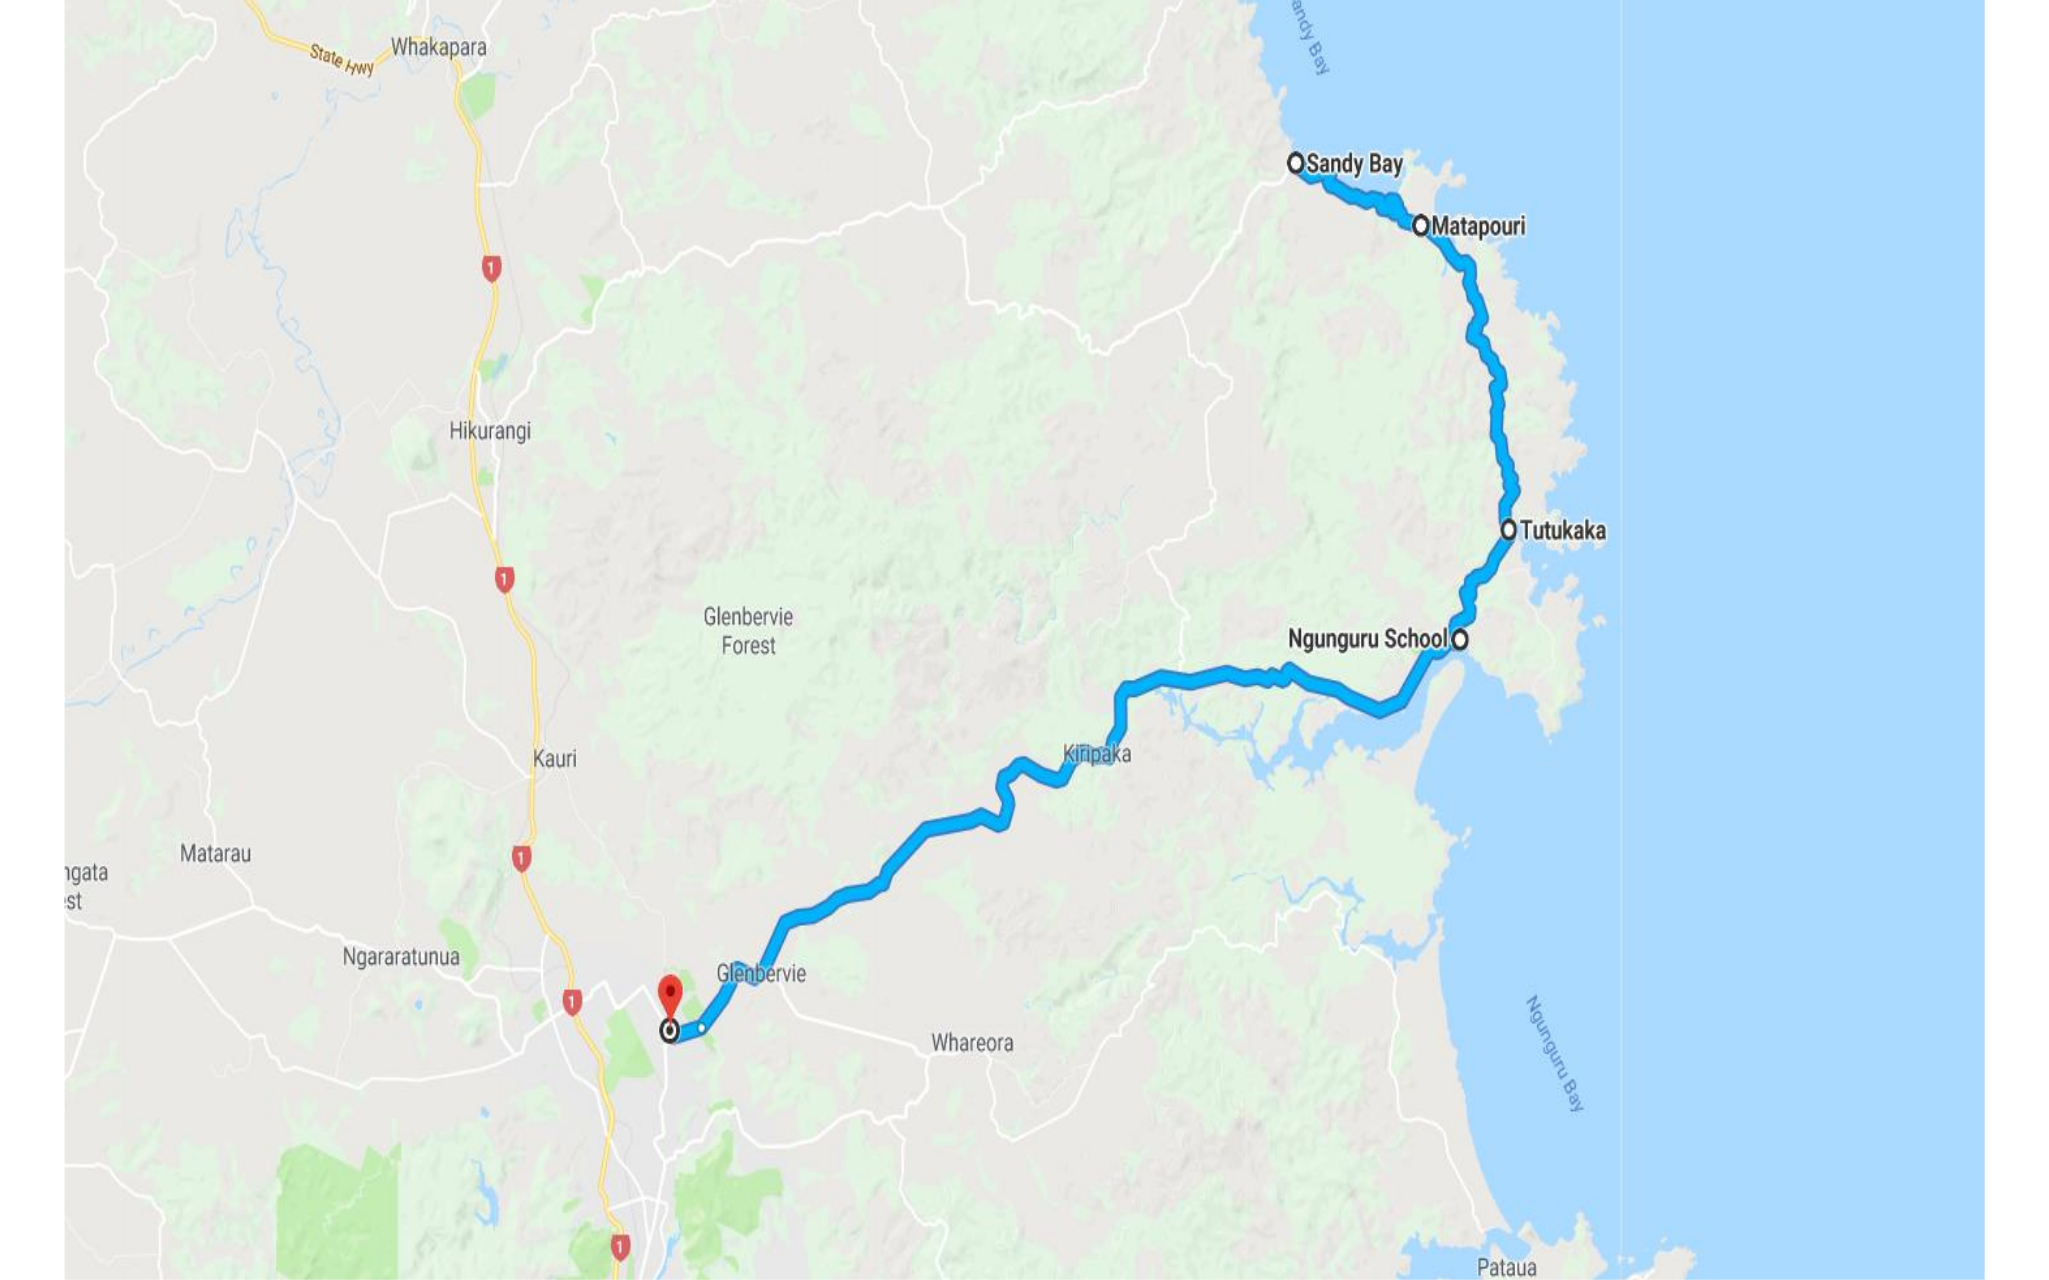

Cemetery Road

Glenbervie / Whareora Road

Kamo / Hikurangi

Tikipunga Link

Kara Road

Owhiwa Road – Linked Whangarei Heads

Pataua – Linked Whangarei Heads

Taiharuru – Linked Whangarei Heads

Taiharuru – Linked Whangarei Heads PM

Maungakaramea

Maungatapere

Maunu

Onerahi Airport

Onerahi West

Onerahi East / Shops

Parua Bay – McGregors AM

Parua Bay – McGregors PM

Portland

Raurimu / Excellere

Scott Road

Te Rongo Road – Parua Bay Express AM

Te Rongo Road – Parua Bay Express PM

Waipu - Leabourn

Whangarei Heads

Sandys Bay – Linked Tikipunga

Kaiatea – Linked Tikipunga