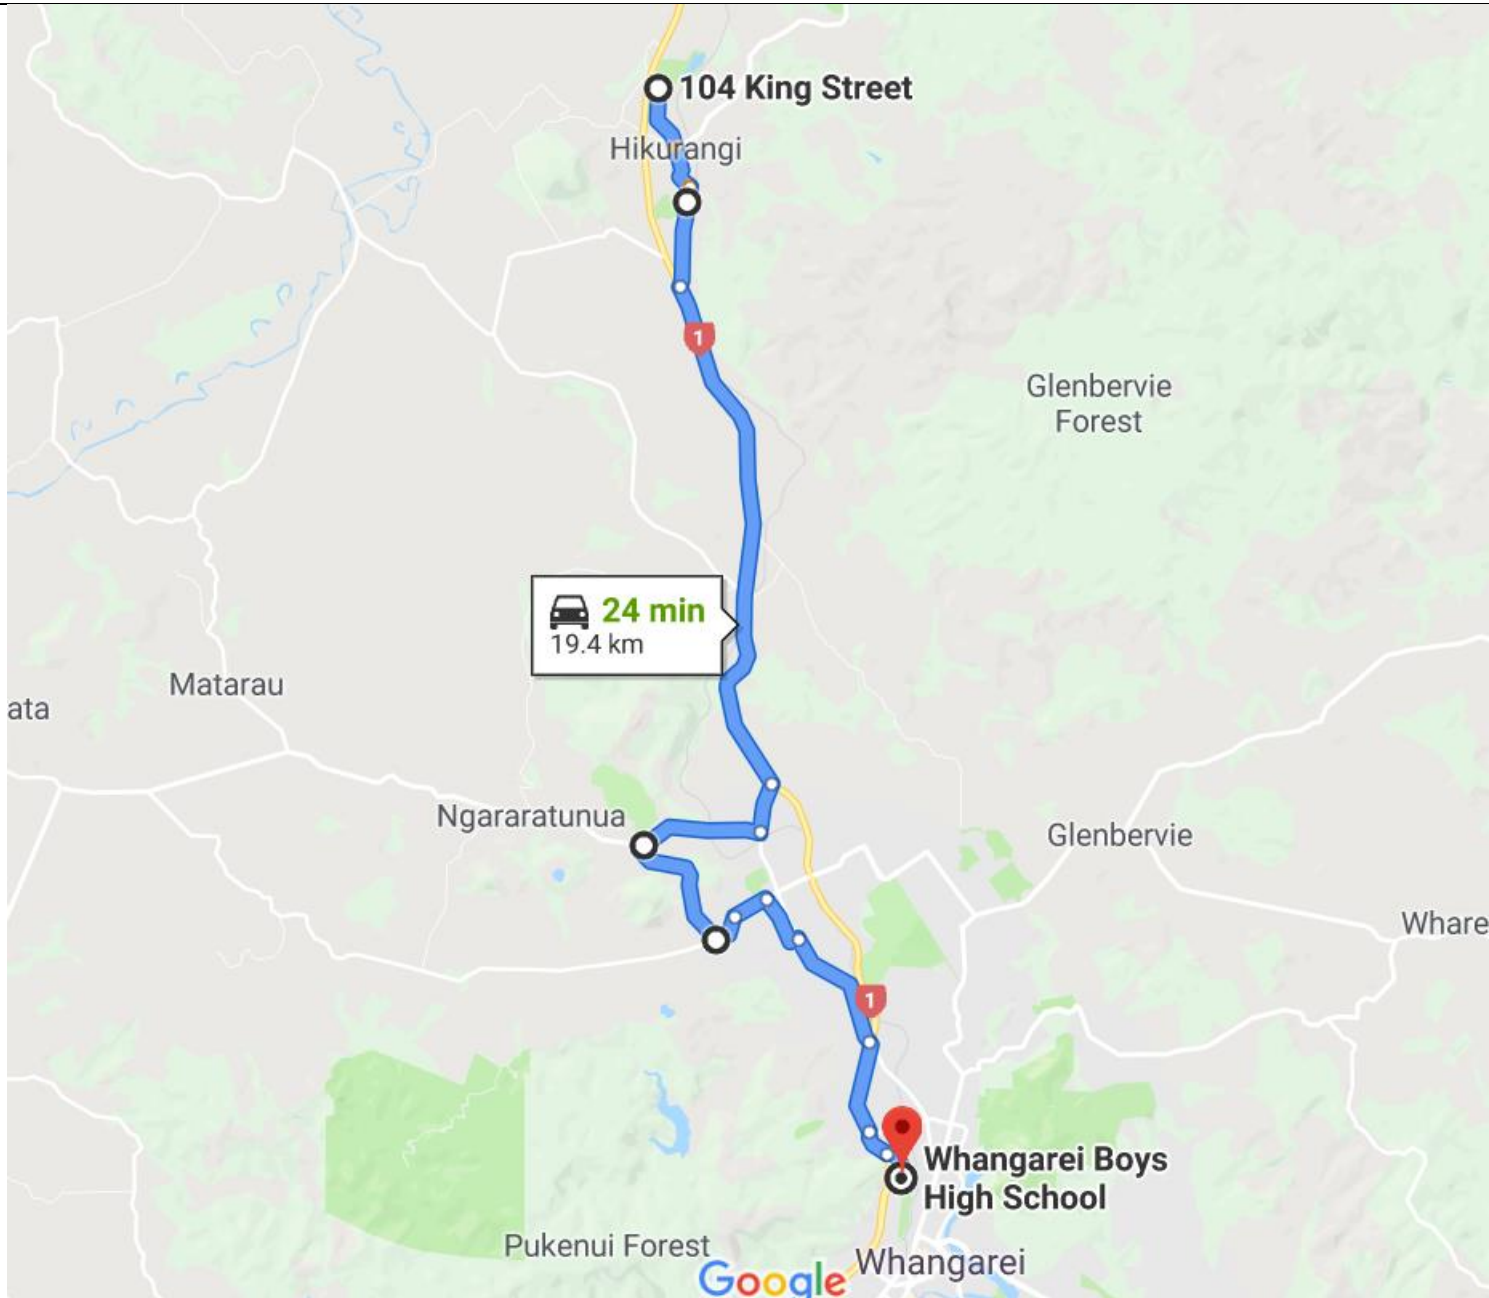

Cemetery Road

Glenbervie / Whareora Road

Kamo / Hikurangi

Tikipunga Link

Kara Road

Owhiwa Road – Linked Whangarei Heads

Pataua – Linked Whangarei Heads

Taiharuru – Linked Whangarei Heads

Taiharuru – Linked Whangarei Heads PM

Maungakaramea

Maungatapere

Maunu

Onerahi Airport

Onerahi West

Onerahi East / Shops

Parua Bay – McGregors AM

Parua Bay – McGregors PM

Portland

Raurimu / Excellere

Scott Road

Te Rongo Road – Parua Bay Express AM

Te Rongo Road – Parua Bay Express PM

Waipu - Leabourn

Whangarei Heads

Sandys Bay – Linked Tikipunga

Kaiatea – Linked Tikipunga