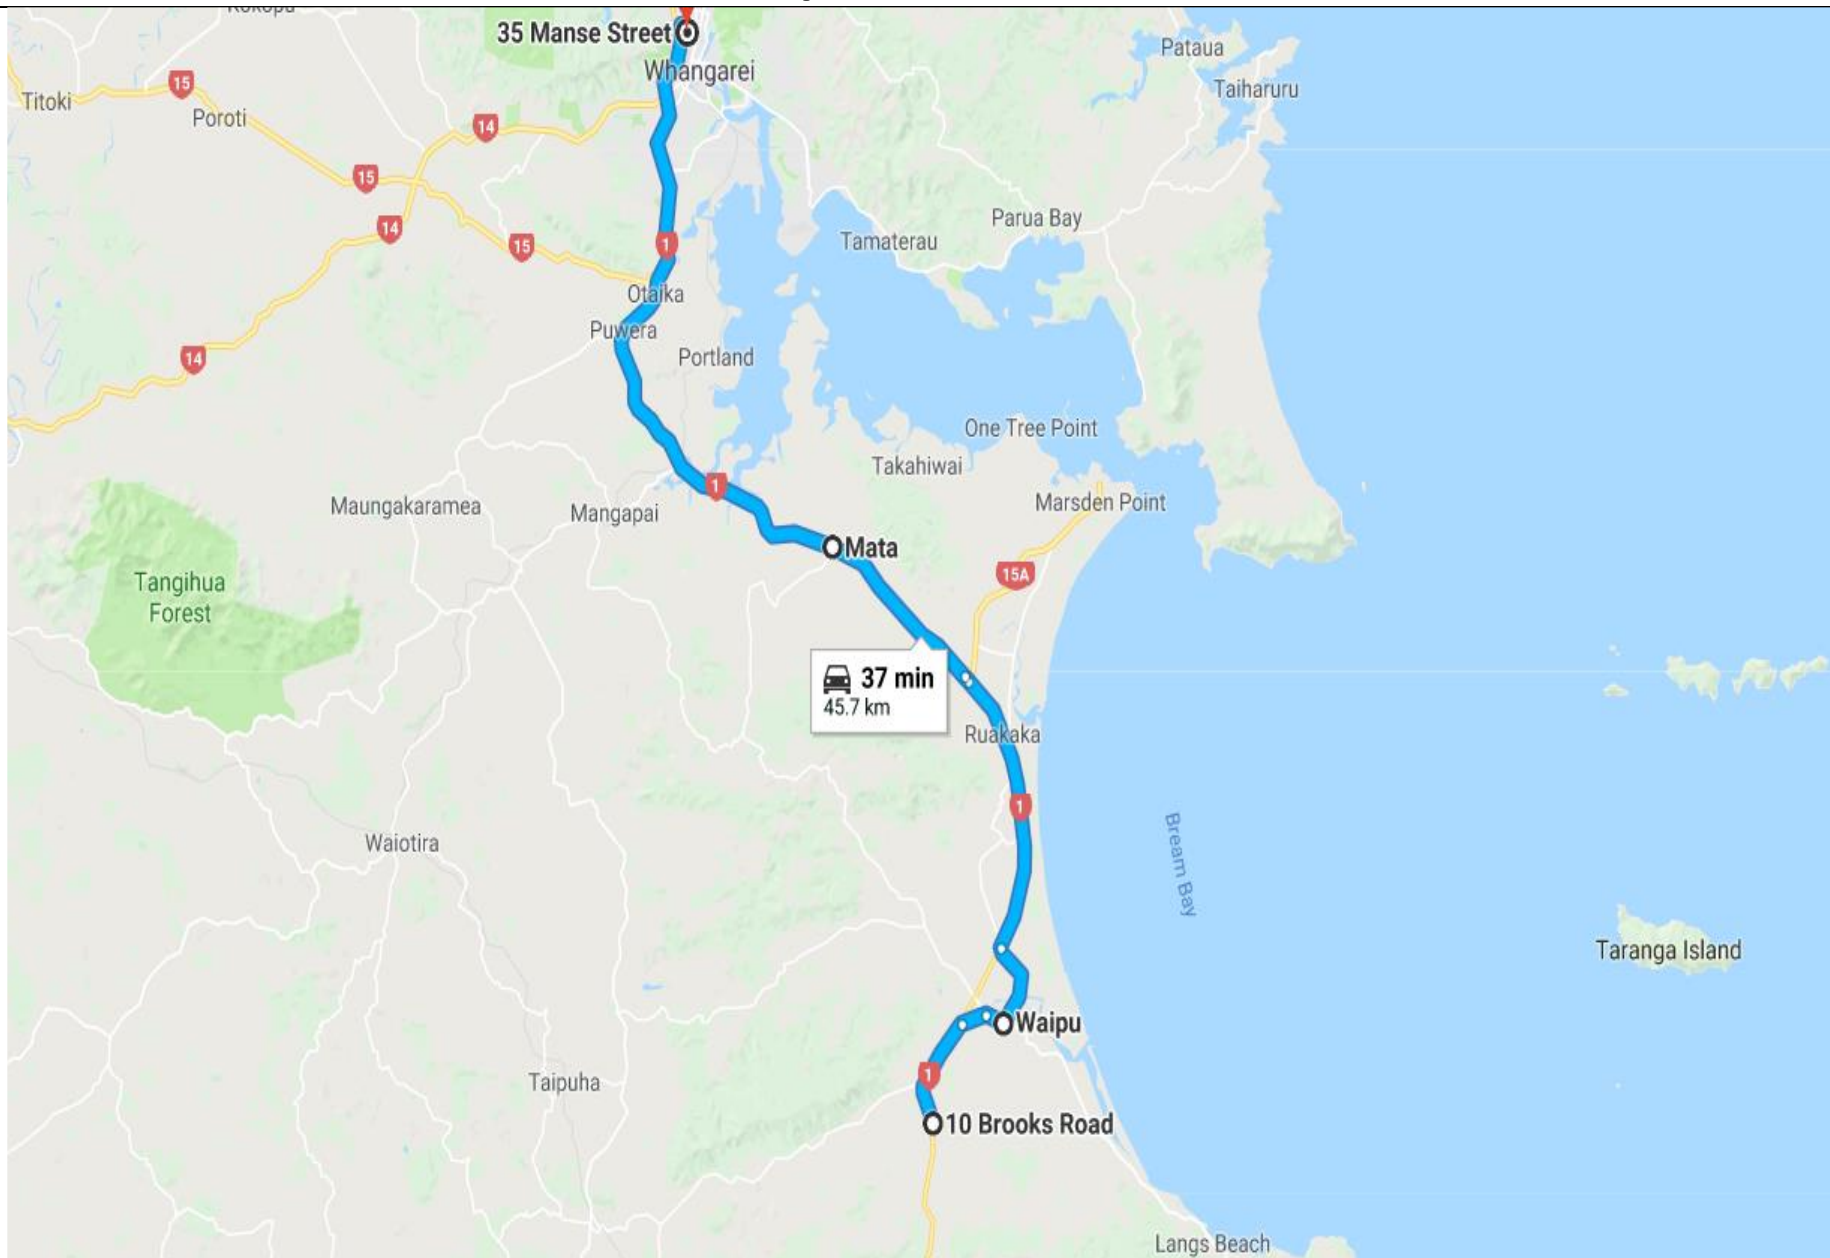

Cemetery Road

Glenbervie / Whareora Road

Kamo / Hikurangi

Tikipunga Link

Kara Road

Owhiwa Road – Linked Whangarei Heads

Pataua – Linked Whangarei Heads

Taiharuru – Linked Whangarei Heads

Taiharuru – Linked Whangarei Heads PM

Maungakaramea

Maungatapere

Maunu

Onerahi Airport

Onerahi West

Onerahi East / Shops

Parua Bay – McGregors AM

Parua Bay – McGregors PM

Portland

Raurimu / Excellere

Scott Road

Te Rongo Road – Parua Bay Express AM

Te Rongo Road – Parua Bay Express PM

Waipu - Leabourn

Whangarei Heads

Sandys Bay – Linked Tikipunga

Kaiatea – Linked Tikipunga