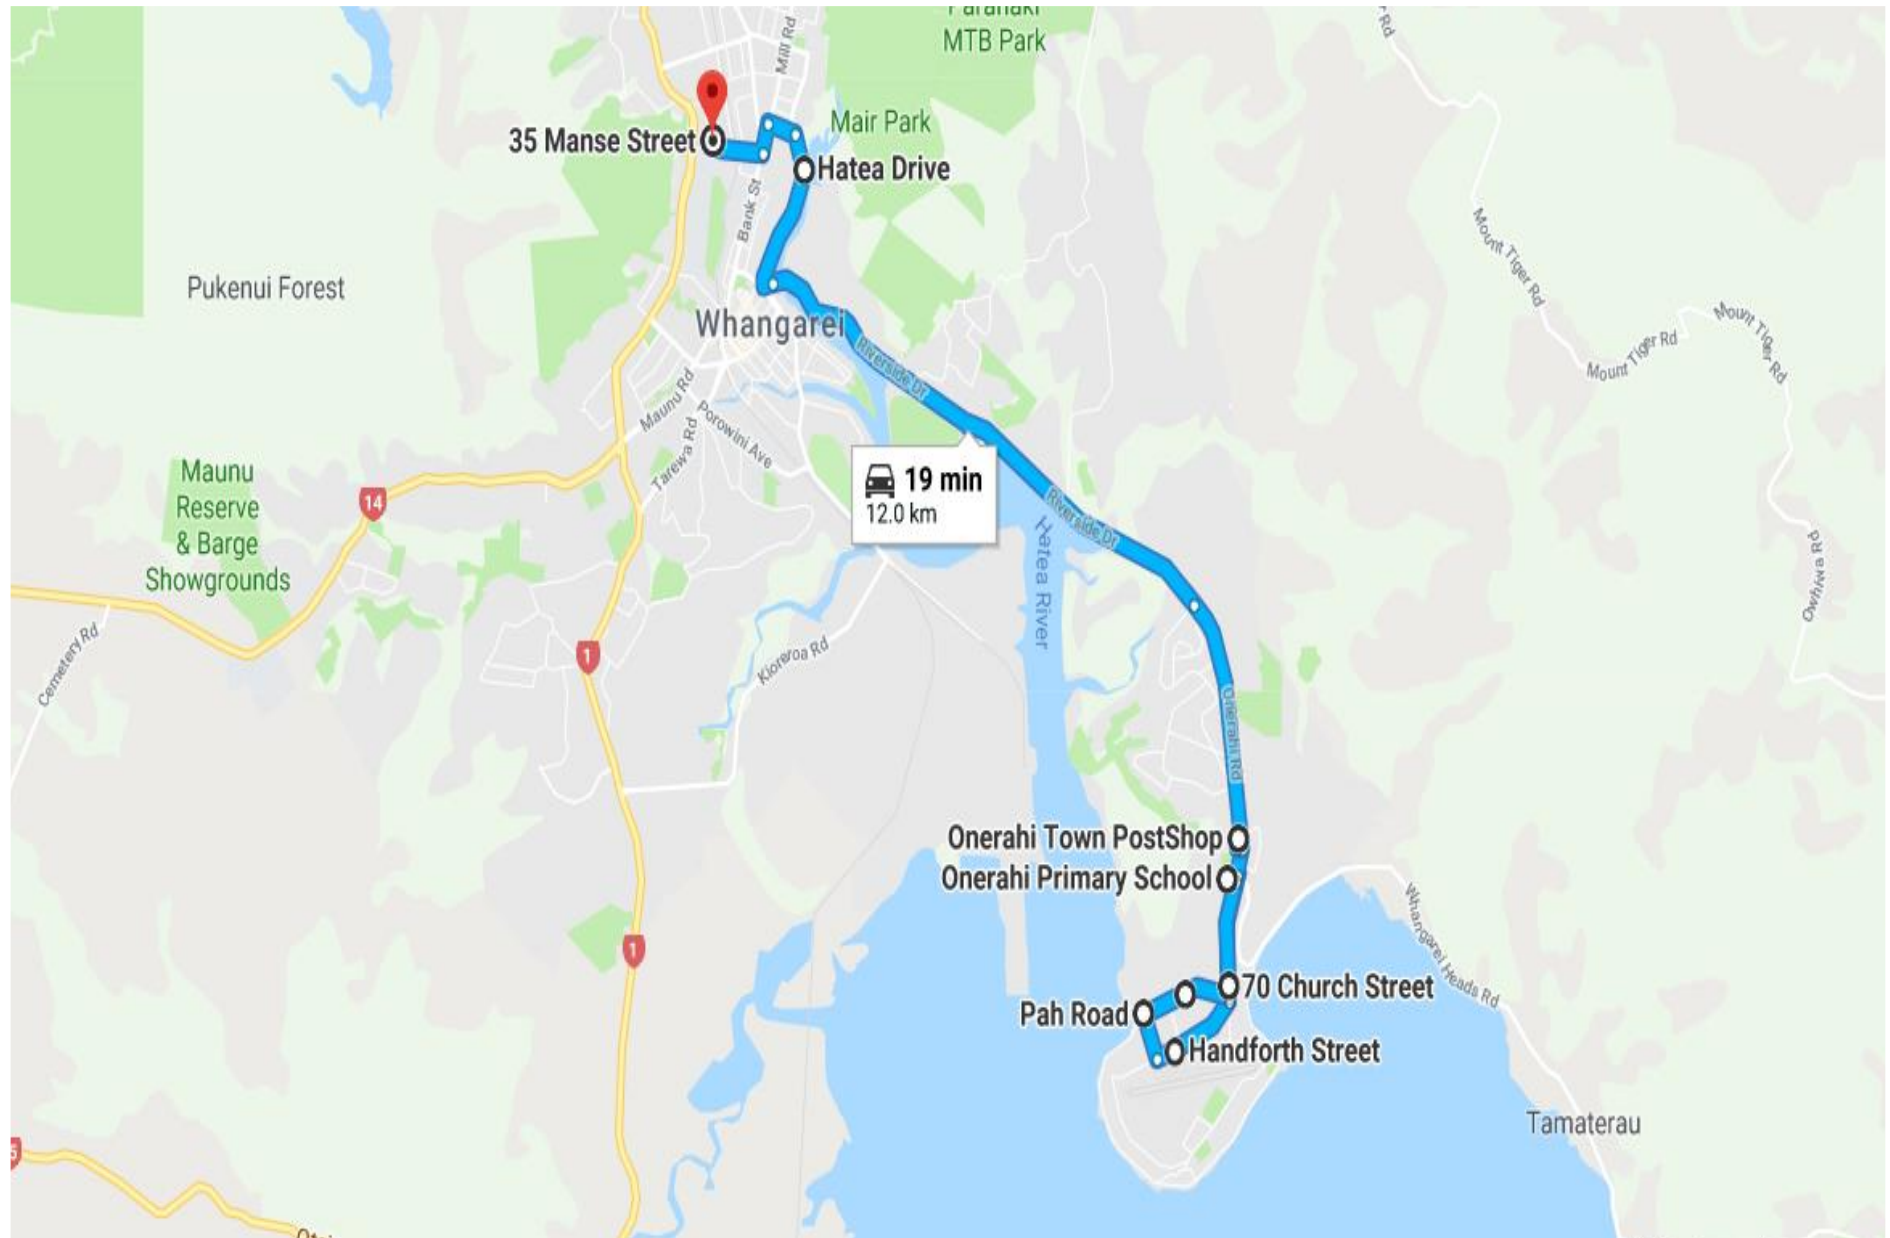

Cemetery Road

Glenbervie / Whareora Road

Kamo / Hikurangi

Tikipunga Link

Kara Road

Owhiwa Road – Linked Whangarei Heads

Pataua – Linked Whangarei Heads

Taiharuru – Linked Whangarei Heads

Taiharuru – Linked Whangarei Heads PM

Maungakaramea

Maungatapere

Maunu

Onerahi Airport

Onerahi West

Onerahi East / Shops

Parua Bay – McGregors AM

Parua Bay – McGregors PM

Portland

Raurimu / Excellere

Scott Road

Te Rongo Road – Parua Bay Express AM

Te Rongo Road – Parua Bay Express PM

Waipu - Leabourn

Whangarei Heads

Sandys Bay – Linked Tikipunga

Kaiatea – Linked Tikipunga