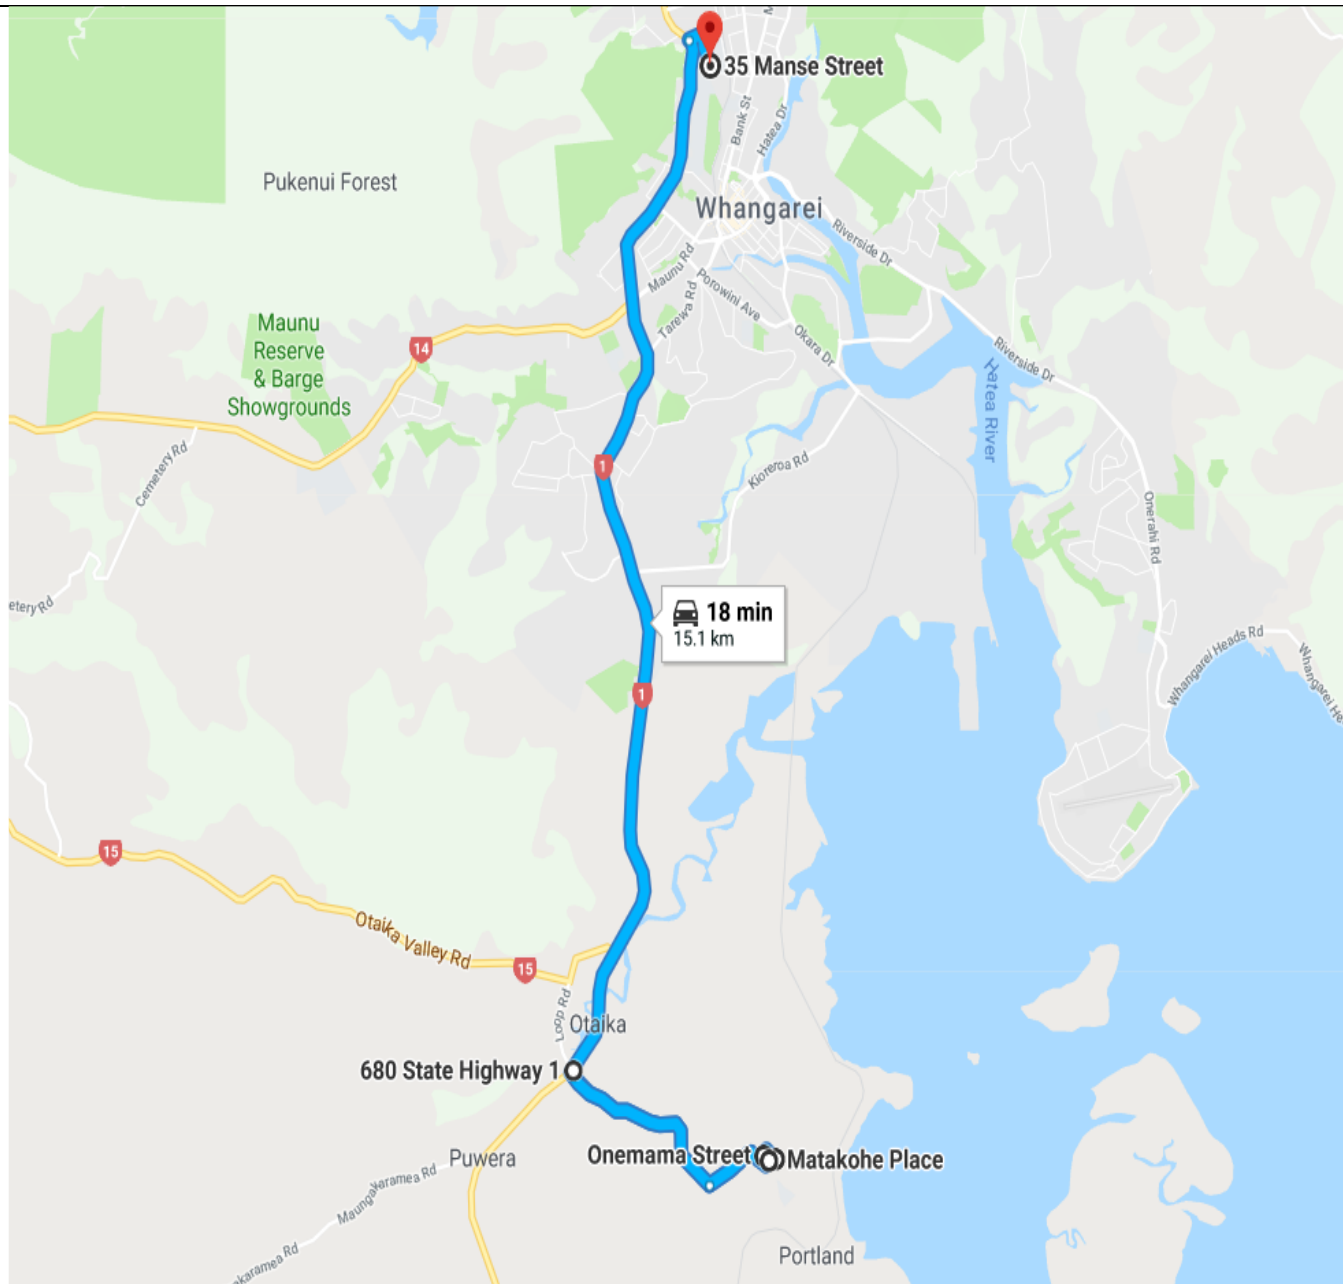

Cemetery Road

Glenbervie / Whareora Road

Kamo / Hikurangi

Tikipunga Link

Kara Road

Owhiwa Road – Linked Whangarei Heads

Pataua – Linked Whangarei Heads

Taiharuru – Linked Whangarei Heads

Taiharuru – Linked Whangarei Heads PM

Maungakaramea

Maungatapere

Maunu

Onerahi Airport

Onerahi West

Onerahi East / Shops

Parua Bay – McGregors AM

Parua Bay – McGregors PM

Portland

Raurimu / Excellere

Scott Road

Te Rongo Road – Parua Bay Express AM

Te Rongo Road – Parua Bay Express PM

Waipu - Leabourn

Whangarei Heads

Sandys Bay – Linked Tikipunga

Kaiatea – Linked Tikipunga