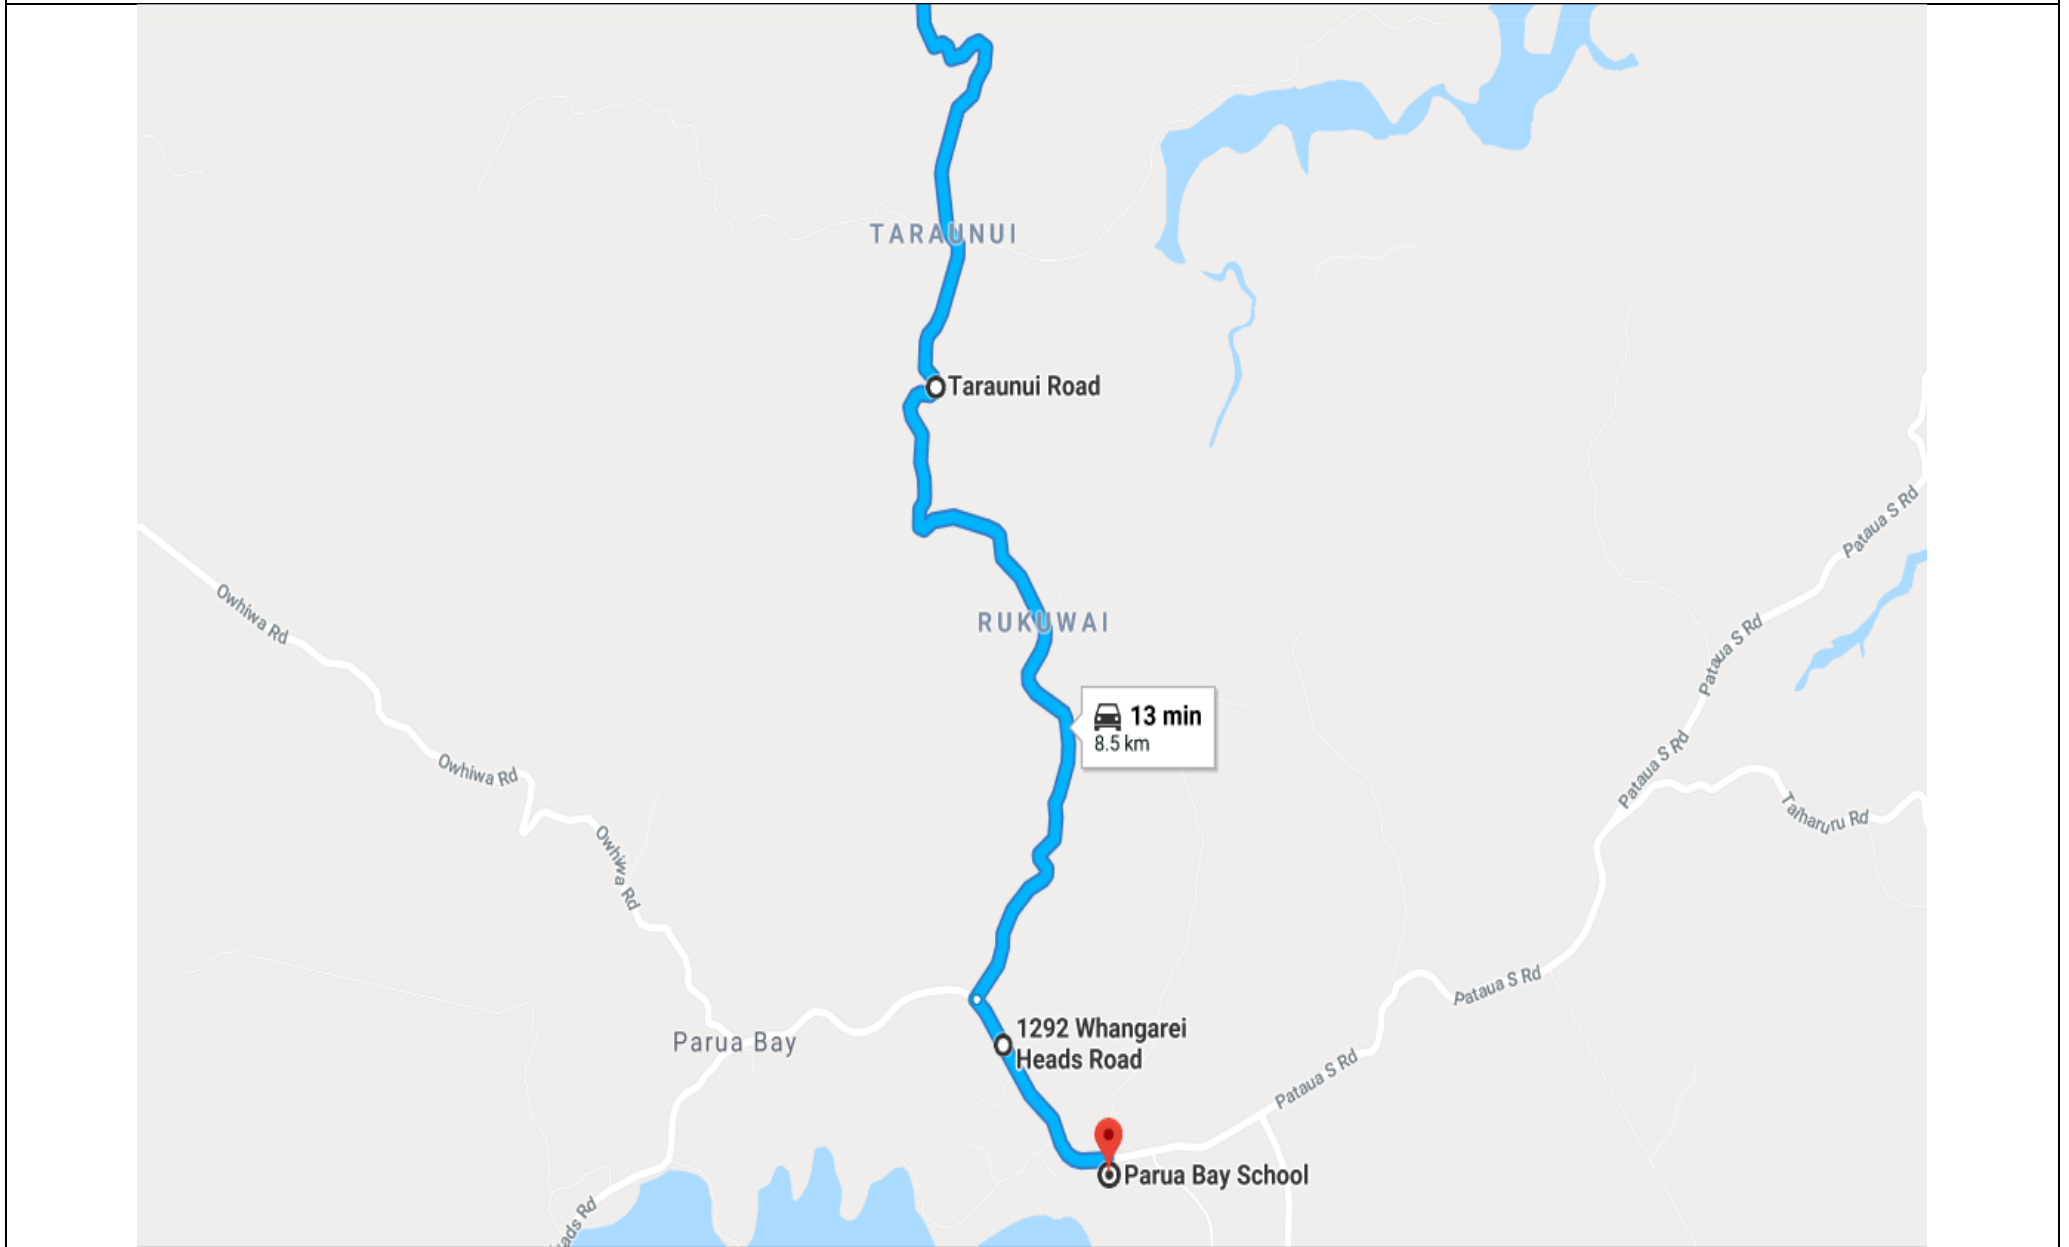

Cemetery Road

Glenbervie / Whareora Road

Kamo / Hikurangi

Tikipunga Link

Kara Road

Owhiwa Road – Linked Whangarei Heads

Pataua – Linked Whangarei Heads

Taiharuru – Linked Whangarei Heads

Taiharuru – Linked Whangarei Heads PM

Maungakaramea

Maungatapere

Maunu

Onerahi Airport

Onerahi West

Onerahi East / Shops

Parua Bay – McGregors AM

Parua Bay – McGregors PM

Portland

Raurimu / Excellere

Scott Road

Te Rongo Road – Parua Bay Express AM

Te Rongo Road – Parua Bay Express PM

Waipu - Leabourn

Whangarei Heads

Sandys Bay – Linked Tikipunga

Kaiatea – Linked Tikipunga