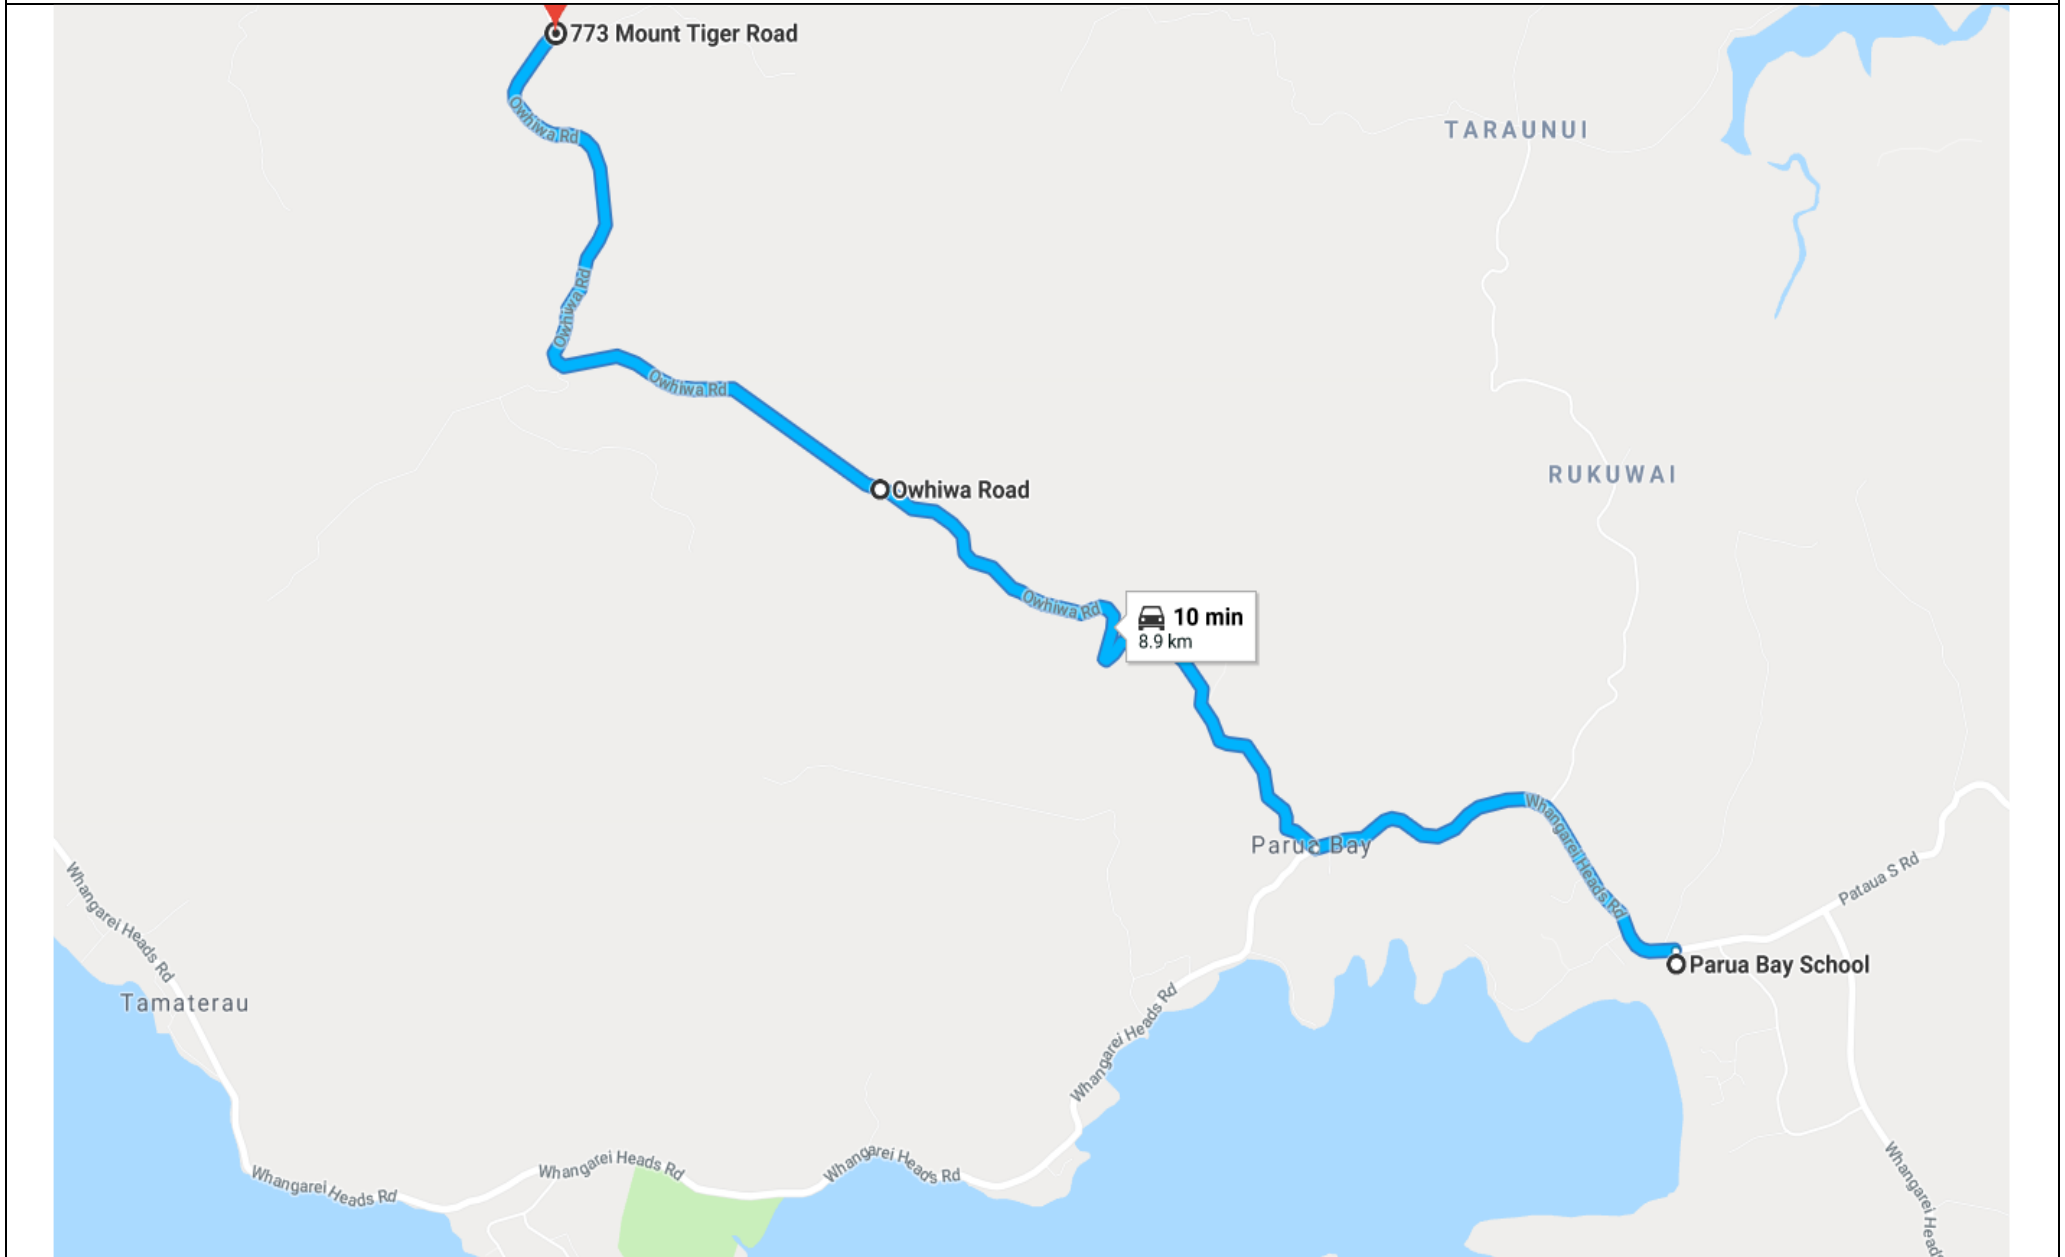

Cemetery Road

Glenbervie / Whareora Road

Kamo / Hikurangi

Tikipunga Link

Kara Road

Owhiwa Road – Linked Whangarei Heads

Pataua – Linked Whangarei Heads

Taiharuru – Linked Whangarei Heads

Taiharuru – Linked Whangarei Heads PM

Maungakaramea

Maungatapere

Maunu

Onerahi Airport

Onerahi West

Onerahi East / Shops

Parua Bay – McGregors AM

Parua Bay – McGregors PM

Portland

Raurimu / Excellere

Scott Road

Te Rongo Road – Parua Bay Express AM

Te Rongo Road – Parua Bay Express PM

Waipu - Leabourn

Whangarei Heads

Sandys Bay – Linked Tikipunga

Kaiatea – Linked Tikipunga