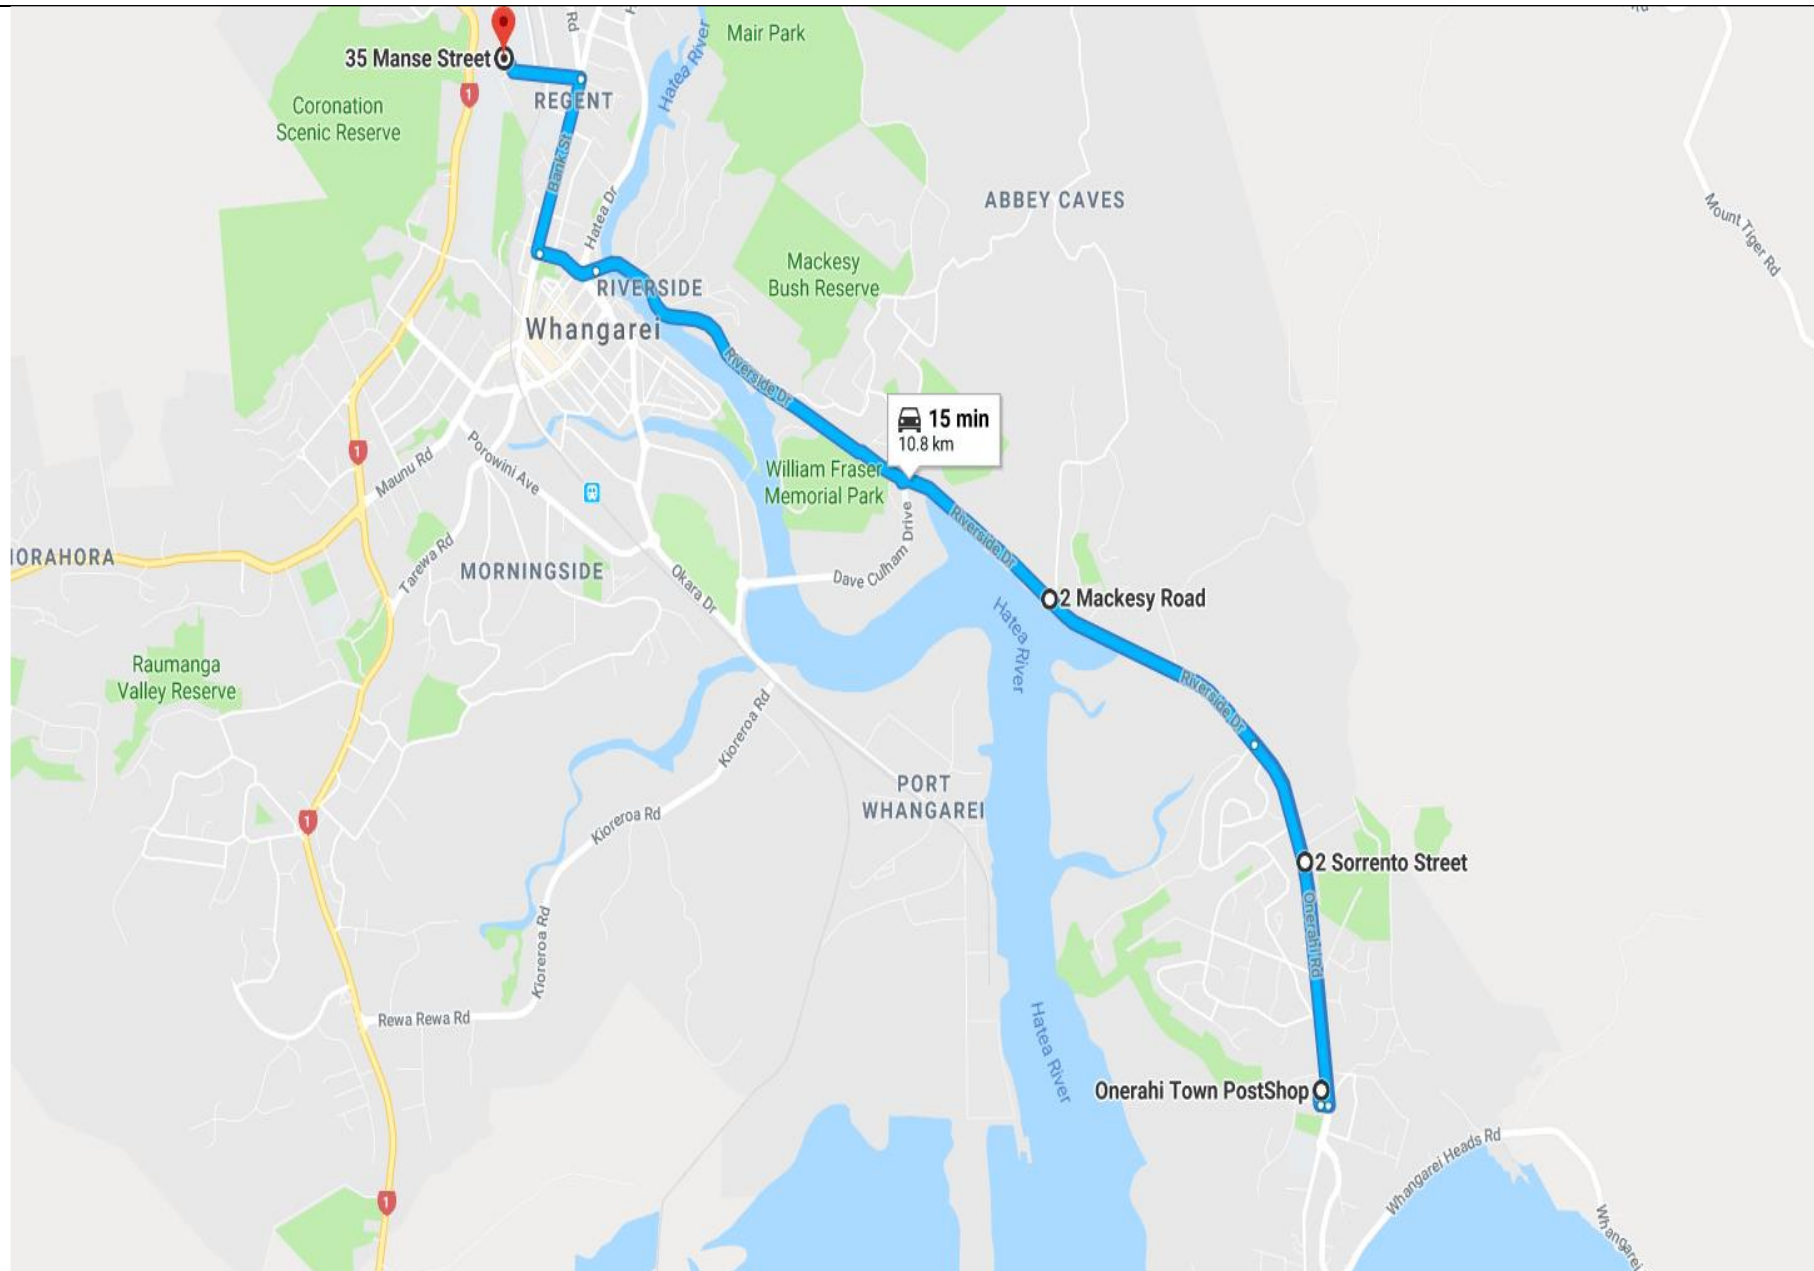

Cemetery Road

Glenbervie / Whareora Road

Kamo / Hikurangi

Tikipunga Link

Kara Road

Owhiwa Road – Linked Whangarei Heads

Pataua – Linked Whangarei Heads

Taiharuru – Linked Whangarei Heads

Taiharuru – Linked Whangarei Heads PM

Maungakaramea

Maungatapere

Maunu

Onerahi Airport

Onerahi West

Onerahi East / Shops

Parua Bay – McGregors AM

Parua Bay – McGregors PM

Portland

Raurimu / Excellere

Scott Road

Te Rongo Road – Parua Bay Express AM

Te Rongo Road – Parua Bay Express PM

Waipu - Leabourn

Whangarei Heads

Sandys Bay – Linked Tikipunga

Kaiatea – Linked Tikipunga