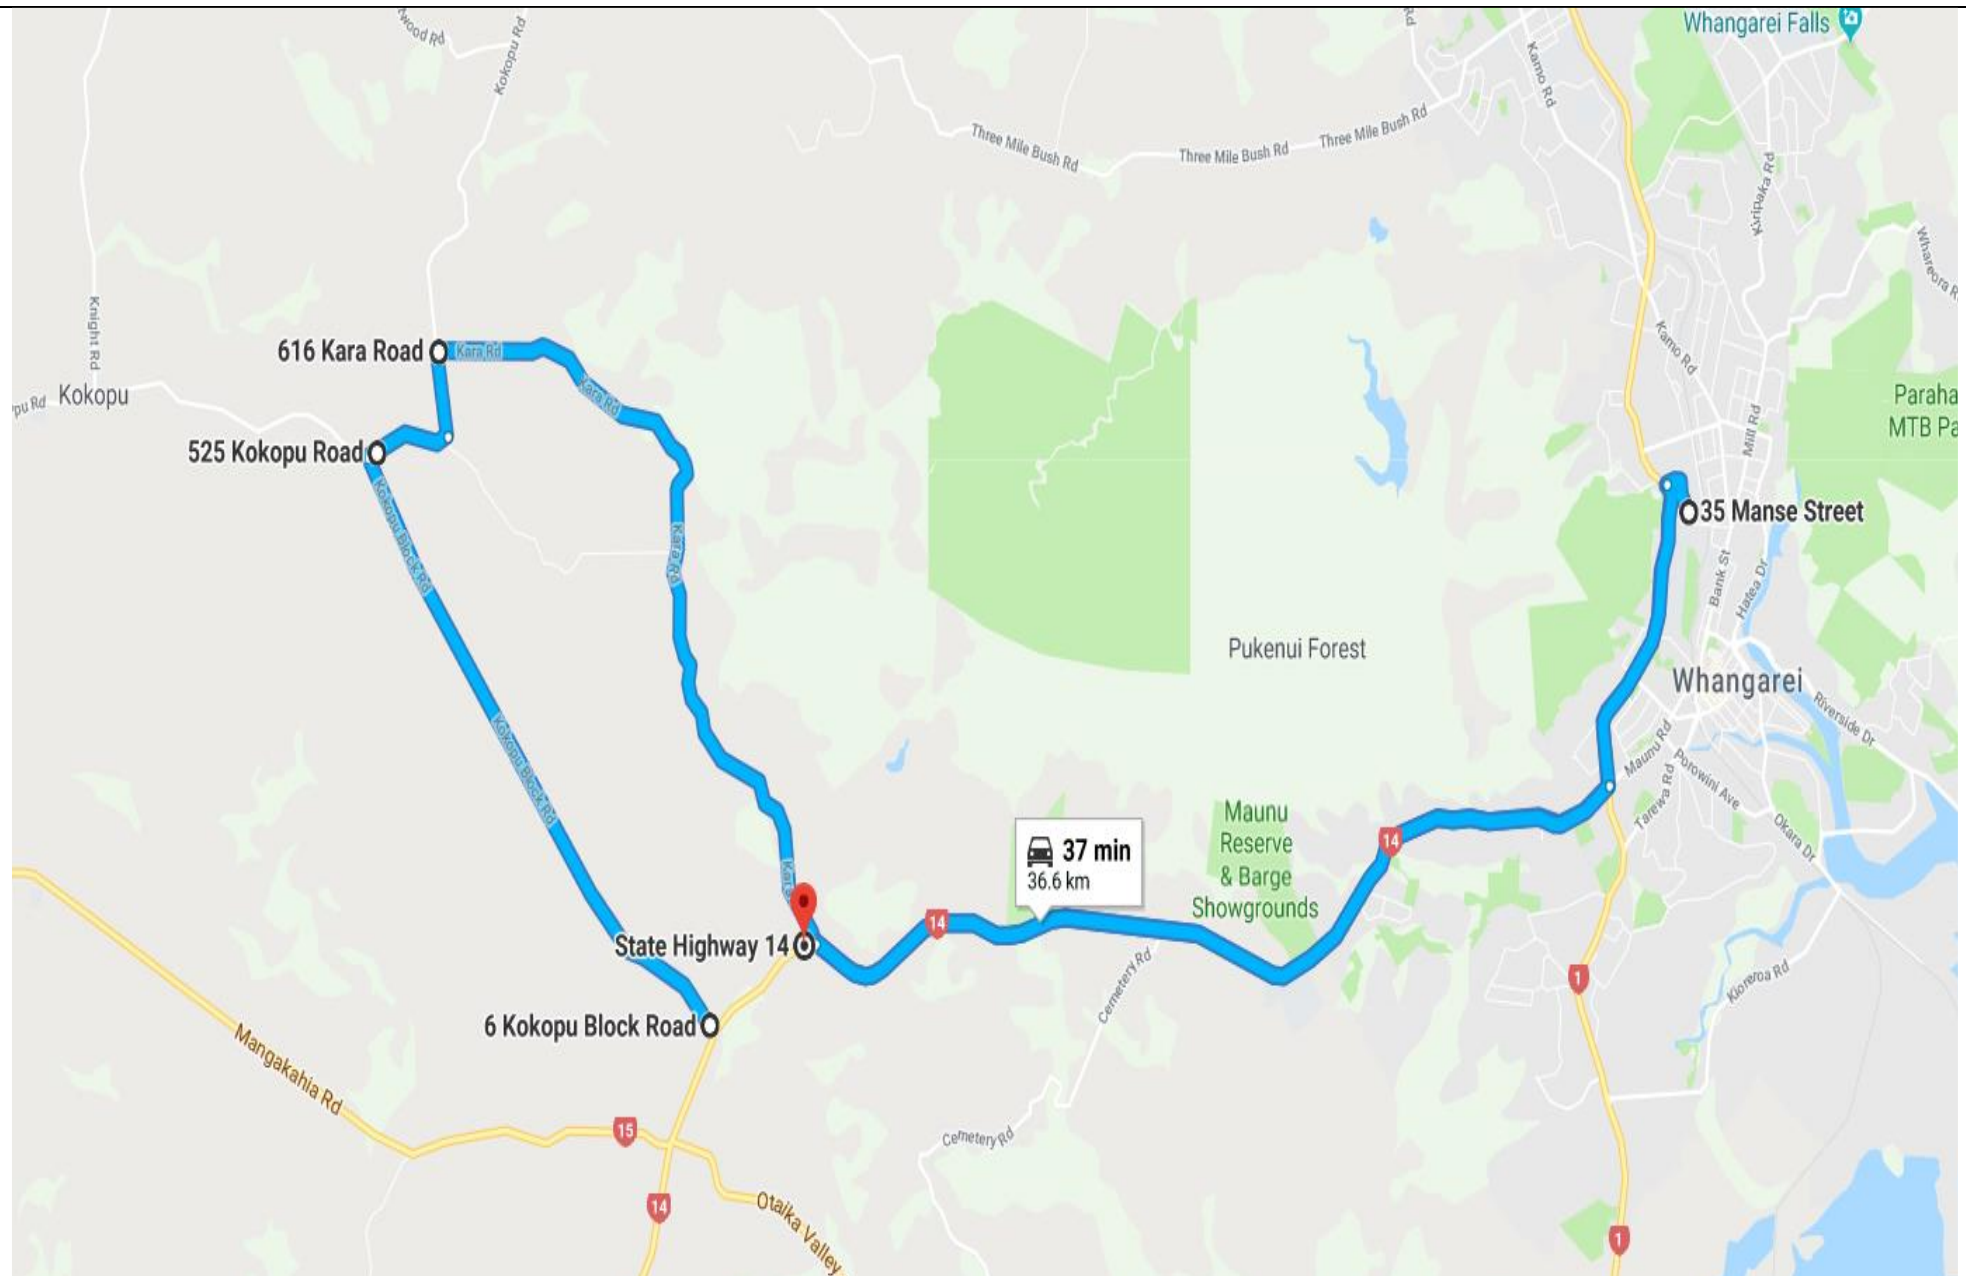

Cemetery Road

Glenbervie / Whareora Road

Kamo / Hikurangi

Tikipunga Link

Kara Road

Owhiwa Road – Linked Whangarei Heads

Pataua – Linked Whangarei Heads

Taiharuru – Linked Whangarei Heads

Taiharuru – Linked Whangarei Heads PM

Maungakaramea

Maungatapere

Maunu

Onerahi Airport

Onerahi West

Onerahi East / Shops

Parua Bay – McGregors AM

Parua Bay – McGregors PM

Portland

Raurimu / Excellere

Scott Road

Te Rongo Road – Parua Bay Express AM

Te Rongo Road – Parua Bay Express PM

Waipu - Leabourn

Whangarei Heads

Sandys Bay – Linked Tikipunga

Kaiatea – Linked Tikipunga