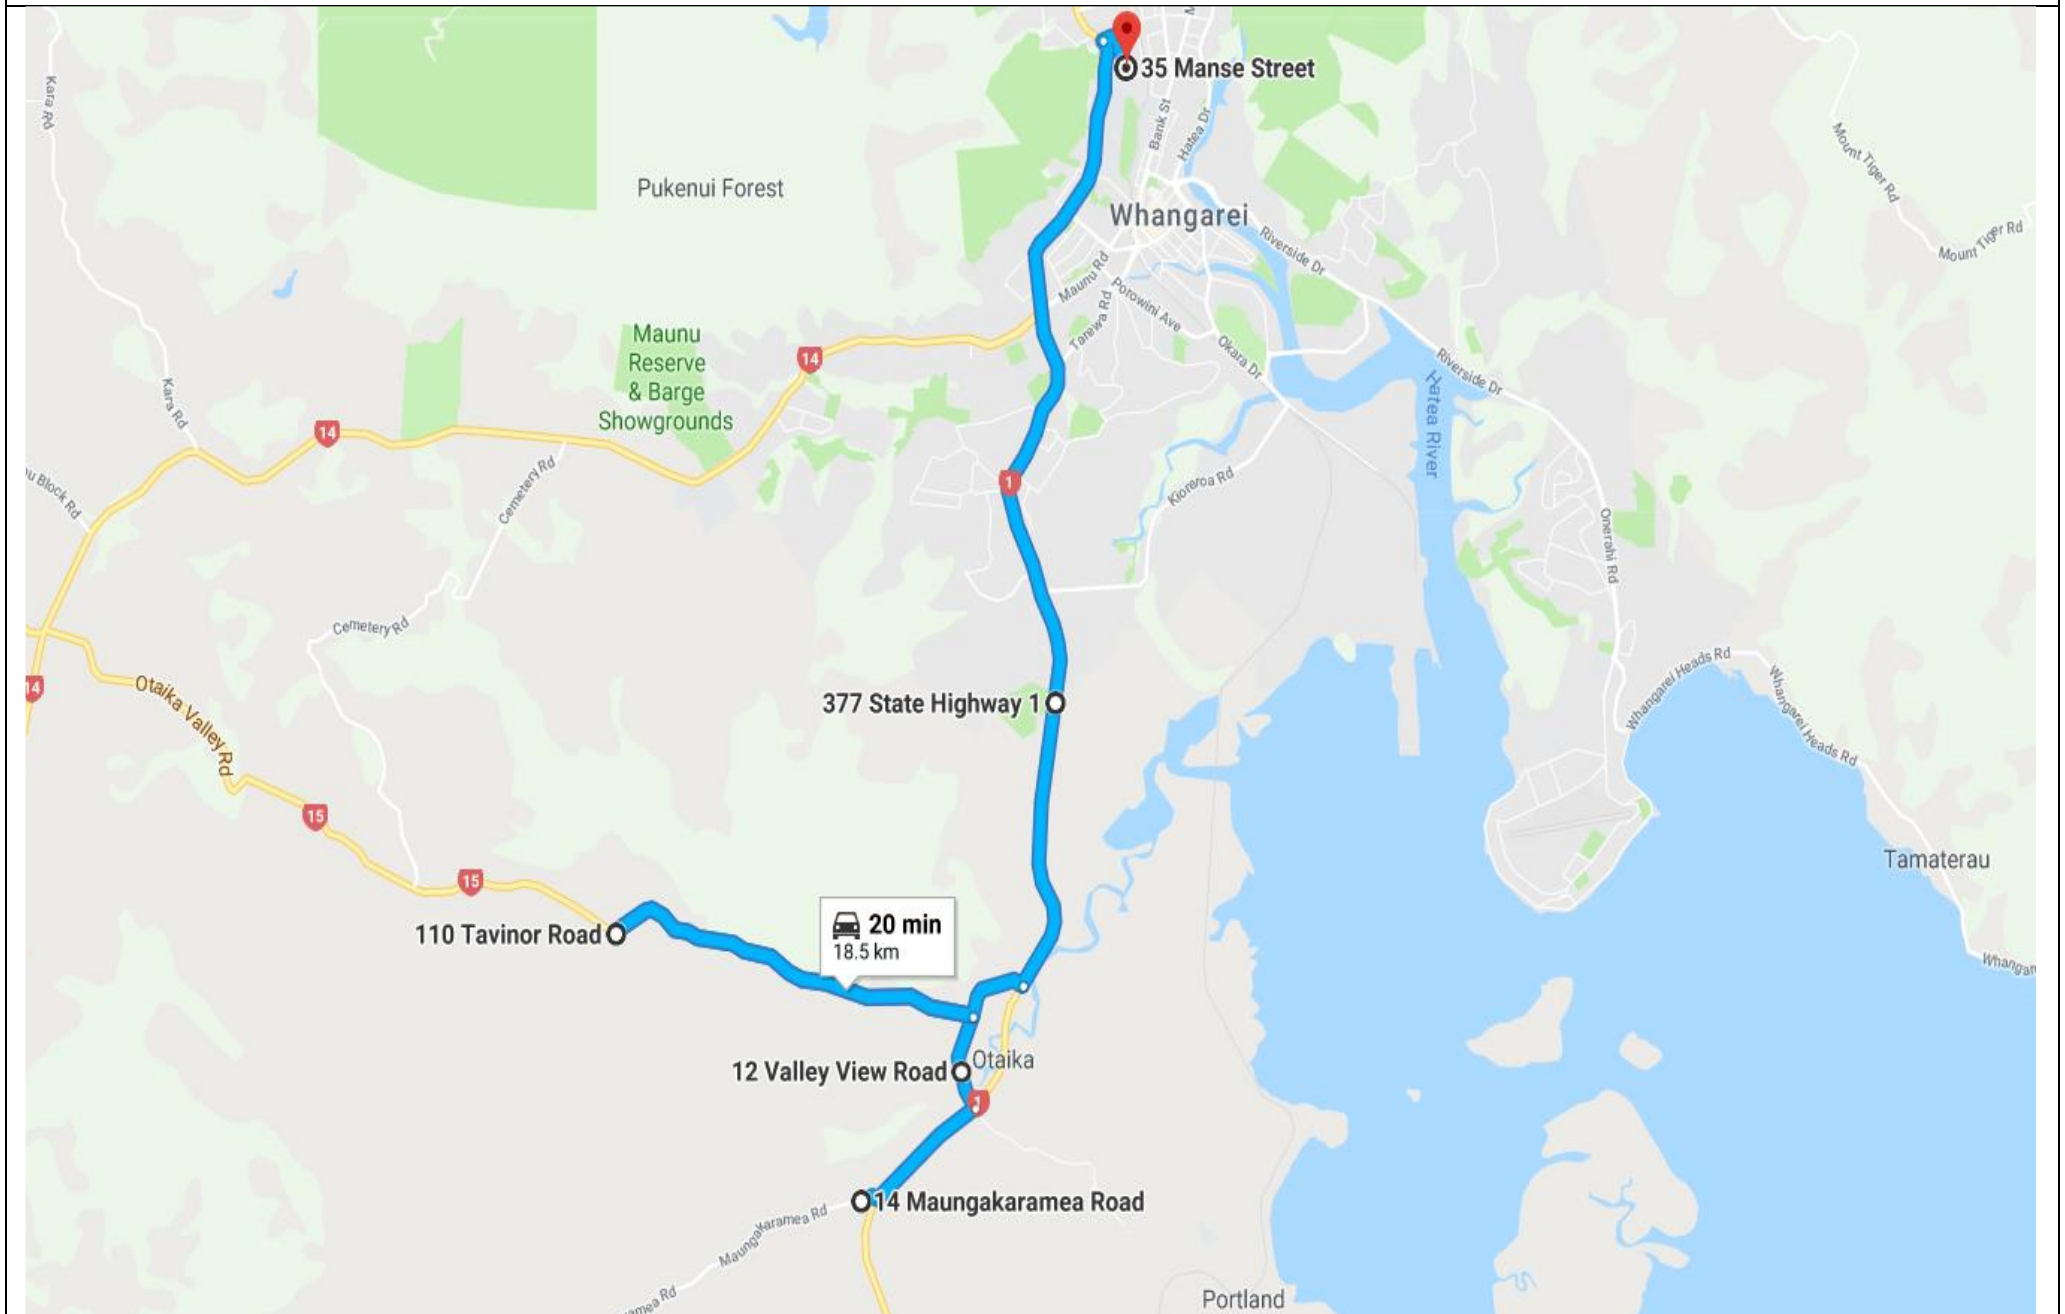

Cemetery Road

Glenbervie / Whareora Road

Kamo / Hikurangi

Tikipunga Link

Kara Road

Owhiwa Road – Linked Whangarei Heads

Pataua – Linked Whangarei Heads

Taiharuru – Linked Whangarei Heads

Taiharuru – Linked Whangarei Heads PM

Maungakaramea

Maungatapere

Maunu

Onerahi Airport

Onerahi West

Onerahi East / Shops

Parua Bay – McGregors AM

Parua Bay – McGregors PM

Portland

Raurimu / Excellere

Scott Road

Te Rongo Road – Parua Bay Express AM

Te Rongo Road – Parua Bay Express PM

Waipu - Leabourn

Whangarei Heads

Sandys Bay – Linked Tikipunga

Kaiatea – Linked Tikipunga