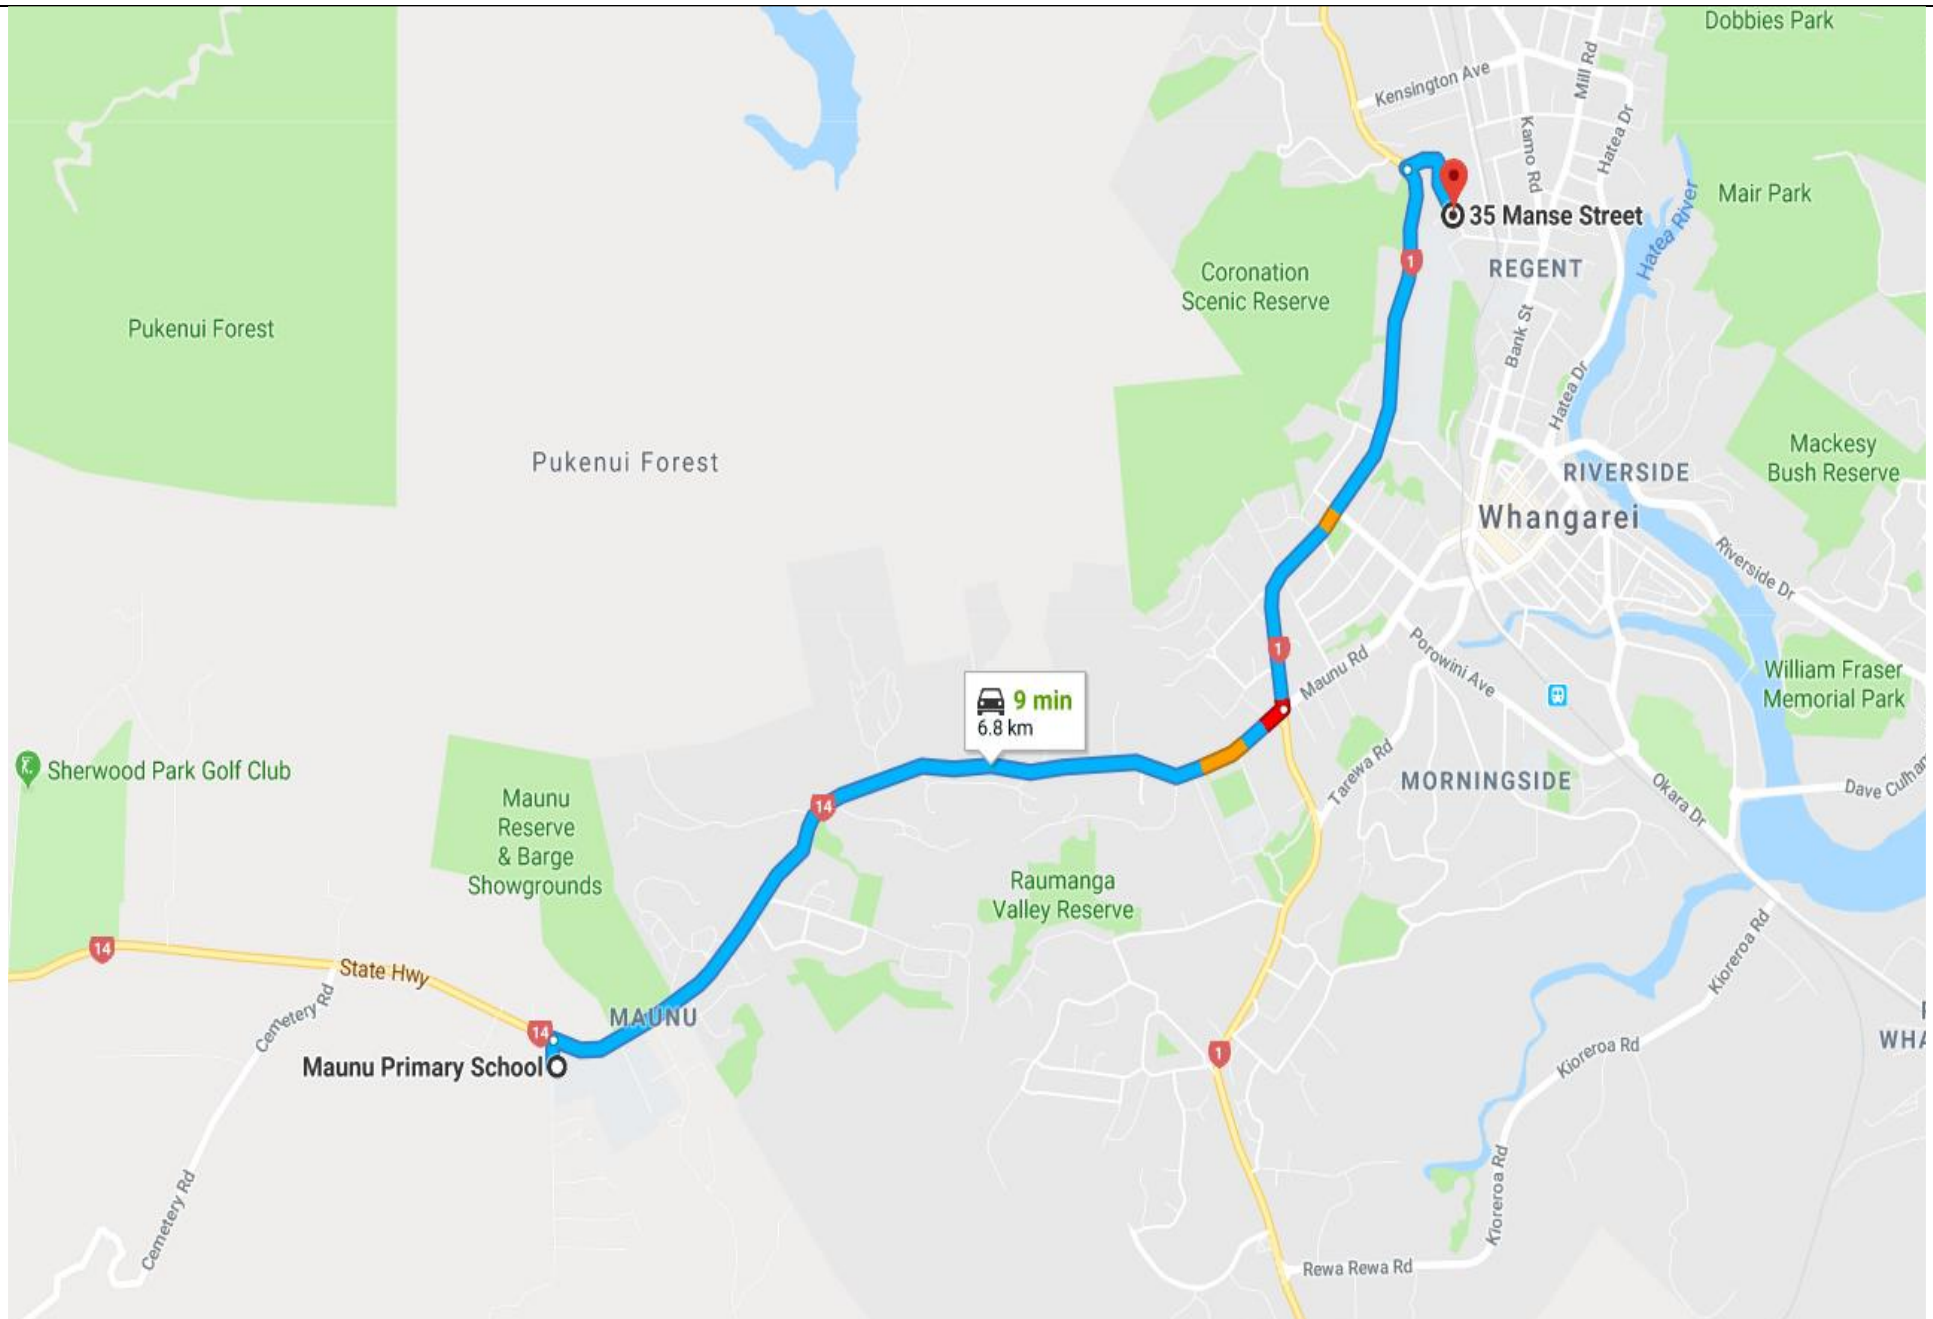

Cemetery Road

Glenbervie / Whareora Road

Kamo / Hikurangi

Tikipunga Link

Kara Road

Owhiwa Road – Linked Whangarei Heads

Pataua – Linked Whangarei Heads

Taiharuru – Linked Whangarei Heads

Taiharuru – Linked Whangarei Heads PM

Maungakaramea

Maungatapere

Maunu

Onerahi Airport

Onerahi West

Onerahi East / Shops

Parua Bay – McGregors AM

Parua Bay – McGregors PM

Portland

Raurimu / Excellere

Scott Road

Te Rongo Road – Parua Bay Express AM

Te Rongo Road – Parua Bay Express PM

Waipu - Leabourn

Whangarei Heads

Sandys Bay – Linked Tikipunga

Kaiatea – Linked Tikipunga