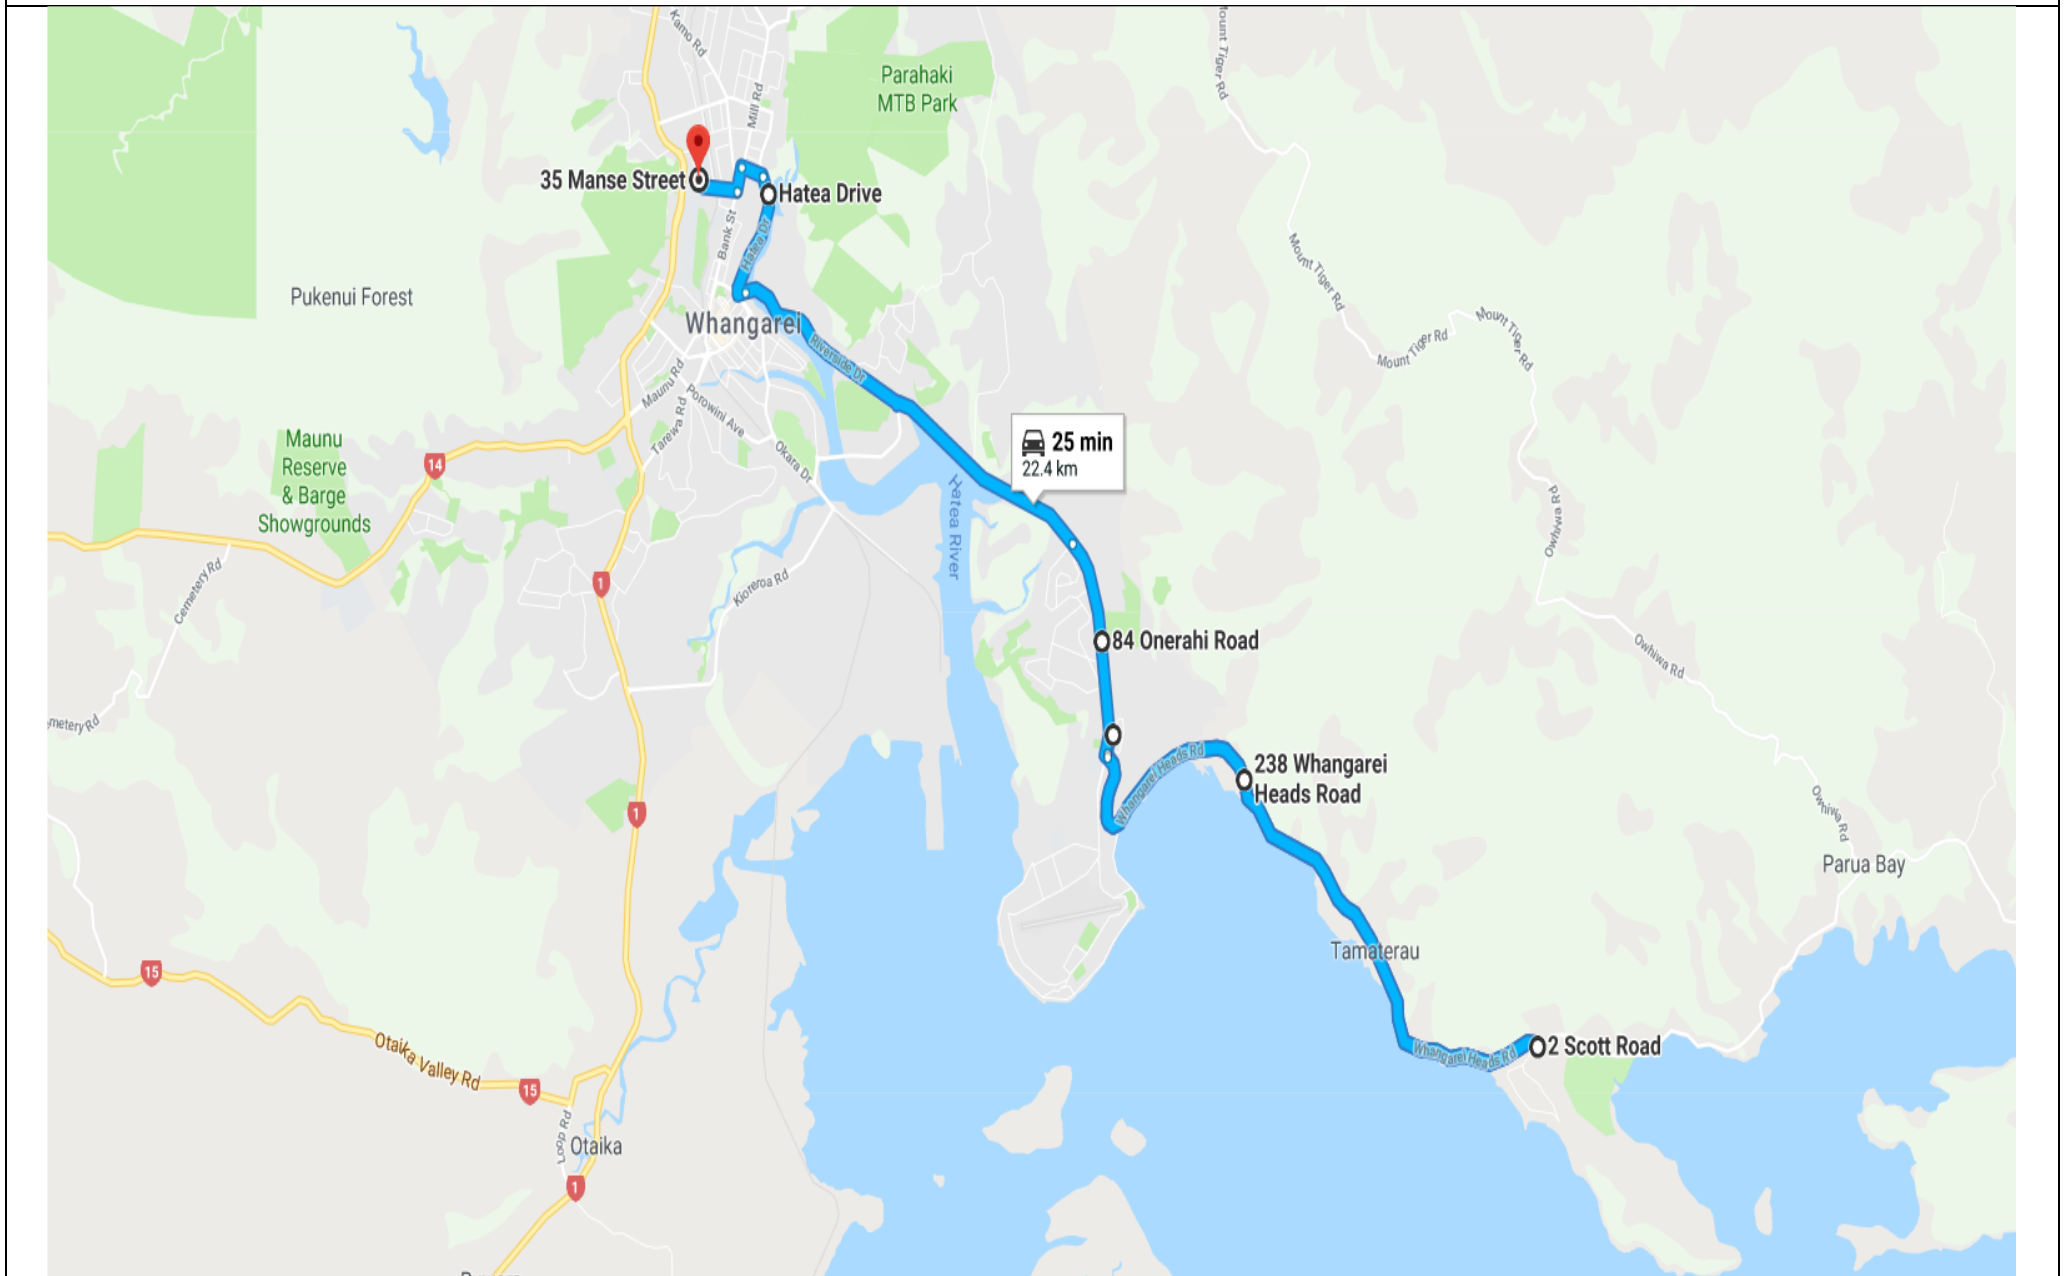

Cemetery Road

Glenbervie / Whareora Road

Kamo / Hikurangi

Tikipunga Link

Kara Road

Owhiwa Road – Linked Whangarei Heads

Pataua – Linked Whangarei Heads

Taiharuru – Linked Whangarei Heads

Taiharuru – Linked Whangarei Heads PM

Maungakaramea

Maungatapere

Maunu

Onerahi Airport

Onerahi West

Onerahi East / Shops

Parua Bay – McGregors AM

Parua Bay – McGregors PM

Portland

Raurimu / Excellere

Scott Road

Te Rongo Road – Parua Bay Express AM

Te Rongo Road – Parua Bay Express PM

Waipu - Leabourn

Whangarei Heads

Sandys Bay – Linked Tikipunga

Kaiatea – Linked Tikipunga