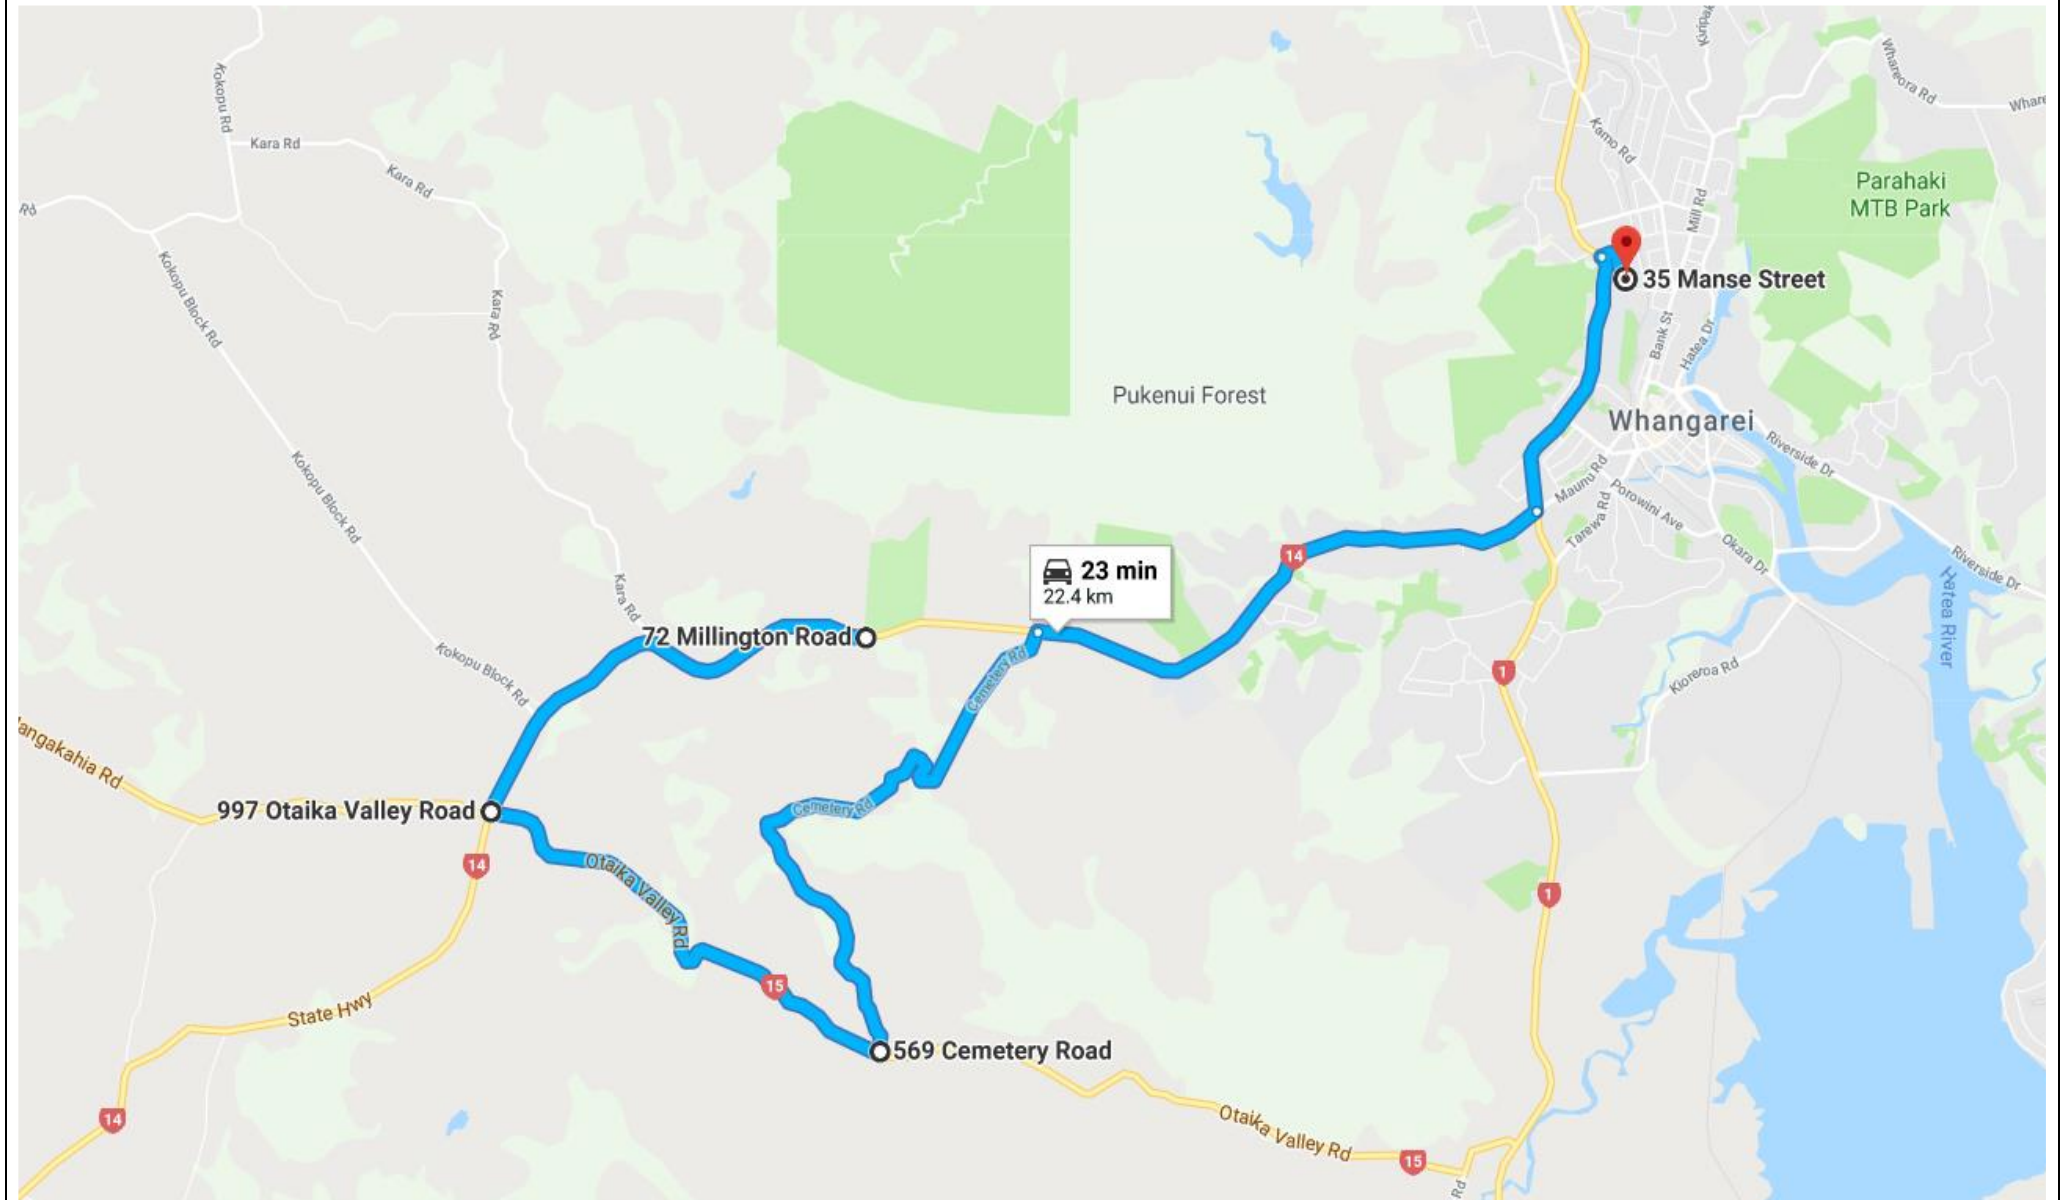

Cemetery Road

Glenbervie / Whareora Road

Kamo / Hikurangi

Tikipunga Link

Kara Road

Owhiwa Road – Linked Whangarei Heads

Pataua – Linked Whangarei Heads

Taiharuru – Linked Whangarei Heads

Taiharuru – Linked Whangarei Heads PM

Maungakaramea

Maungatapere

Maunu

Onerahi Airport

Onerahi West

Onerahi East / Shops

Parua Bay – McGregors AM

Parua Bay – McGregors PM

Portland

Raurimu / Excellere

Scott Road

Te Rongo Road – Parua Bay Express AM

Te Rongo Road – Parua Bay Express PM

Waipu - Leabourn

Whangarei Heads

Sandys Bay – Linked Tikipunga

Kaiatea – Linked Tikipunga