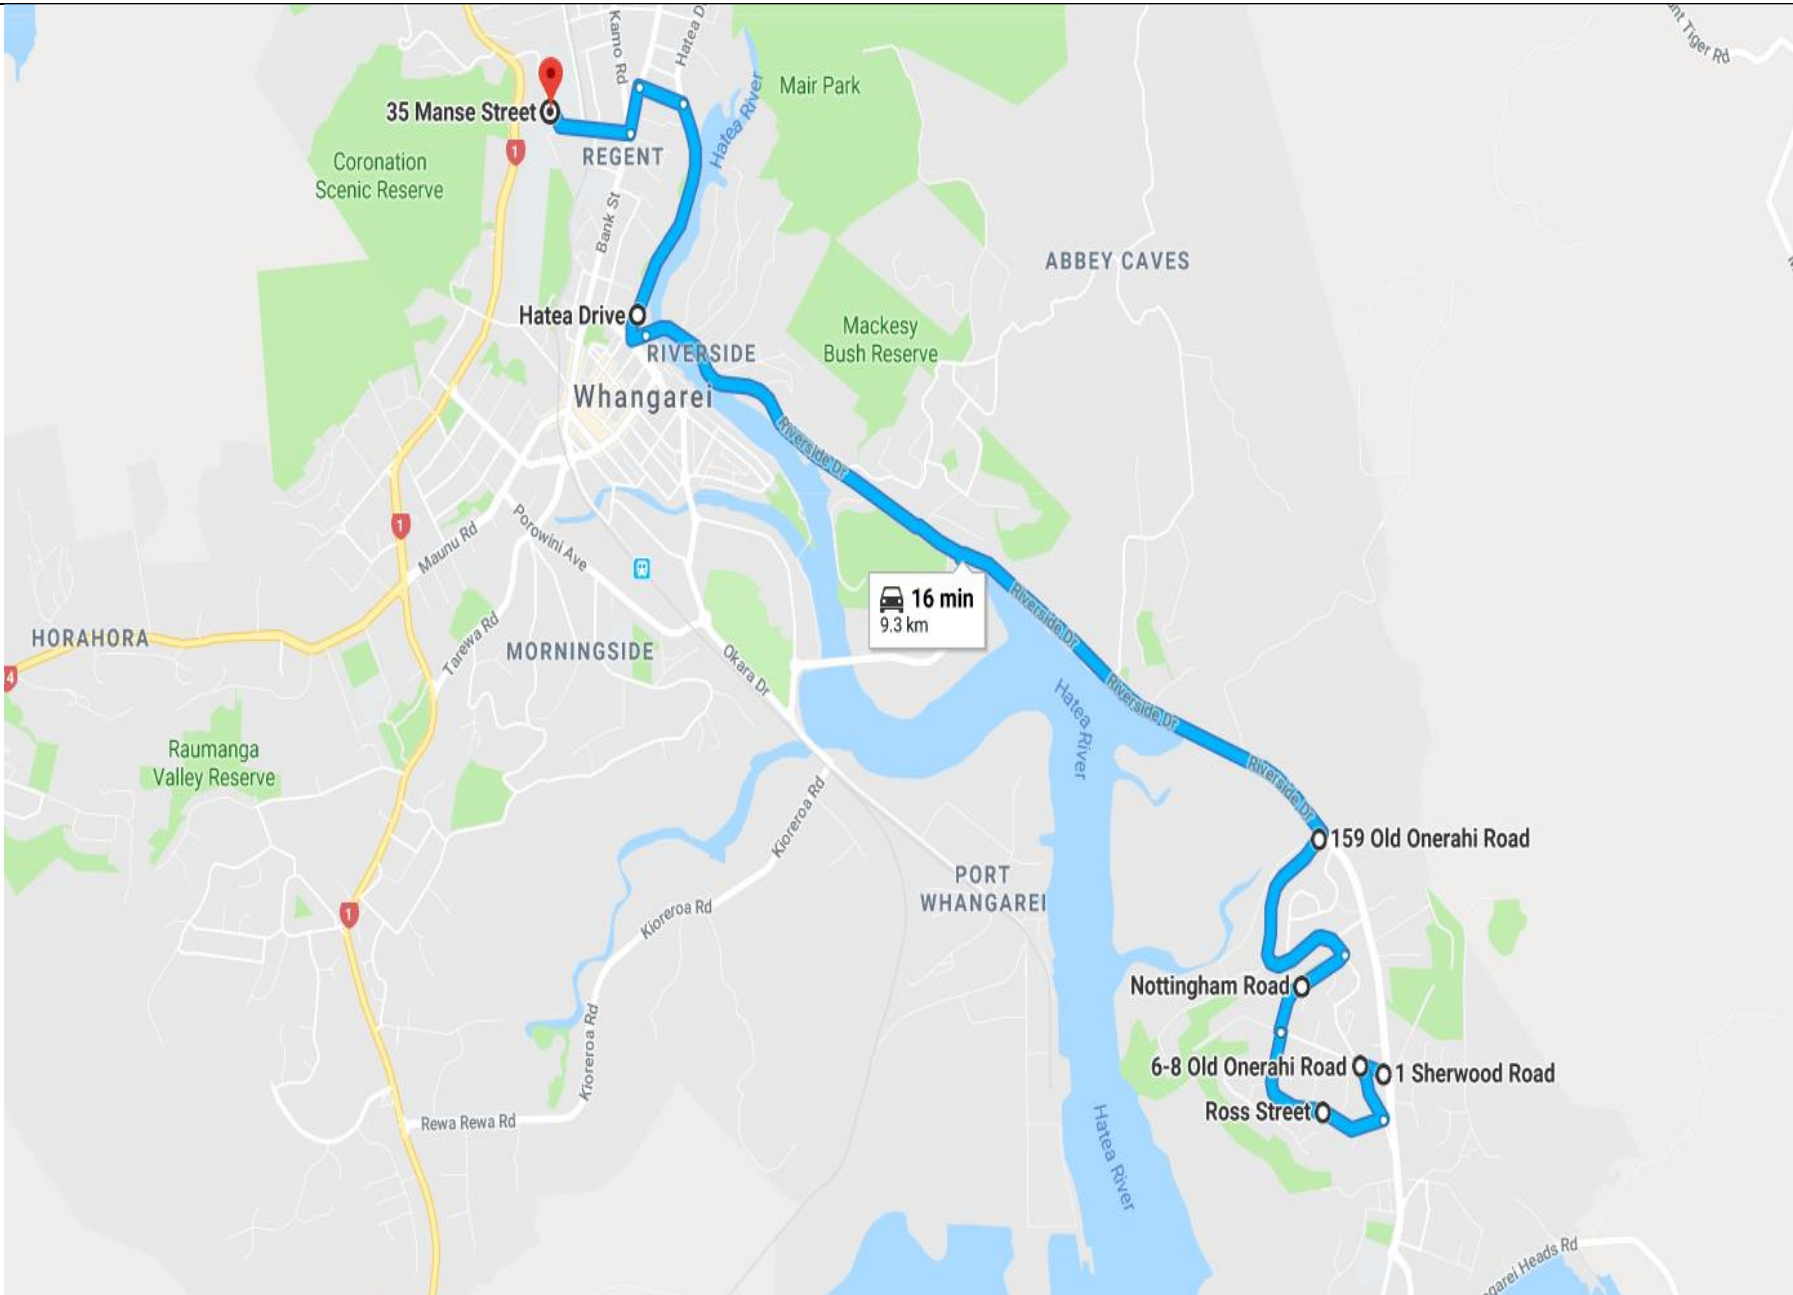

Cemetery Road

Glenbervie / Whareora Road

Kamo / Hikurangi

Tikipunga Link

Kara Road

Owhiwa Road – Linked Whangarei Heads

Pataua – Linked Whangarei Heads

Taiharuru – Linked Whangarei Heads

Taiharuru – Linked Whangarei Heads PM

Maungakaramea

Maungatapere

Maunu

Onerahi Airport

Onerahi West

Onerahi East / Shops

Parua Bay – McGregors AM

Parua Bay – McGregors PM

Portland

Raurimu / Excellere

Scott Road

Te Rongo Road – Parua Bay Express AM

Te Rongo Road – Parua Bay Express PM

Waipu - Leabourn

Whangarei Heads

Sandys Bay – Linked Tikipunga

Kaiatea – Linked Tikipunga