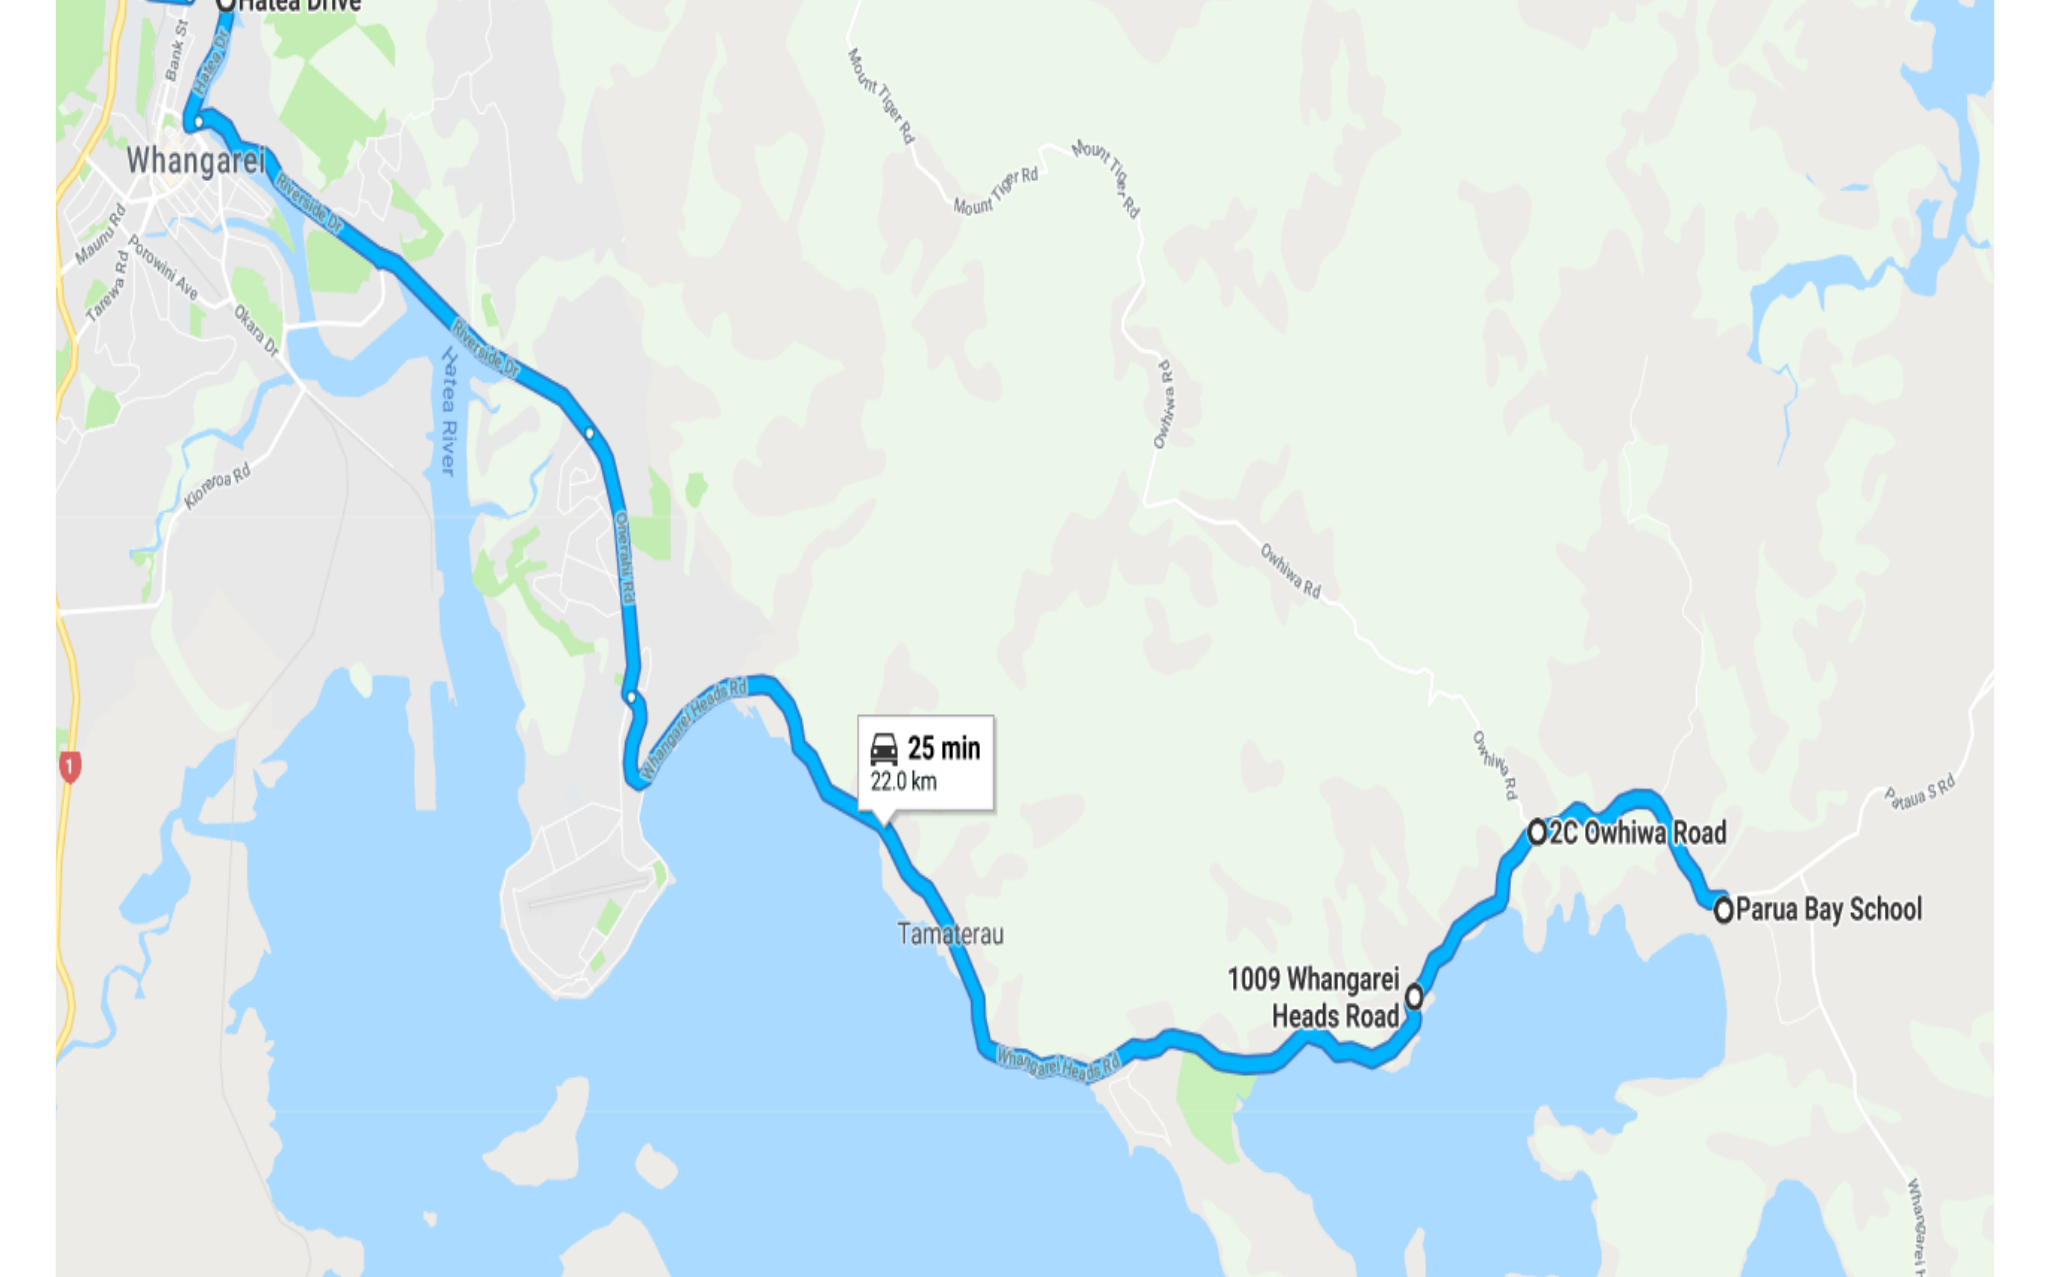

Cemetery Road

Glenbervie / Whareora Road

Kamo / Hikurangi

Tikipunga Link

Kara Road

Owhiwa Road – Linked Whangarei Heads

Pataua – Linked Whangarei Heads

Taiharuru – Linked Whangarei Heads

Taiharuru – Linked Whangarei Heads PM

Maungakaramea

Maungatapere

Maunu

Onerahi Airport

Onerahi West

Onerahi East / Shops

Parua Bay – McGregors AM

Parua Bay – McGregors PM

Portland

Raurimu / Excellere

Scott Road

Te Rongo Road – Parua Bay Express AM

Te Rongo Road – Parua Bay Express PM

Waipu - Leabourn

Whangarei Heads

Sandys Bay – Linked Tikipunga

Kaiatea – Linked Tikipunga