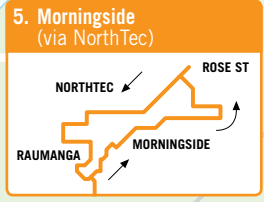

Raumanga & Morningside

5 & 5A

5. Morningside (via Northtec)

	Depart Rose St	NorthTec	Smeaton Drive	High St	Arrive Rose St
MONDAY TO FRIDAY					
AM	7:00	7:05	7:11	7:17	7:30
	8:00	8:05	8:11	8:17	8:30
	9:00	9:05	9:11	9:17	9:30
	10:00	10:05	10:11	10:17	10:30
PM	12:00	12:05	12:11	12:17	12:30
	2:00	2:05	2:11	2:17	2:30
	3:30	3:35	3:41	3:47	4:00
	4:30	4:35	4:41	4:47	5:00
	5:30	5:35	5:41	5:47	6:00

SATURDAY					
AM	8:30	8:35	8:41	8:47	9:00
	10:30	10:35	10:41	10:47	11:00
	12:30	12:35	12:41	12:47	1:00
PM	2:30	2:35	2:41	2:47	3:00

5A. Raumanga (via Morningside)

	Depart Rose St	High St	Smeaton Drive	NorthTec	Arrive Rose St
MONDAY TO FRIDAY					
AM	6:30	6:35	6:40	6:50	7:00
	7:30	7:35	7:40	7:50	8:00
	8:30	8:35	8:40	8:50	9:00
	9:30	9:35	9:40	9:50	10:00
	11:00	11:05	11:10	11:20	11:30
PM	1:00	1:05	1:10	1:20	1:30
	3:00	3:05	3:10	3:20	3:30
	4:00	4:05	4:10	4:20	4:30
	5:00	5:05	5:10	5:20	5:30
	6:00	6:05	6:10	6:20	6:30