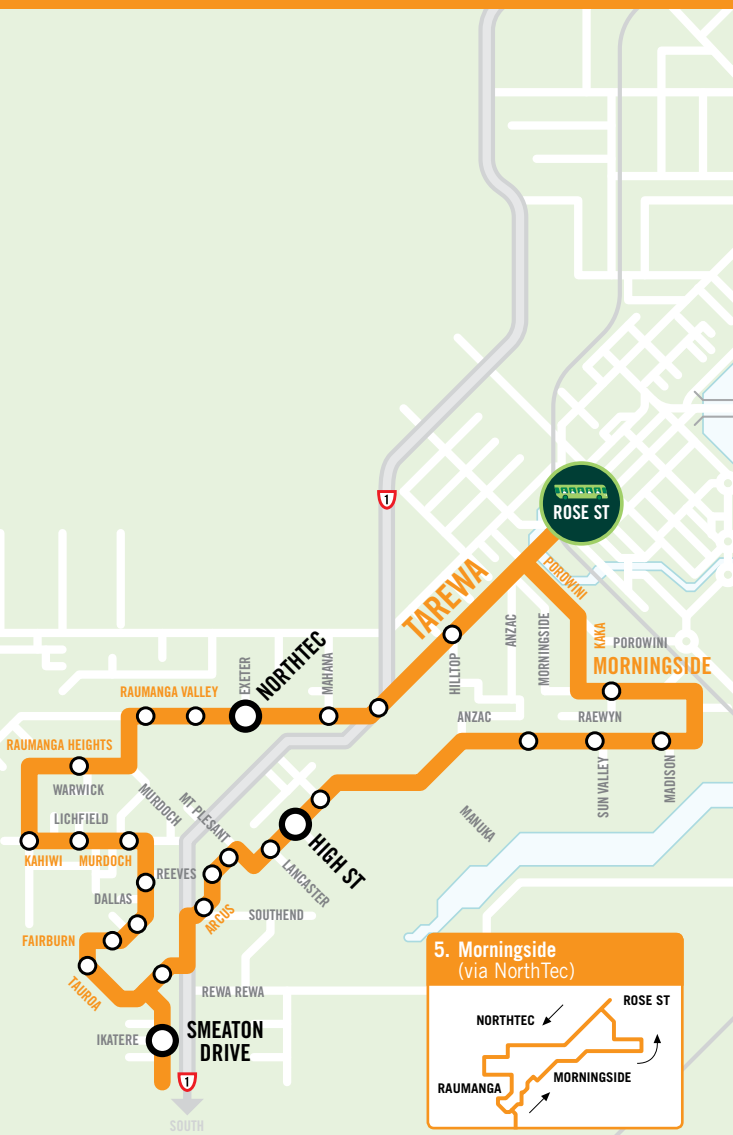

Raumanga & Morningside

5 & 5A

5. Morningside (via Northtec)

	Depart Rose St	NorthTec	Smeaton Drive	High St	Arrive Rose St
MONDAY TO FRIDAY					
AM	7:00	7:05	7:11	7:17	7:30
	8:00	8:05	8:11	8:17	8:30
	9:00	9:05	9:11	9:17	9:30
	10:00	10:05	10:11	10:17	10:30
PM	12:00	12:05	12:11	12:17	12:30
	2:00	2:05	2:11	2:17	2:30
	3:30	3:35	3:41	3:47	4:00
	4:30	4:35	4:41	4:47	5:00
	5:30	5:35	5:41	5:47	6:00

SATURDAY					
AM	8:30	8:35	8:41	8:47	9:00
	10:30	10:35	10:41	10:47	11:00
	12:30	12:35	12:41	12:47	1:00
PM	2:30	2:35	2:41	2:47	3:00

5A. Raumanga (via Morningside)

	Depart Rose St	High St	Smeaton Drive	NorthTec	Arrive Rose St
MONDAY TO FRIDAY					
AM	6:30	6:35	6:40	6:50	7:00
	7:30	7:35	7:40	7:50	8:00
	8:30	8:35	8:40	8:50	9:00
	9:30	9:35	9:40	9:50	10:00
	11:00	11:05	11:10	11:20	11:30
PM	1:00	1:05	1:10	1:20	1:30
	3:00	3:05	3:10	3:20	3:30
	4:00	4:05	4:10	4:20	4:30
	5:00	5:05	5:10	5:20	5:30
	6:00	6:05	6:10	6:20	6:30

SATURDAY					
AM	7:30	7:35	7:40	7:50	8:00
	9:30	9:35	9:40	9:50	10:00
	11:30	11:35	11:40	11:50	12:00
PM	1:30	1:35	1:40	1:50	2:00
	3:30	3:35	3:40	3:50	4:00

NO SERVICES ON SUNDAYS OR PUBLIC HOLIDAYS