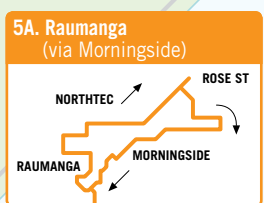

Raumanga & Morningside

5 & 5A

5. Morningside (via Northtec)

	Depart Rose St	NorthTec	Smeaton Drive	High St	Arrive Rose St
MONDAY TO FRIDAY					
AM	7:00	7:05	7:11	7:17	7:30
	8:00	8:05	8:11	8:17	8:30
	9:00	9:05	9:11	9:17	9:30
	10:00	10:05	10:11	10:17	10:30
PM	12:00	12:05	12:11	12:17	12:30
	2:00	2:05	2:11	2:17	2:30
	3:30	3:35	3:41	3:47	4:00
	4:30	4:35	4:41	4:47	5:00
	5:30	5:35	5:41	5:47	6:00

SATURDAY					
AM	8:30	8:35	8:41	8:47	9:00
	10:30	10:35	10:41	10:47	11:00
	12:30	12:35	12:41	12:47	1:00
PM	2:30	2:35	2:41	2:47	3:00

5A. Raumanga (via Morningside)

	Depart Rose St	High St	Smeaton Drive	NorthTec	Arrive Rose St
MONDAY TO FRIDAY					
AM	6:30	6:35	6:40	6:50	7:00
	7:30	7:35	7:40	7:50	8:00
	8:30	8:35	8:40	8:50	9:00
	9:30	9:35	9:40	9:50	10:00
	11:00	11:05	11:10	11:20	11:30
PM	1:00	1:05	1:10	1:20	1:30
	3:00	3:05	3:10	3:20	3:30
	4:00	4:05	4:10	4:20	4:30
	5:00	5:05	5:10	5:20	5:30
	6:00	6:05	6:10	6:20	6:30