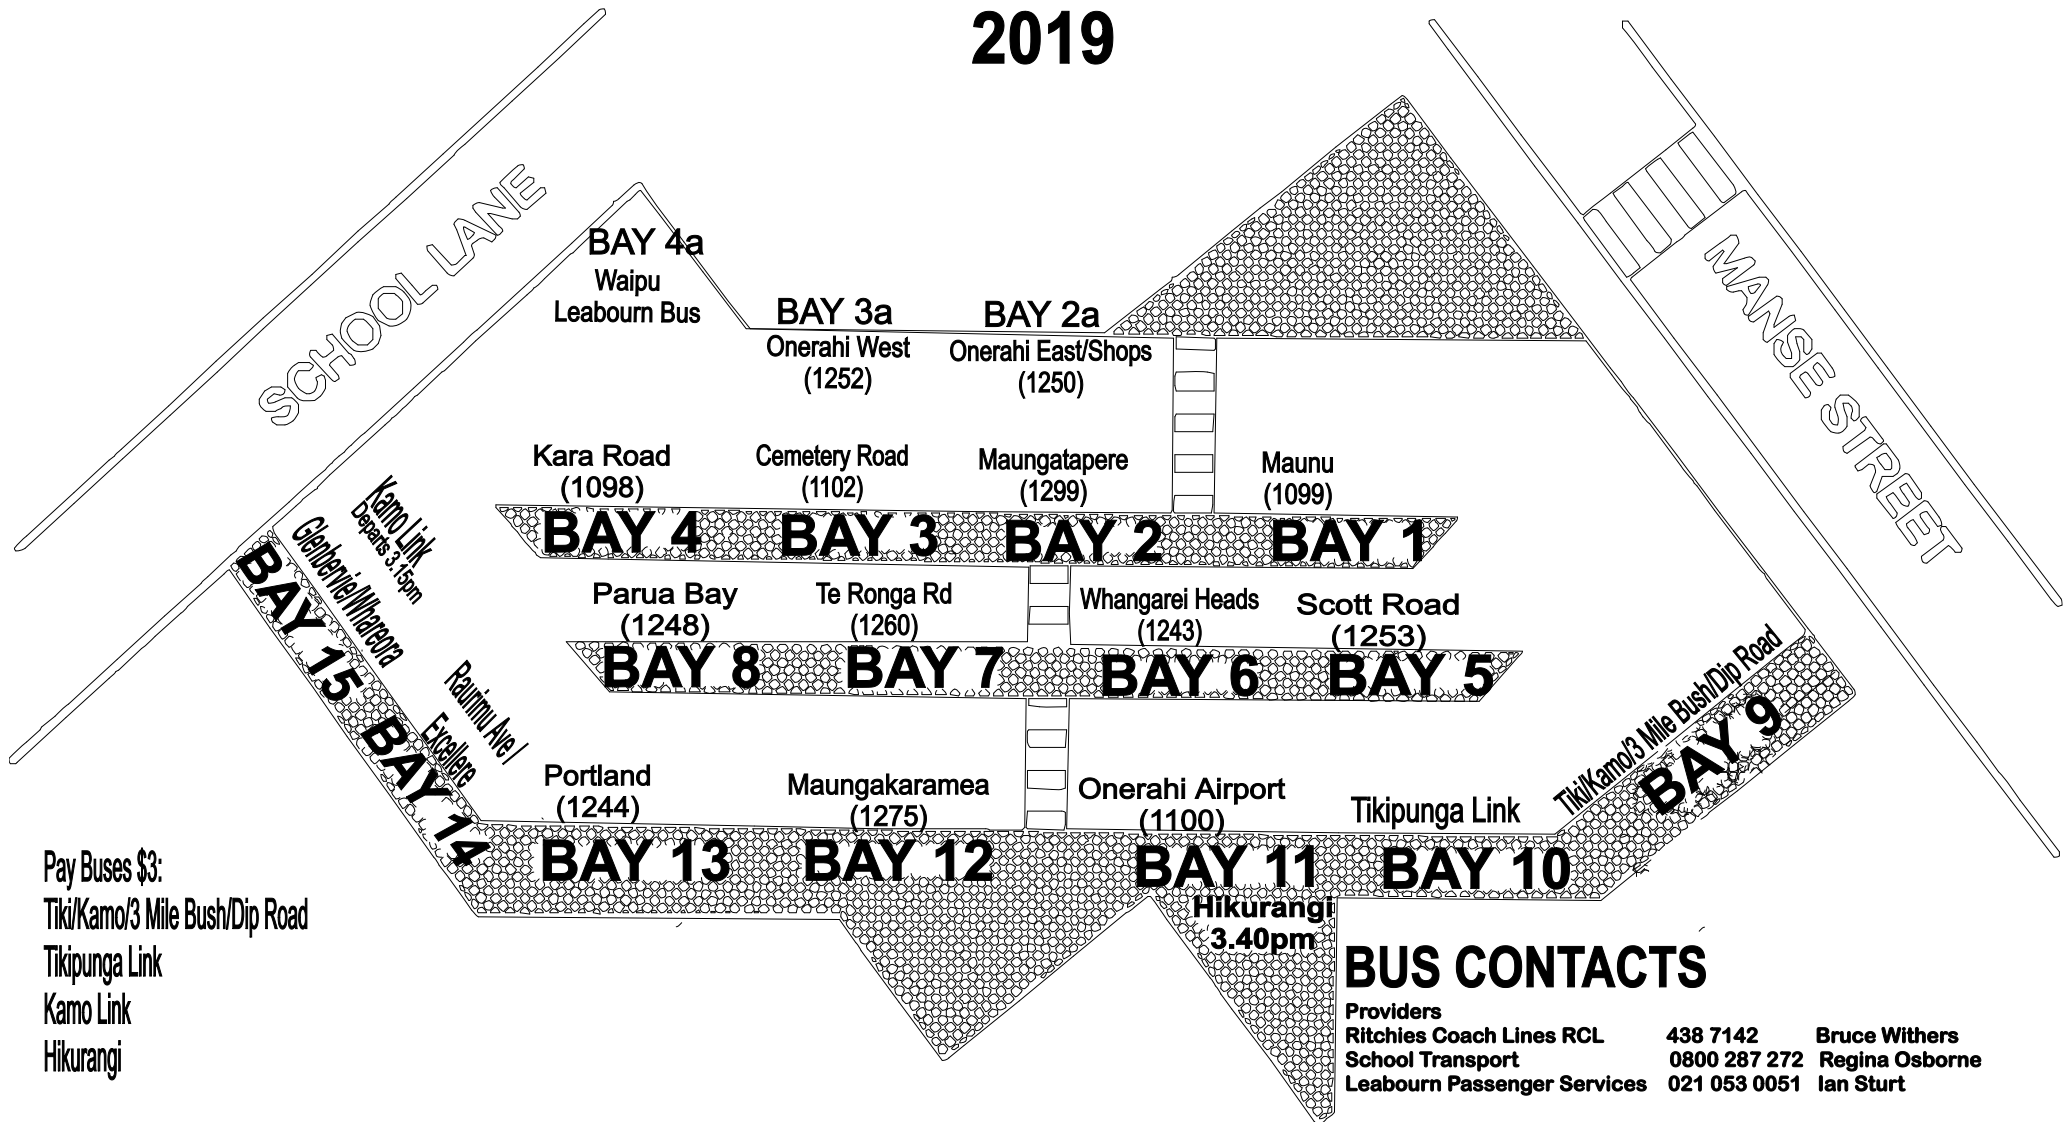

WHANGAREI BOYS & GIRLS HIGH SCHOOLS' BUS BAY PLAN 2019

Pay Buses \$3:
Tiki/Kamo/3 Mile Bush/Dip Road
Tikipunga Link
Kamo Link
Hikurangi

Other:
Waipu - \$6.50

BUS CONTACTS

Providers		
Ritchies Coach Lines RCL	438 7142	Bruce Withers
School Transport	0800 287 272	Regina Osborne
Leabourn Passenger Services	021 053 0051	Ian Sturt
School Bus Controllers		
WBHS	430 4170	Lisa Ross
WGHS	430 4460	Kevin Dean
KHS	435 1688	Mike Goodwin
Tikipunga High School	437 3299	Valerie Severinson